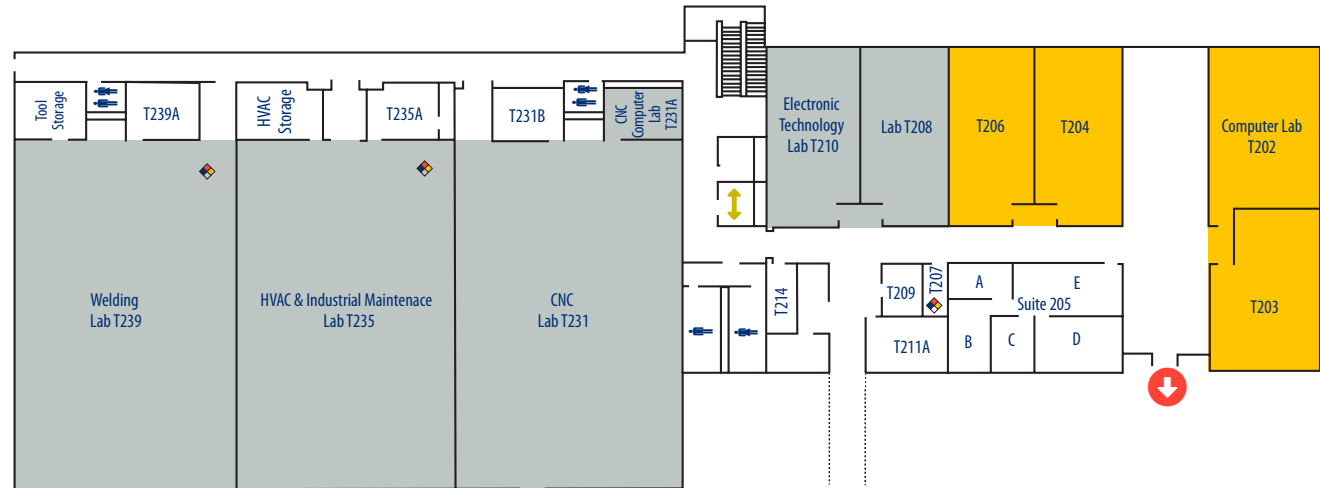

**PEOSTA
CAMPUS**

www.nicc.edu

INDUSTRIAL TECHNOLOGY (IT) BUILDING UPPER LEVEL

- Classroom
- Lab

INDUSTRIAL TECHNOLOGY BUILDING

UPPER & LOWER LEVEL

- ↕ Elevator
- ⬇ Entrance/Exit
- ⚠ Hazardous Chemicals
- ♿ Restrooms
- ≡ Stairs

**NORTHEAST IOWA
COMMUNITY COLLEGE**

**PEOSTA
CAMPUS**

www.nicc.edu

INDUSTRIAL TECHNOLOGY (IT) BUILDING LOWER LEVEL

- Classroom
- Lab

- ↕ Elevator
- ↓ Entrance/Exit
- ◆ Hazardous Chemicals
- ♂ ♀ Restrooms
- ≡ Stairs
- 🌀 Severe Weather Shelter