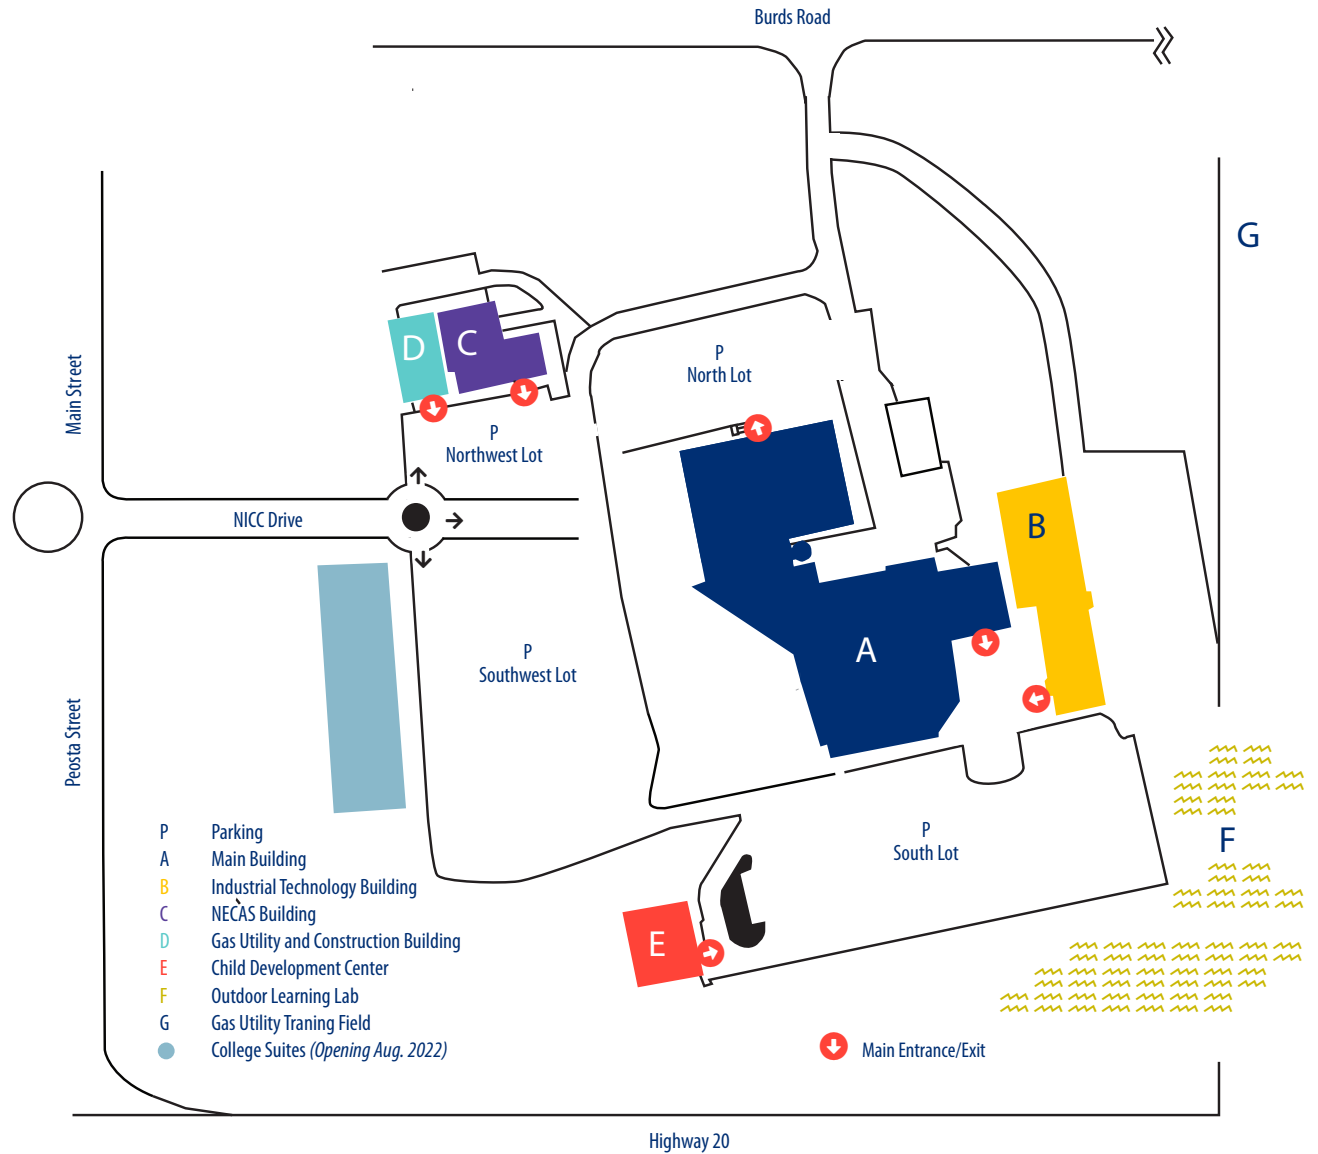

CAMPUS BUILDINGS MAP

**NORTHEAST IOWA
COMMUNITY COLLEGE**