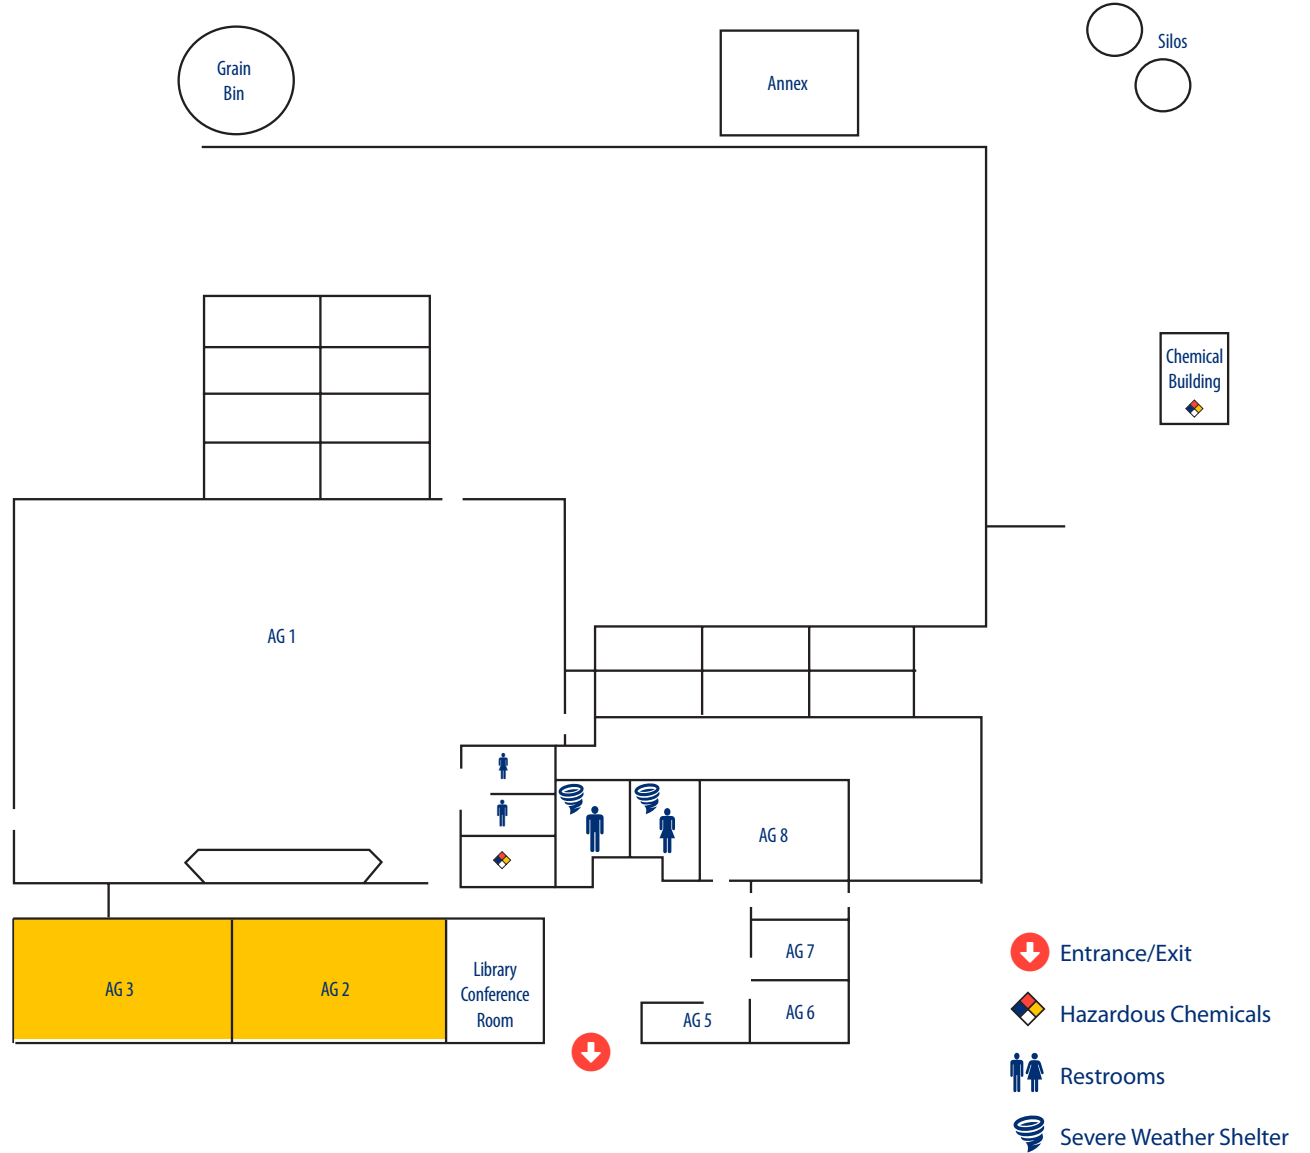

UPPER & LOWER LEVEL

MAIN BUILDING LOWER LEVEL

- Classroom
- Lab
- Faculty Offices
- Food Service

**PEOSTA
CAMPUS**

www.nicc.edu

INDUSTRIAL TECHNOLOGY (IT) BUILDING UPPER LEVEL

- Classroom
- Lab

INDUSTRIAL TECHNOLOGY BUILDING

- Classroom
- Lab

- ↕ Elevator
- ⬇ Entrance/Exit
- ⚠ Hazardous Chemicals
- ♂ ♀ Restrooms
- ≡ Stairs
- 🌀 Severe Weather Shelter

INDUSTRIAL TECHNOLOGY BUILDING

UPPER & LOWER LEVEL

**NORTHEAST IOWA
COMMUNITY COLLEGE**

**PEOSTA
CAMPUS**

www.nicc.edu

NATIONAL EDUCATION CENTER for AGRICULTURAL SAFETY (NECAS) BUILDING

- Classroom
- Lab

NATIONAL EDUCATION CENTER FOR AGRICULTURAL SAFETY (NECAS) BUILDING

**NORTHEAST IOWA
COMMUNITY COLLEGE**

**PEOSTA
CAMPUS**

www.nicc.edu

GAS UTILITY and CONSTRUCTION (GUC) BUILDING

● Classroom

● Lab

GAS UTILITY and CONSTRUCTION (GUC) BUILDING

- Entrance/Exit
- Hazardous Chemicals
- Restrooms
- Stairs
- Severe Weather Shelter