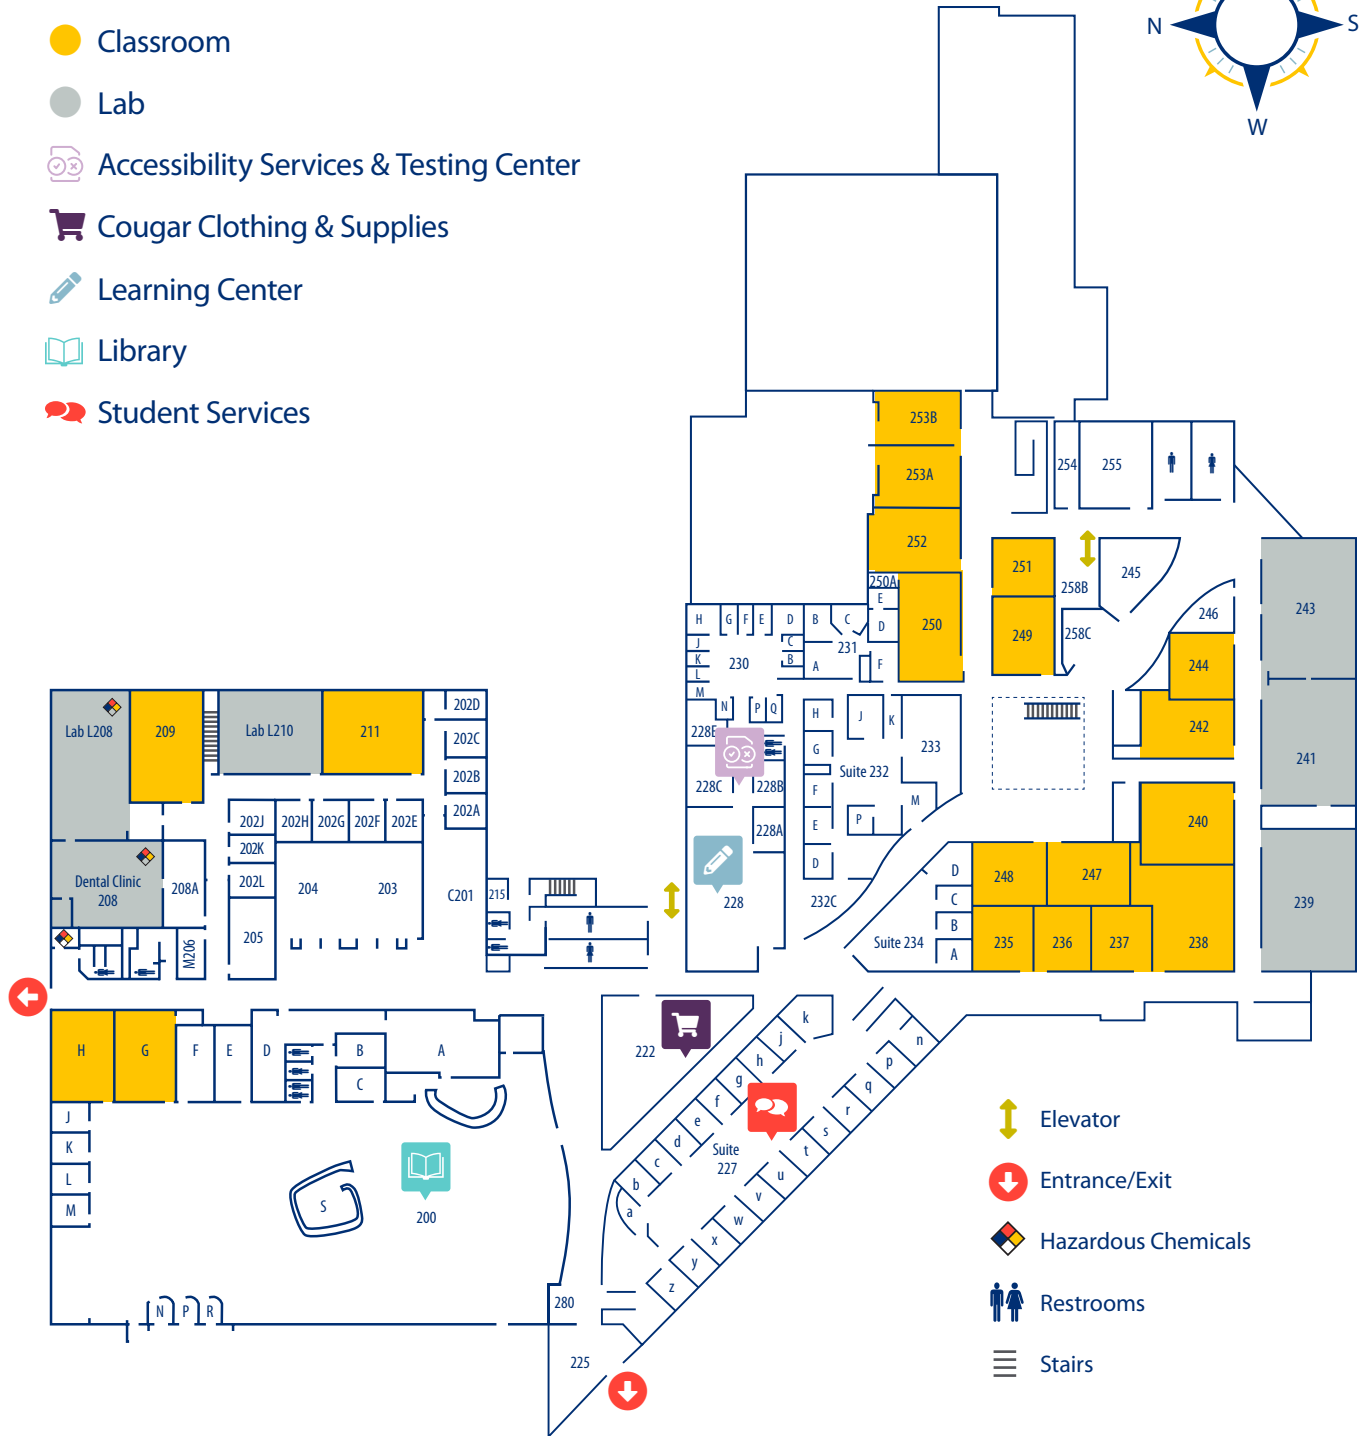

- Classroom
- Lab
- Accessibility Services & Testing Center
- Cougar Clothing & Supplies
- Learning Center
- Library
- Student Services

MAIN BUILDING UPPER & LOWER LEVEL

PEOSTA CAMPUS

www.nicc.edu

MAIN BUILDING

UPPER & LOWER LEVEL

MAIN BUILDING LOWER LEVEL

- Classroom
- Lab
- Faculty Offices
- Food Service

**PEOSTA
CAMPUS**

www.nicc.edu

INDUSTRIAL TECHNOLOGY (IT) BUILDING UPPER LEVEL

- Classroom
- Lab

INDUSTRIAL TECHNOLOGY BUILDING

UPPER & LOWER LEVEL

- ↕ Elevator
- ⬇ Entrance/Exit
- ⚠ Hazardous Chemicals
- ♿ Restrooms
- ≡ Stairs

**NORTHEAST IOWA
COMMUNITY COLLEGE**

**PEOSTA
CAMPUS**

www.nicc.edu

INDUSTRIAL TECHNOLOGY (IT) BUILDING LOWER LEVEL

- Classroom
- Lab

- ↕ Elevator
- ⬇ Entrance/Exit
- ⚠ Hazardous Chemicals
- ♂ ♀ Restrooms
- ≡ Stairs
- 🌀 Severe Weather Shelter

INDUSTRIAL TECHNOLOGY BUILDING

UPPER & LOWER LEVEL

**NORTHEAST IOWA
COMMUNITY COLLEGE**