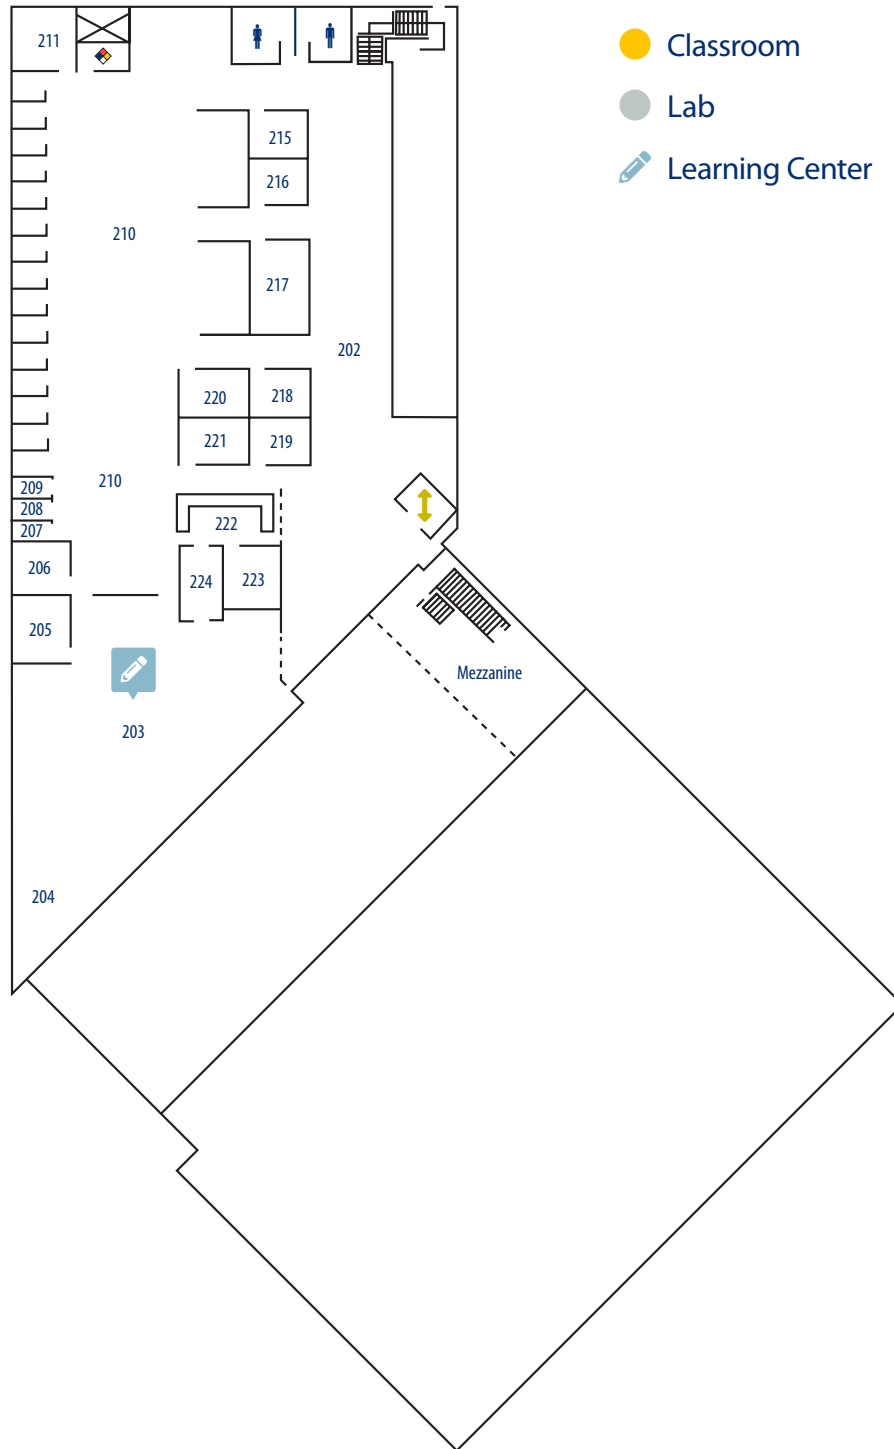

**CALMAR
CAMPUS**

www.nicc.edu

STUDENT CENTER UPPER LEVEL

STUDENT CENTER

- ↕ Elevator
- ⬇ Entrance/Exit
- ⚠ Hazardous Chemicals
- ♂ Restrooms
- ≡ Stairs

**NORTHEAST IOWA
COMMUNITY COLLEGE**

CALMAR CAMPUS

www.nicc.edu

STUDENT CENTER MAIN LEVEL

- Classroom
- Lab
- Accessibility Services & Testing Center
- Cougar Clothing & Supplies
- Food Service
- Learning Center
- Library
- Student Services

- Elevator
- Entrance/Exit
- Restrooms
- Stairs
- Severe Weather Shelter

STUDENT CENTER