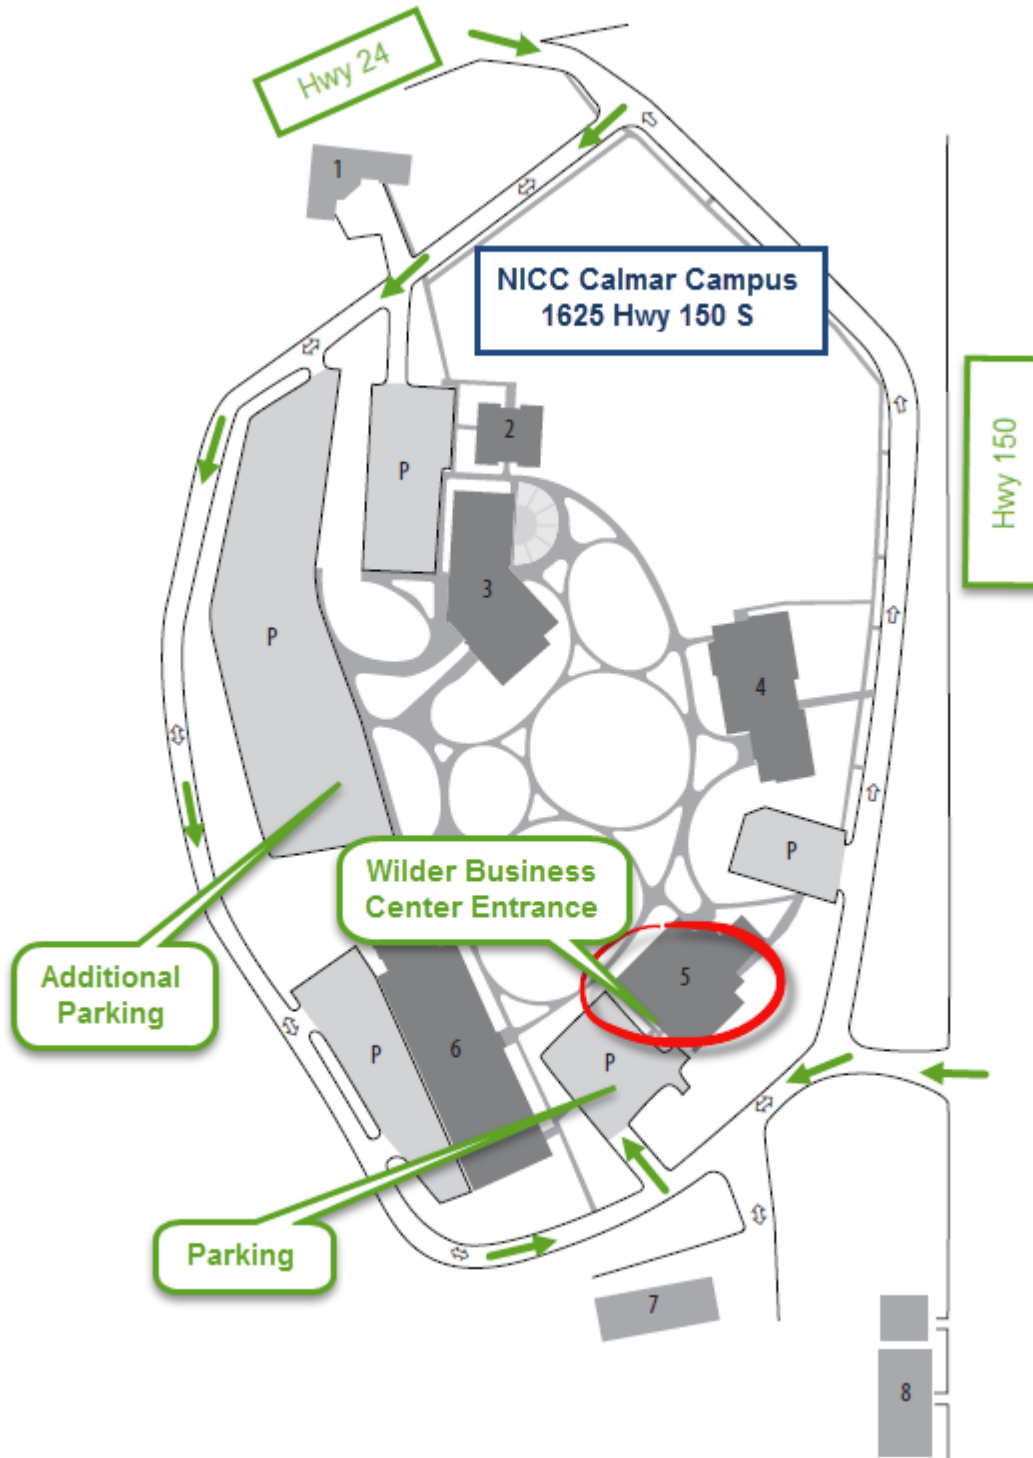

**Northeast Iowa Community College | Calmar Campus**

1625 Hwy 150 South | Calmar, IA 52132

800.728.2256, ext. 399

1- Child Development Center	5- <b>Wilder Business Center</b>
2- Administration Building	6- Industrial Tech Building
3- Student Center/Library	7- Ag Tech Building
4- Max Clark Hall	8- Iowa's Dairy Center