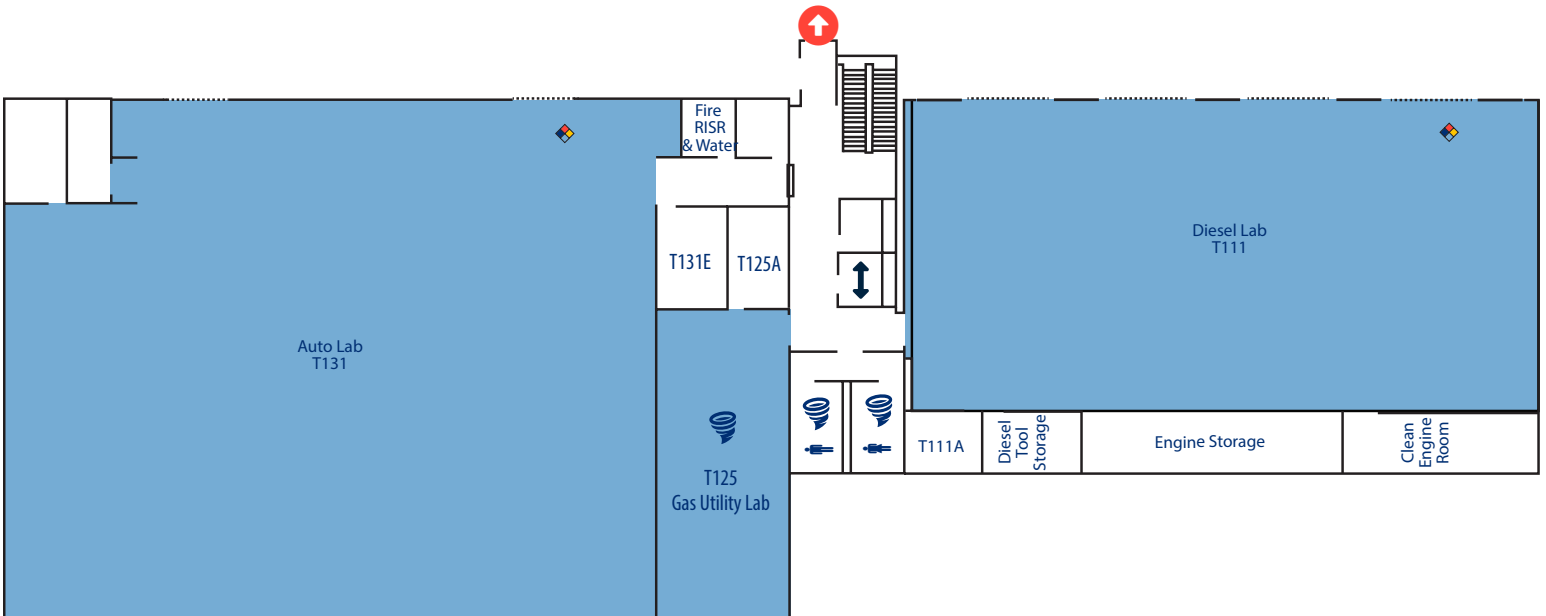

Peosta Campus: Advanced Technology Center, Upper Level

LEGEND

-  Elevator
-  Entrance/Exit
-  Hazardous Chemicals
-  Restrooms
-  Stairs
-  Classroom
-  Lab

DRIVING DIRECTIONS

From Hwy. 20, take Exit 308 and head north onto Sundown Road/Peosta Street. At the first roundabout, take the first exit onto NICC Drive. Continue straight to campus and proceed to **Lot 4**.

**NORTHEAST IOWA
COMMUNITY COLLEGE**

Peosta Campus: Advanced Technology Center, Lower Level

LEGEND

-  Elevator
-  Classroom
-  Hazardous Chemicals
-  Lab
-  Restrooms
-  Overhead Doors
-  Stairs

**NORTHEAST IOWA
COMMUNITY COLLEGE**