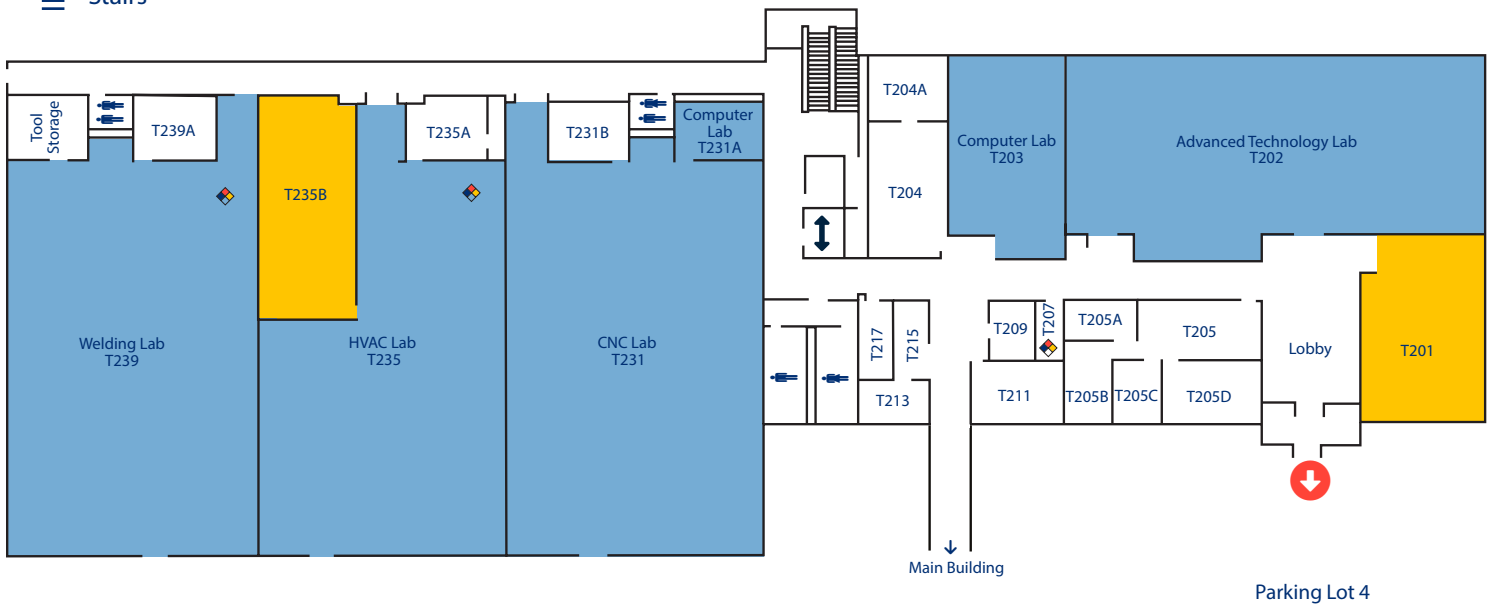

Peosta Campus: Advanced Technology Center, Upper Level

LEGEND

-  Elevator
-  Entrance/Exit
-  Hazardous Chemicals
-  Restrooms
-  Stairs
-  Classroom
-  Lab

DRIVING DIRECTIONS

From Hwy. 20, take Exit 308 and head north onto Sundown Road/Peosta Street. At the first roundabout, take the first exit onto NICC Drive. Continue straight to campus and proceed to **Lot 4**.

**NORTHEAST IOWA
COMMUNITY COLLEGE**

Peosta Campus: Advanced Technology Center, Lower Level

LEGEND

-  Elevator
-  Classroom
-  Hazardous Chemicals
-  Lab
-  Restrooms
-  Overhead Doors
-  Stairs

**NORTHEAST IOWA
COMMUNITY COLLEGE**