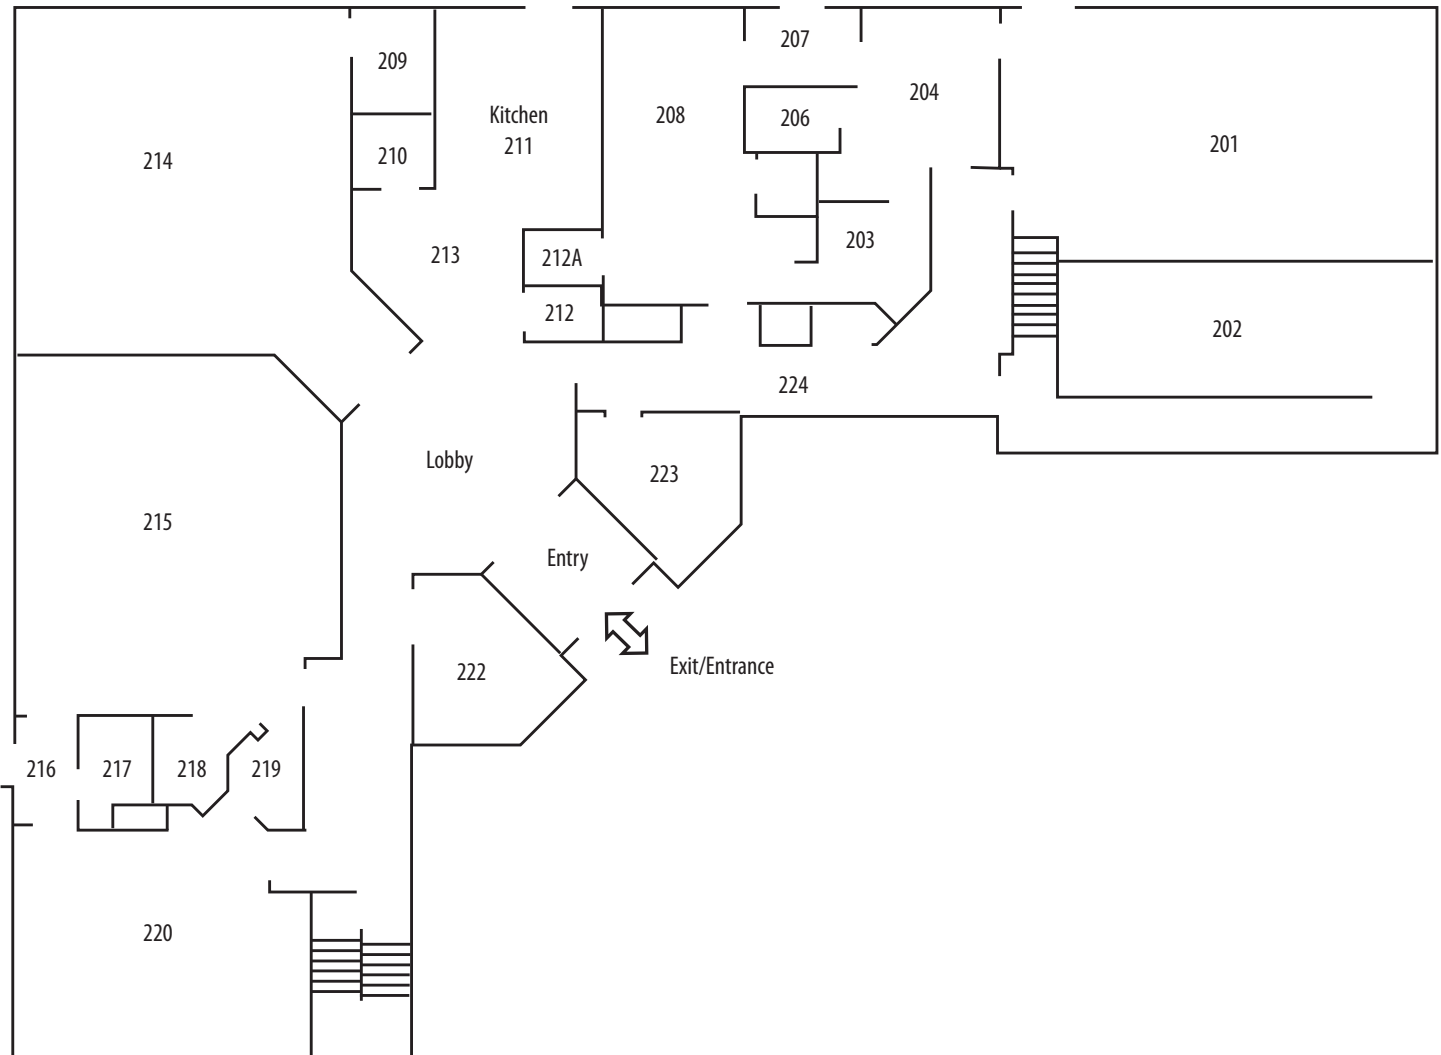

Child Development Center - Level 2

Shaded areas denote storm shelters.