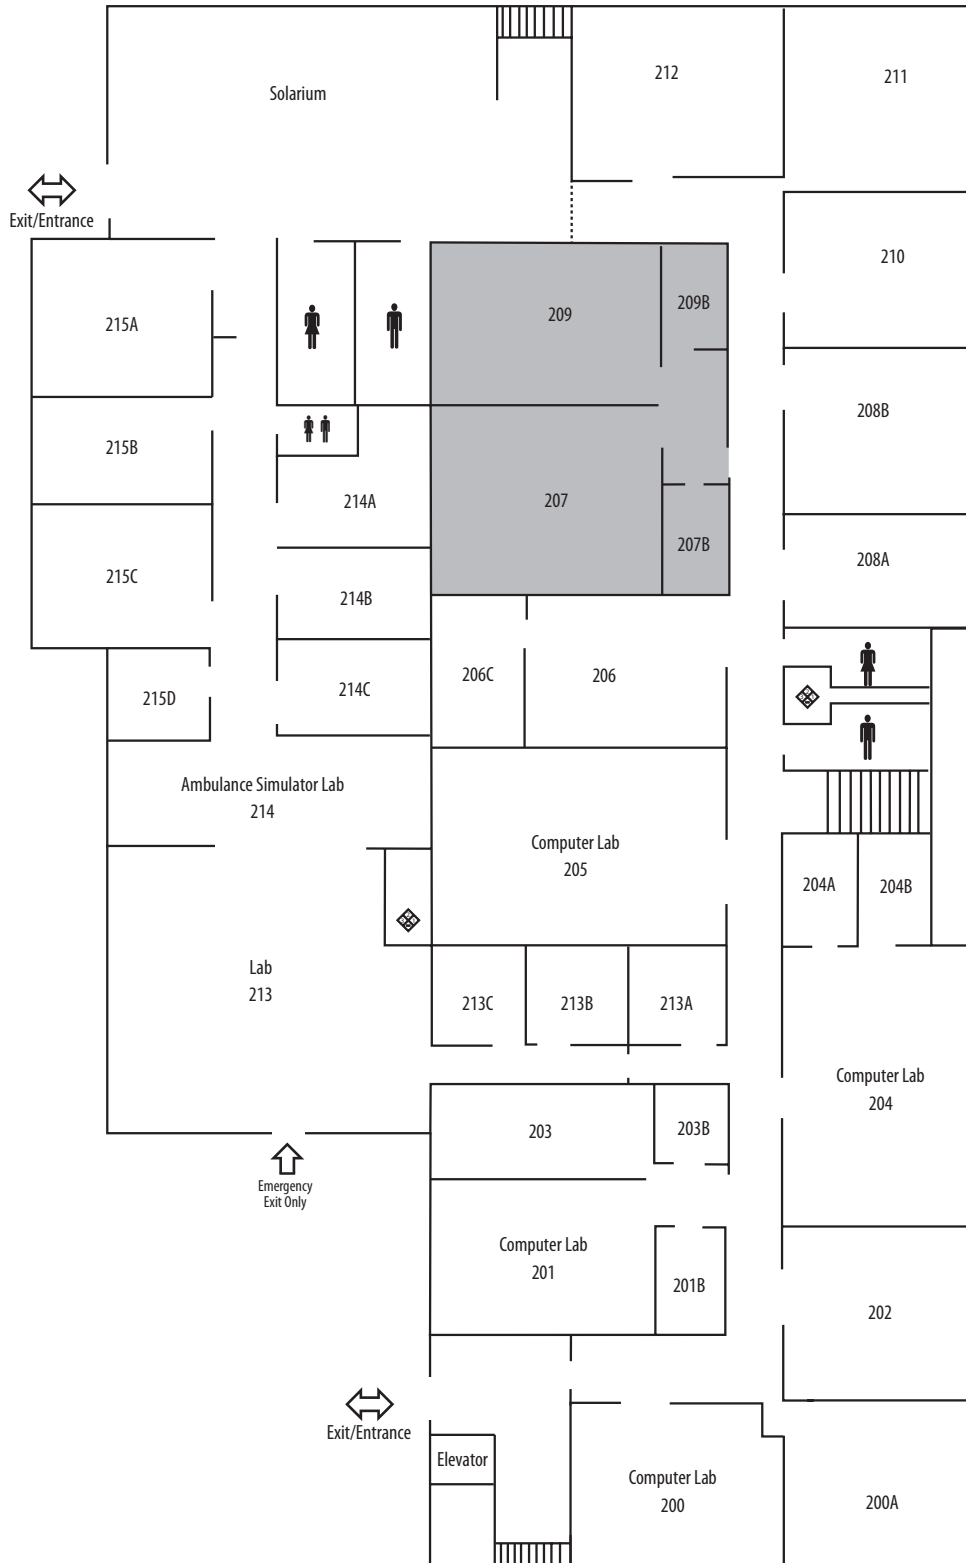

# Max Clark Hall - Level 1

Shaded areas denote storm shelters.

# Max Clark Hall - Level 2

Shaded areas denote storm shelters.