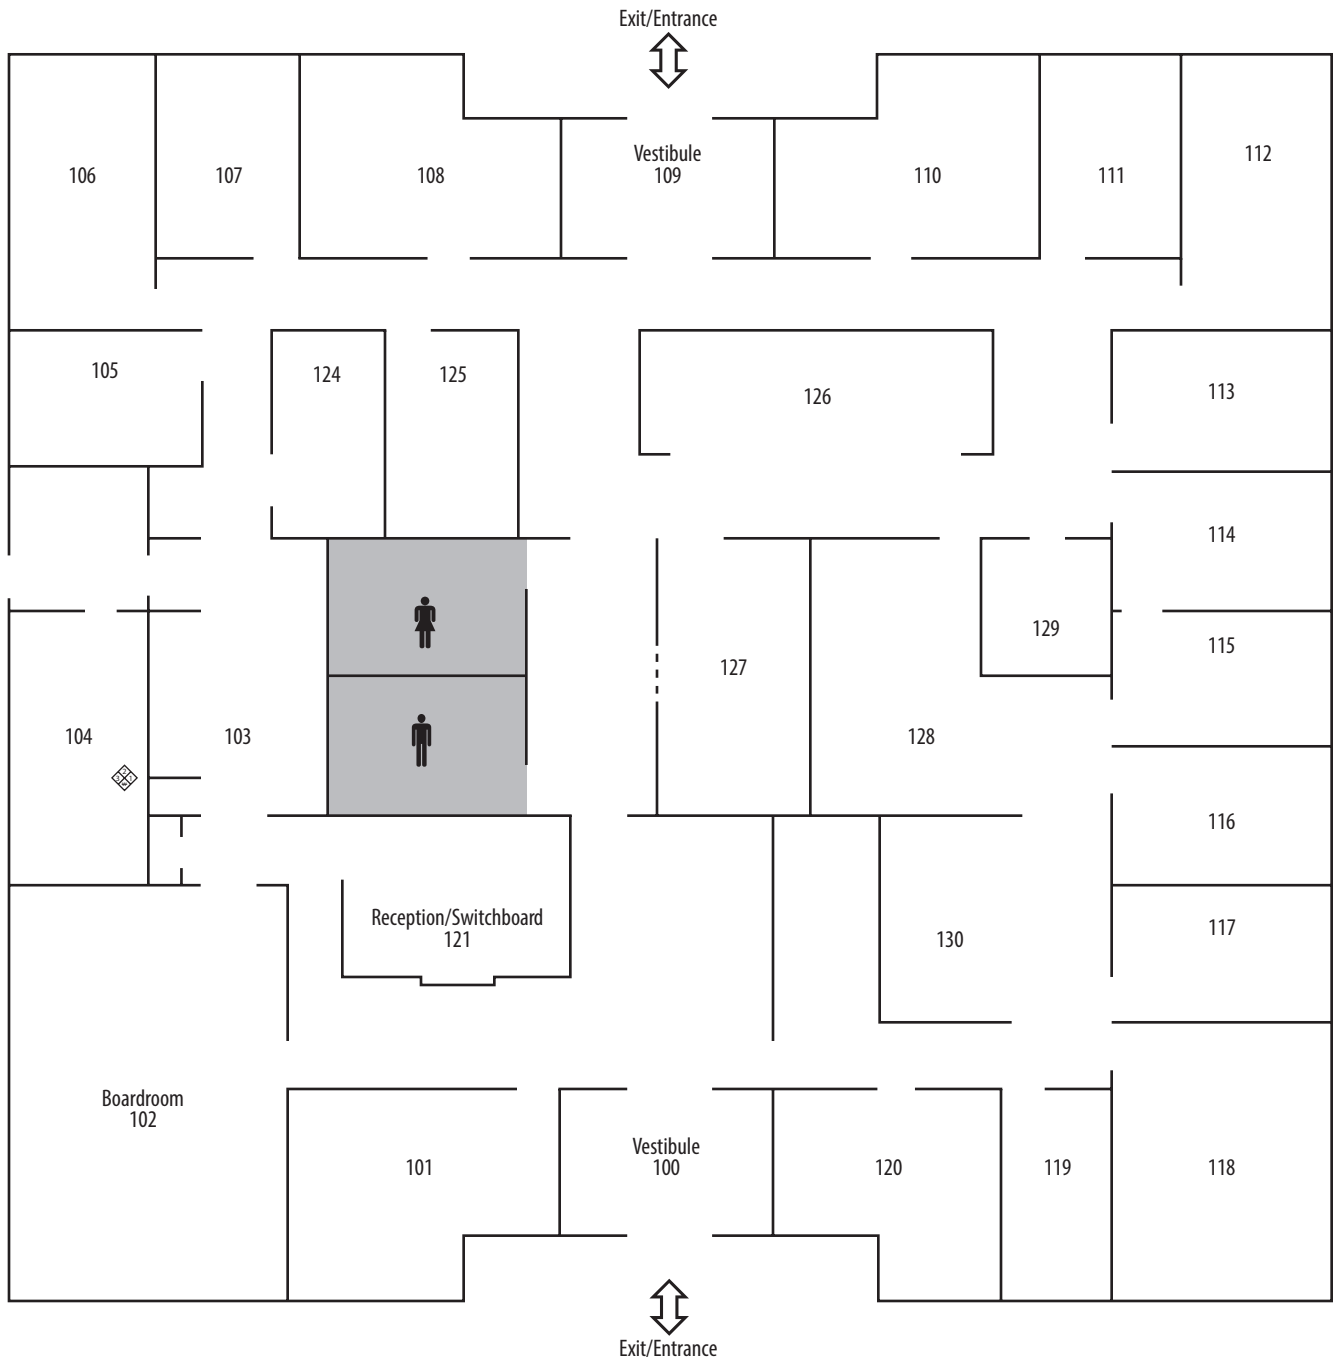

# Child Development Center - Level 1

- Early Childhood Classrooms 116 & 120 (use side, lower level entrance)

Shaded areas denote storm shelters.

# Child Development Center - Level 2

Shaded areas denote storm shelters.

# Darwin L. Schrage Administration Building

Shaded areas denote storm shelters.

# Student Center - Level 1

Shaded areas denote storm shelters.