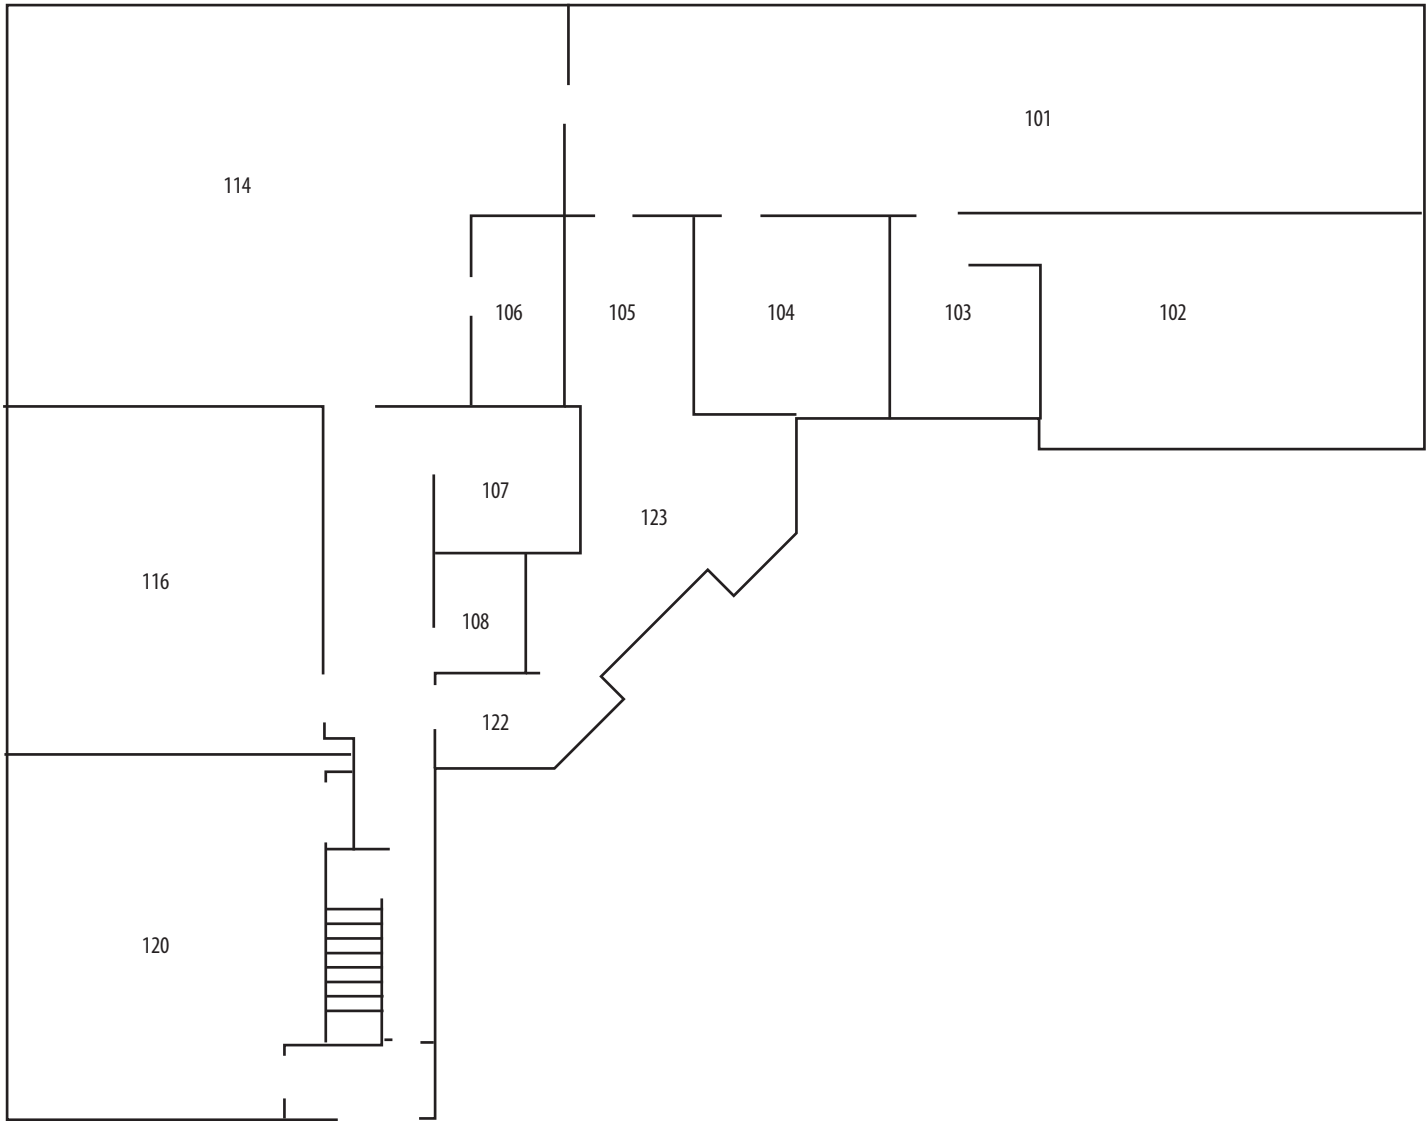

# Child Development Center - Level 1

- Early Childhood Classrooms 116 & 120 (use side, lower level entrance)

Shaded areas denote storm shelters.