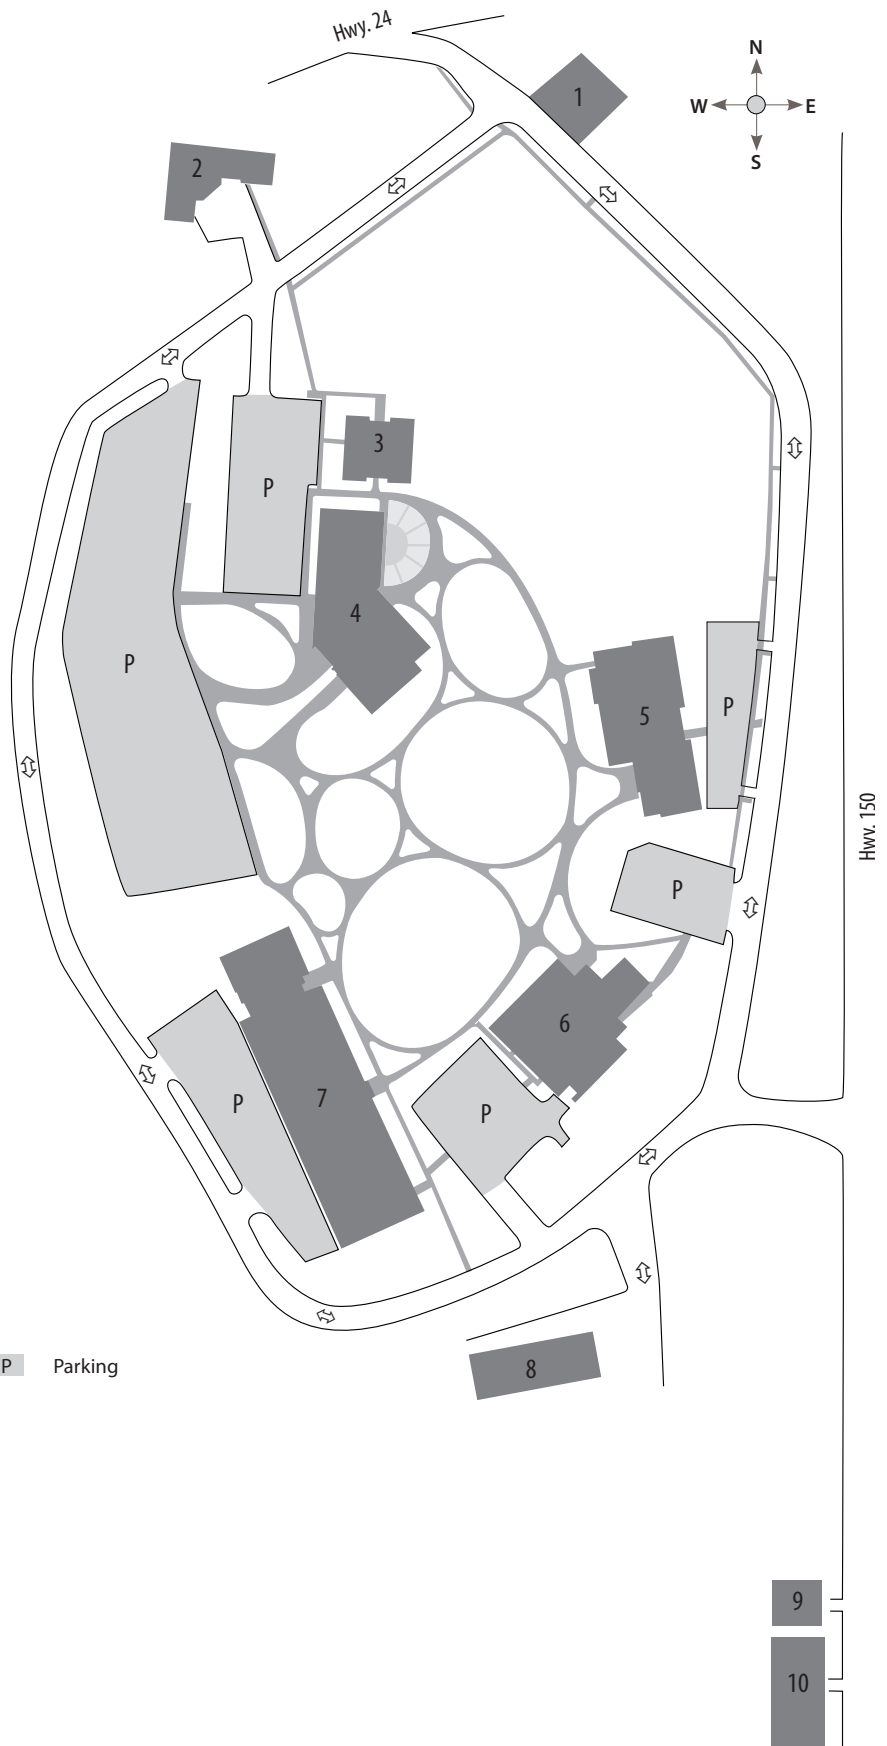

**7. Industrial Technologies Building**

- Career and Technical Programs

**8. Ag Technologies Building**

- John Deere TECH
- Welding Program

**9. Beef Education Facility**

**10. Iowa's Dairy Center**

- Agriculture and Animal Science Programs
- Iowa's Robotic Dairy Center
- Science Labs

# Child Development Center - Level 1

- Early Childhood Classrooms 116 & 120 (use side, lower level entrance)

Shaded areas denote storm shelters.