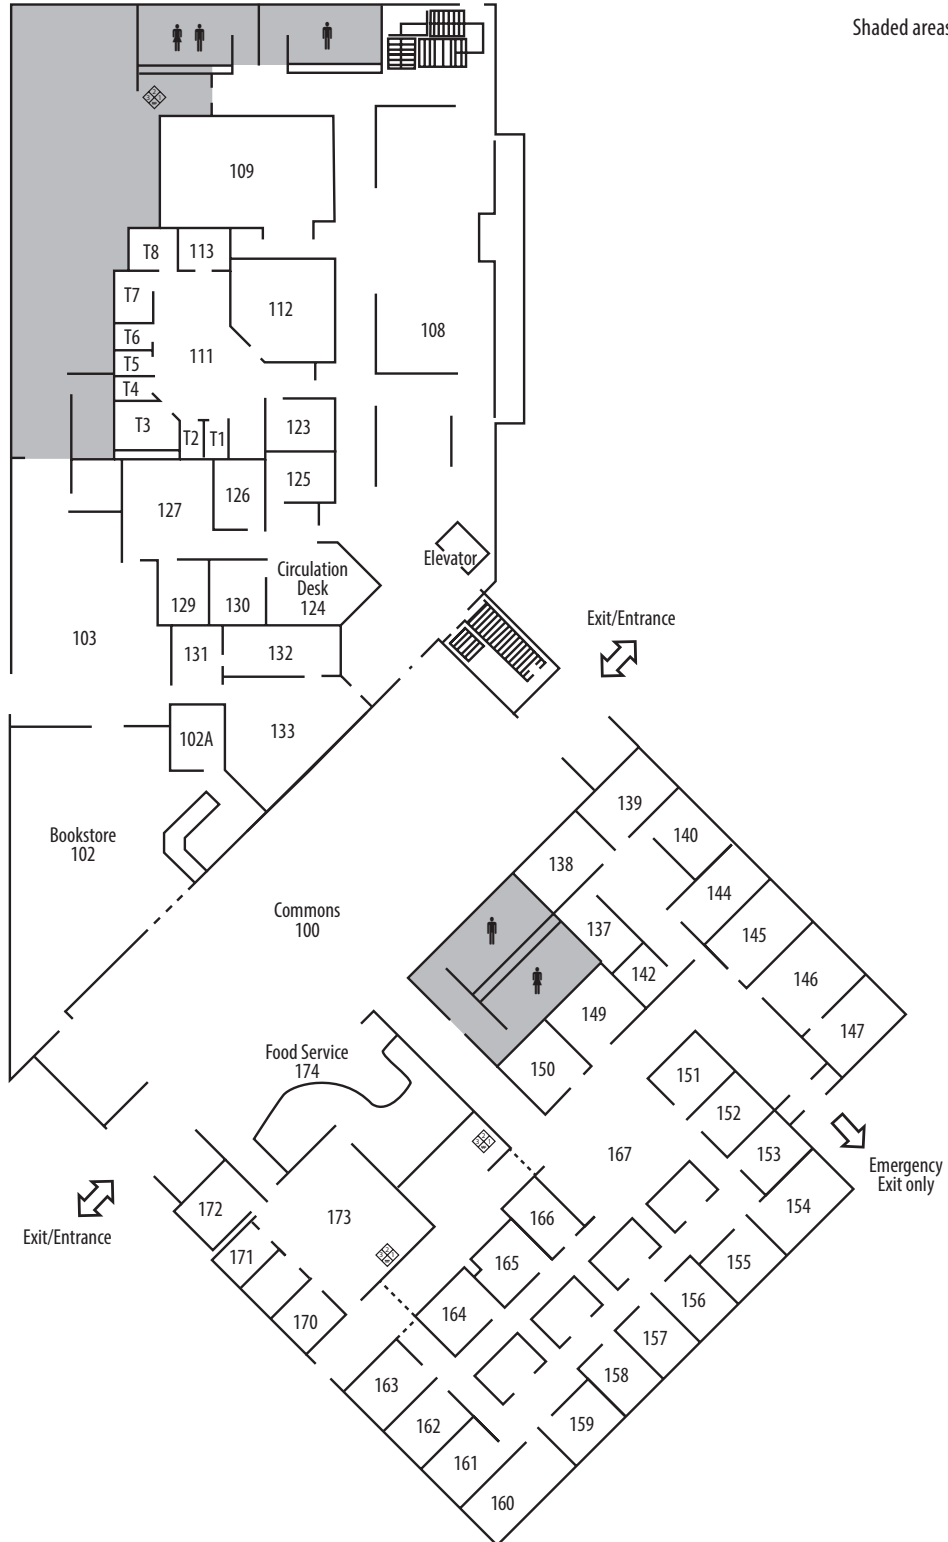

# Darwin L. Schrage Administration Building

Shaded areas denote storm shelters.

# Student Center - Level 1

Shaded areas denote storm shelters.