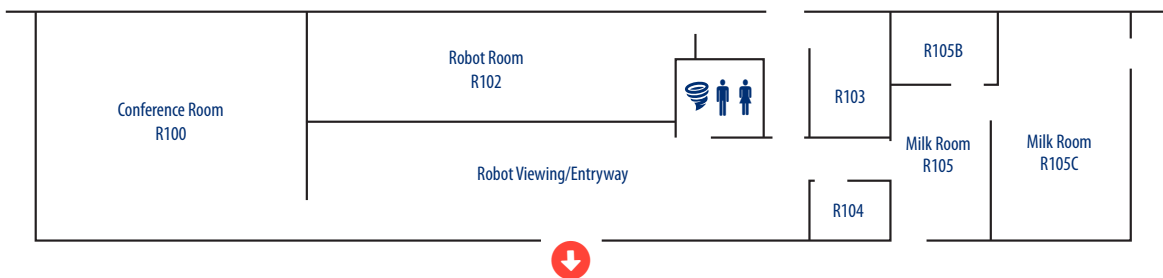

IOWA'S DAIRY CENTER PRODUCTION & ROBOTIC CENTERS

-  Entrance/Exit
-  Restroom
-  Severe Weather Shelter

CALMAR CAMPUS

www.nicc.edu

STUDENT CENTER

STUDENT CENTER UPPER LEVEL

- Classroom
- Lab
- ✎ Learning Center