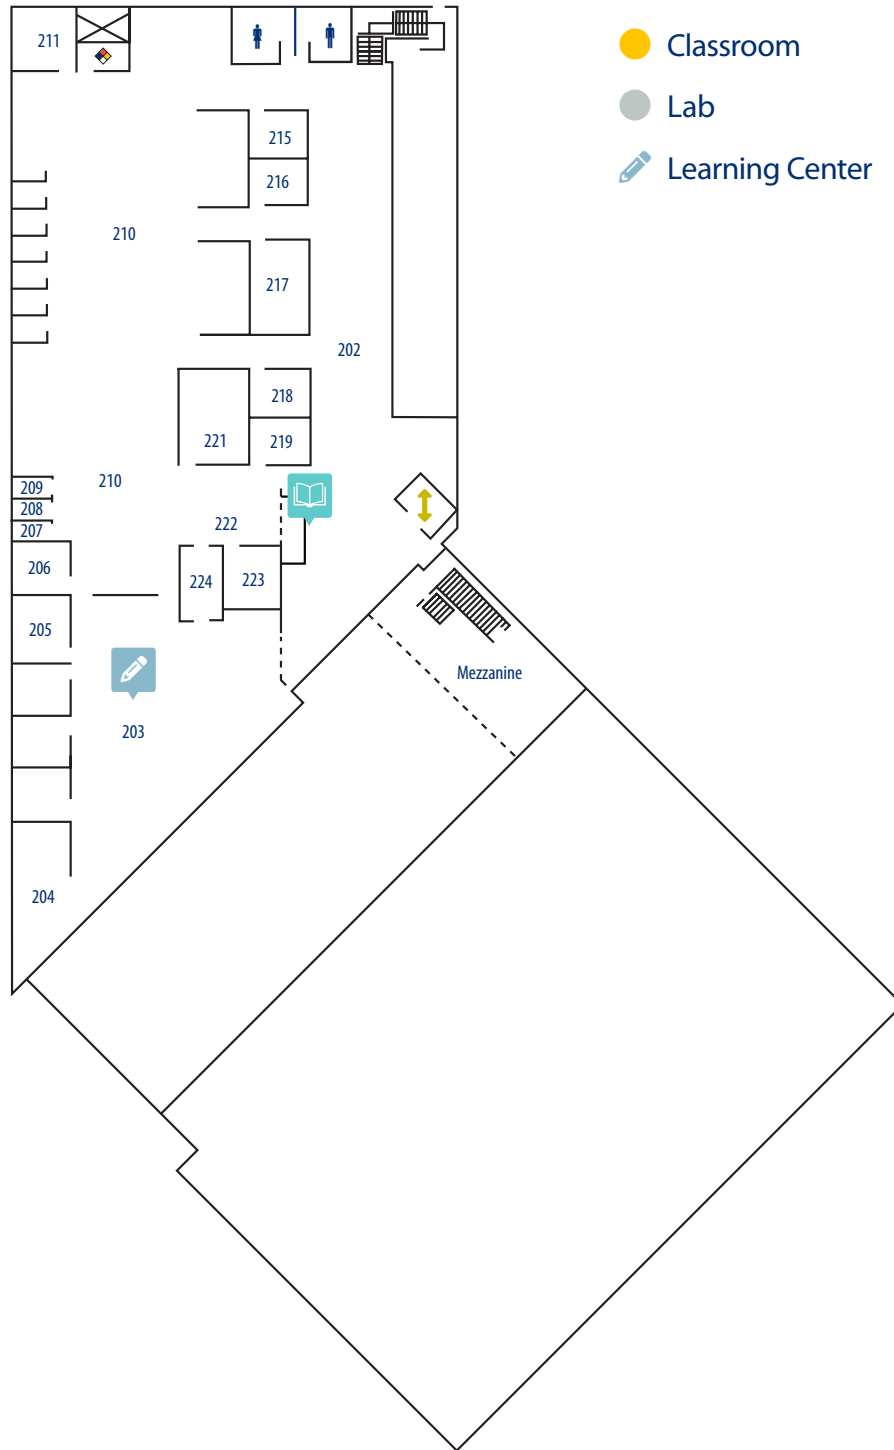

IOWA'S DAIRY CENTER PRODUCTION & ROBOTIC CENTERS

-  Entrance/Exit
-  Restroom
-  Severe Weather Shelter

CALMAR CAMPUS

www.nicc.edu

STUDENT CENTER

STUDENT CENTER UPPER LEVEL

- Classroom
- Lab
- ✎ Learning Center

- ↑↓ Elevator
- ↓ Entrance/Exit
- ⬠ Hazardous Chemicals
- ♂♀ Restrooms
- ≡ Stairs

CALMAR CAMPUS

www.nicc.edu

STUDENT CENTER MAIN LEVEL

- Classroom
- Lab
- Accessibility Services & Testing Center
- Cougar Clothing & Supplies
- Food Service
- Learning Center
- Library
- Student Services