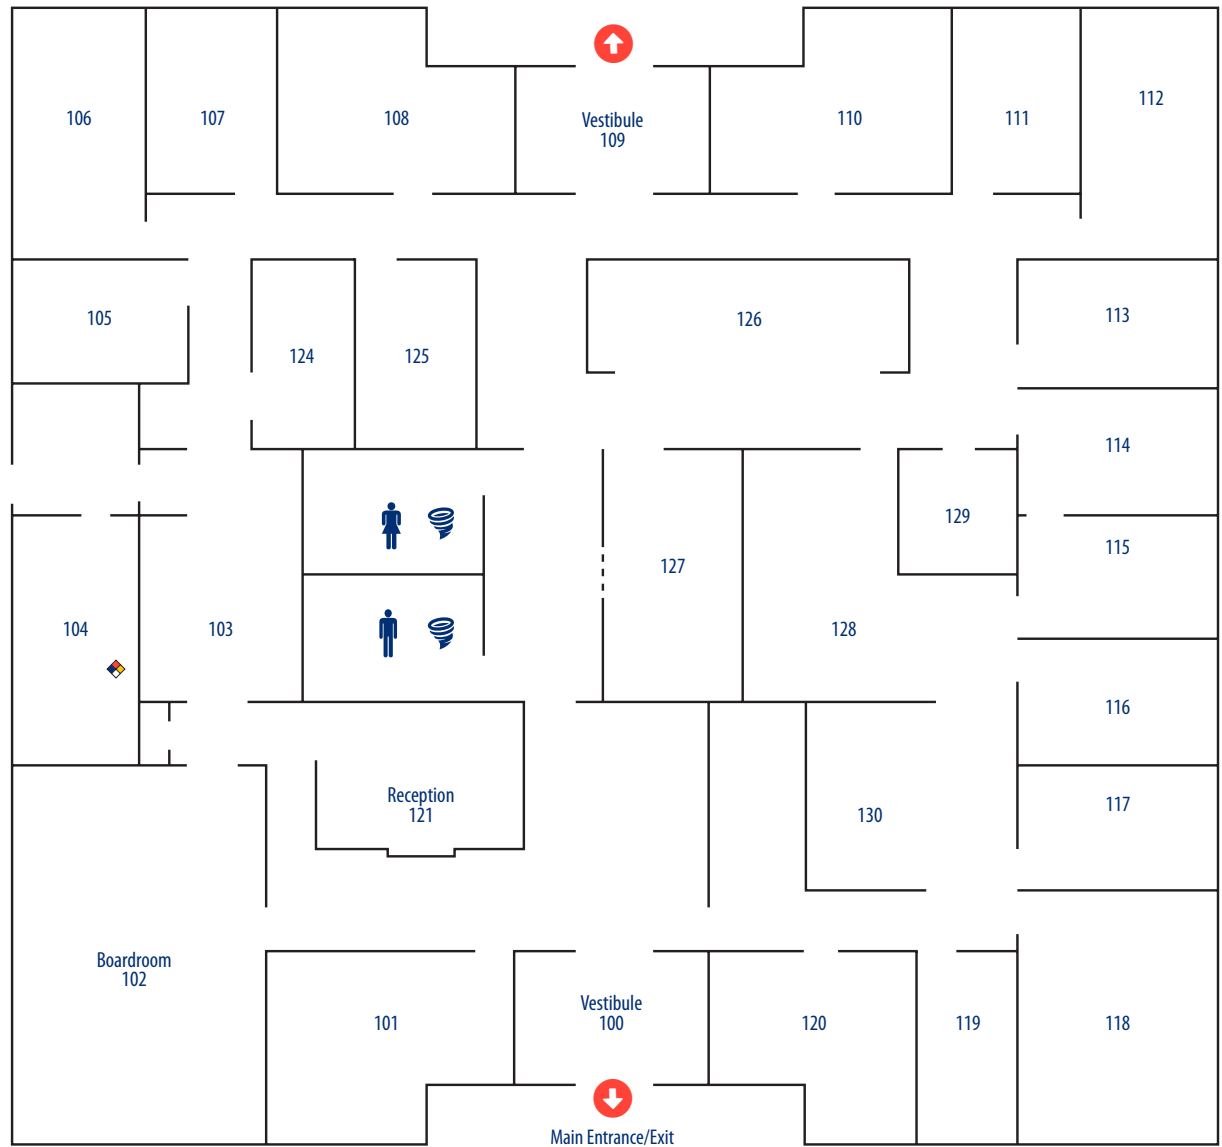

- Classroom
- Lab

- ⬇ Entrance/Exit
- ☄ Severe Weather Shelter
- ♂♀ Restrooms

**CALMAR
CAMPUS**

www.nicc.edu

BEEF EDUCATION FACILITY

- Classroom
- Lab

BEEF EDUCATION FACILITY

- ↘ Entrance/Exit
- 🌀 Severe Weather Shelter
- 🧑 Restrooms

**NORTHEAST IOWA
COMMUNITY COLLEGE**

**CALMAR
CAMPUS**

www.nicc.edu

DARWIN L. SCHRAGE ADMINISTRATION BUILDING

DARWIN L. SCHRAGE ADMINISTRATION BUILDING

- Entrance/Exit
- Restroom
- Severe Weather Shelter

CALMAR
CAMPUS