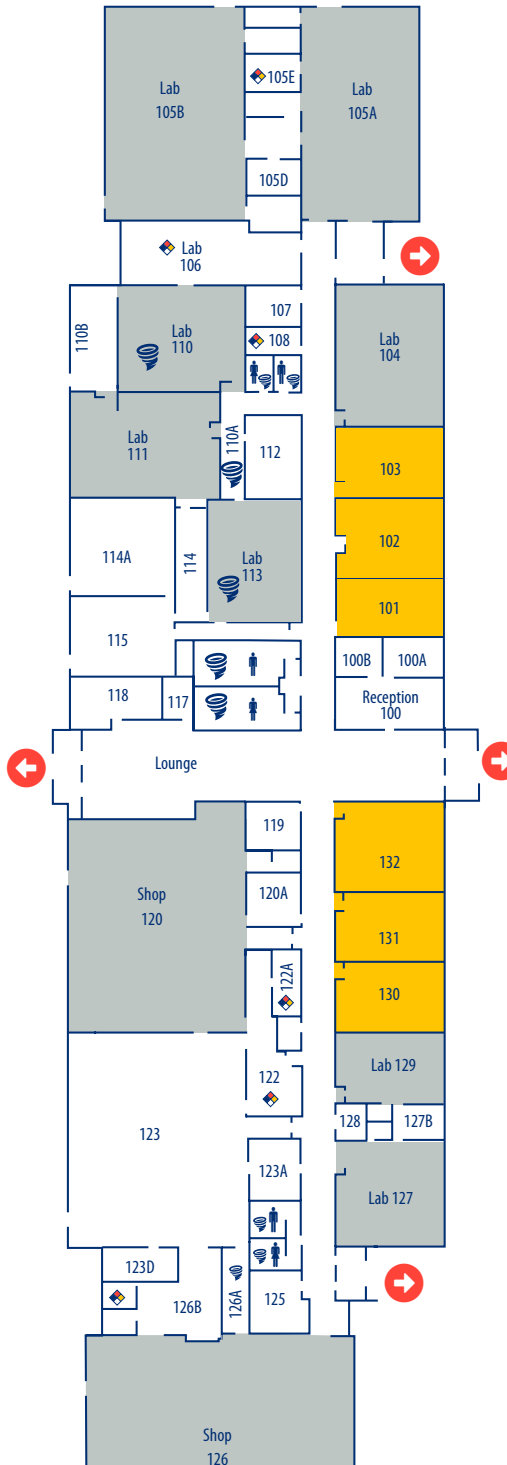

- Classroom
- Lab

- ⬇ Entrance/Exit
- ☄ Severe Weather Shelter
- ♂♀ Restrooms

**CALMAR
CAMPUS**

www.nicc.edu

BEEF EDUCATION FACILITY

- Classroom
- Lab

BEEF EDUCATION FACILITY

- ↘ Entrance/Exit
- 🌀 Severe Weather Shelter
- 🧑 Restrooms

www.nicc.edu

INDUSTRIAL TECHNOLOGIES BUILDING

- Classroom
- Lab

INDUSTRIAL TECHNOLOGIES BUILDING

- ↕ Entrance/Exit
- ☔ Severe Weather Shelter
- ◆ Hazardous Chemicals
- ♂ ♀ Restrooms

NORTHEAST IOWA
COMMUNITY COLLEGE

**CALMAR
CAMPUS**

www.nicc.edu

MAX CLARK HALL UPPER LEVEL

- Classroom
- Lab

MAX CLARK HALL

- ↕ Elevator
- ⬇ Entrance/Exit
- ♂ ♀ Restrooms
- ≡ Stairs

**NORTHEAST IOWA
COMMUNITY COLLEGE**

**CALMAR
CAMPUS**

www.nicc.edu

MAX CLARK HALL LOWER LEVEL

- Classroom
- Lab

MAX CLARK HALL

- ↕ Elevator
- ↓ Entrance/Exit
- ♂ ♀ Restrooms
- ≡ Stairs
- ⚡ Severe Weather Shelter

**NORTHEAST IOWA
COMMUNITY COLLEGE**

**CALMAR
CAMPUS**