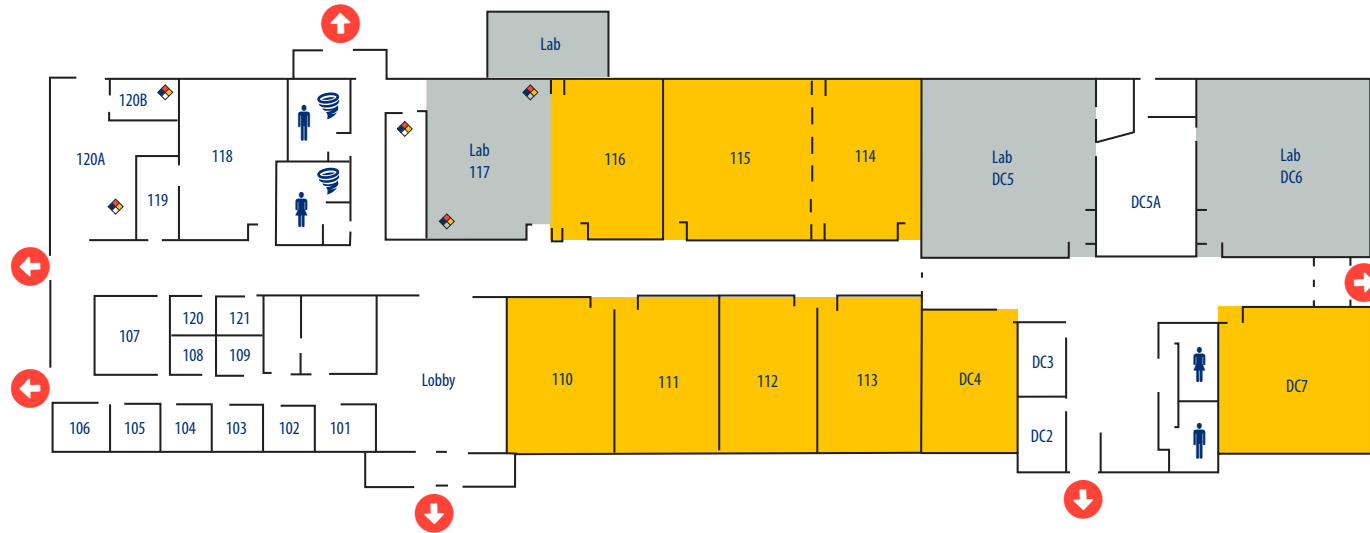

- Entrance/Exit
- Restroom
- Severe Weather Shelter

**NORTHEAST IOWA
COMMUNITY COLLEGE**