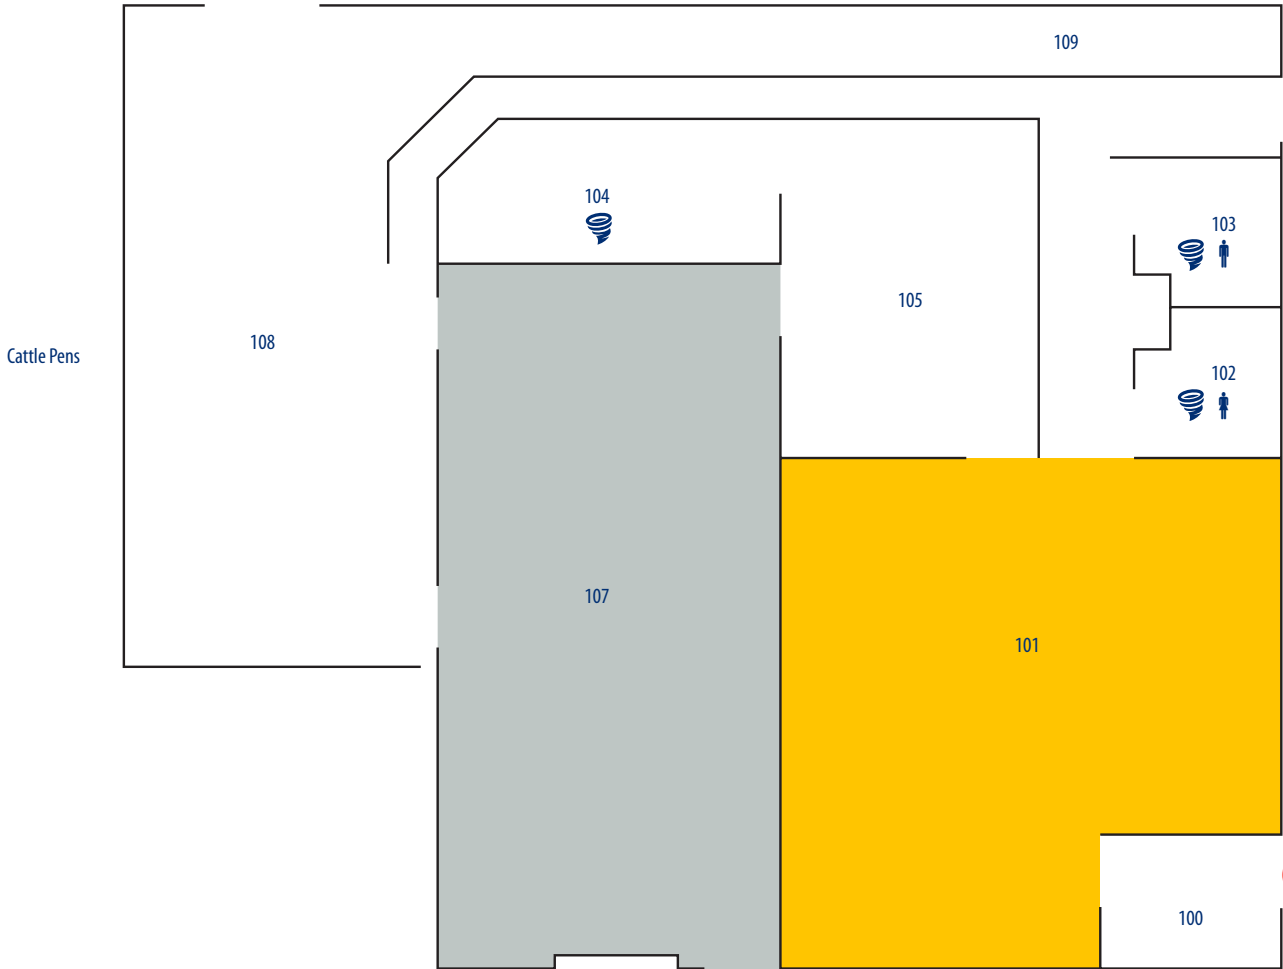

- Classroom
- Lab

- ⬇ Entrance/Exit
- ☄ Severe Weather Shelter
- ♂♀ Restrooms

**CALMAR
CAMPUS**

www.nicc.edu

BEEF EDUCATION FACILITY

- Classroom
- Lab

BEEF EDUCATION FACILITY

- ↘ Entrance/Exit
- 🌀 Severe Weather Shelter
- 🧑 Restrooms