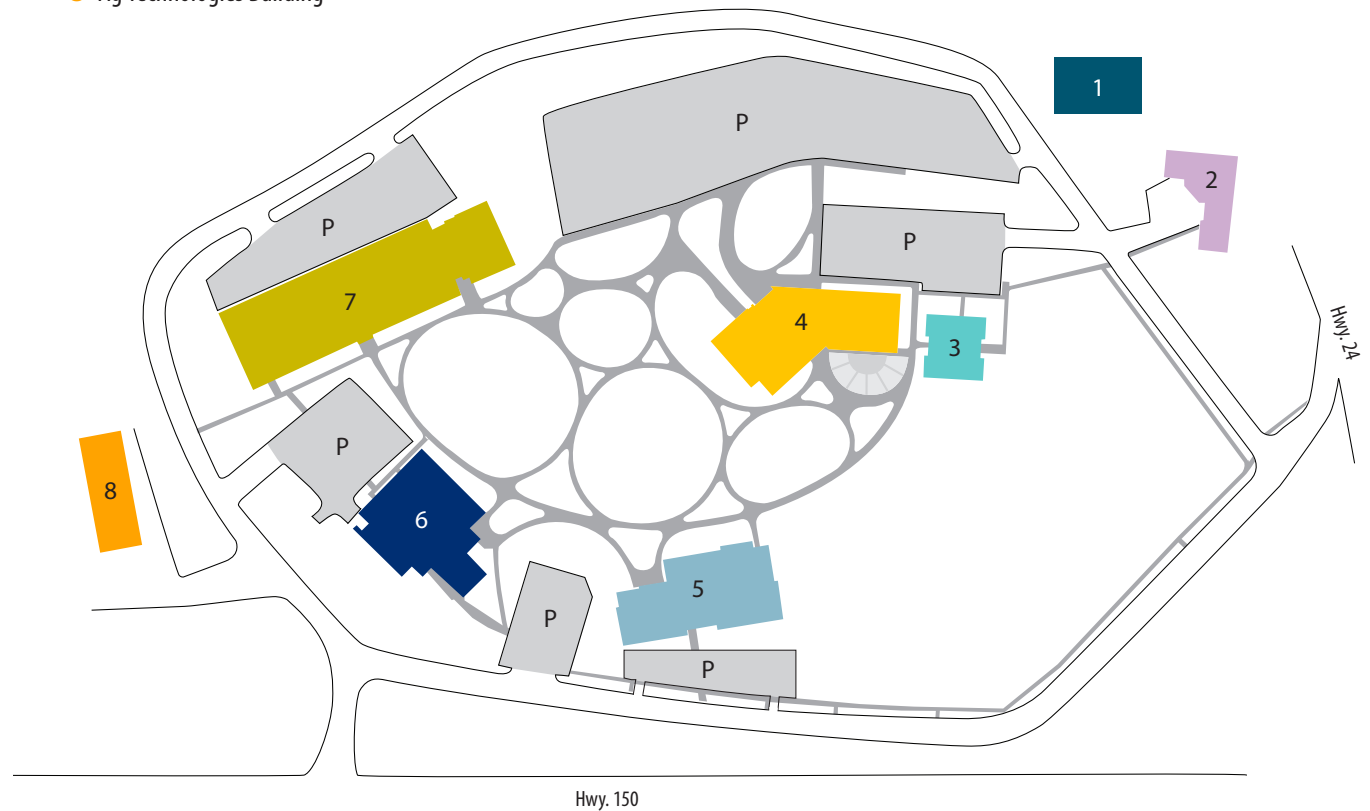

CAMPUS BUILDINGS MAP

**NORTHEAST IOWA
COMMUNITY COLLEGE**

* Iowa's Dairy Center and Beef Education Facility are located 1 mile south of campus on HWY 150.

www.nicc.edu

AG TECHNOLOGIES BUILDING

AG TECHNOLOGIES BUILDING

- Classroom
- Lab

- ⬇ Entrance/Exit
- ☄ Severe Weather Shelter
- ♂♀ Restrooms

**CALMAR
CAMPUS**

www.nicc.edu

BEEF EDUCATION FACILITY

- Classroom
- Lab

BEEF EDUCATION FACILITY

- ↘ Entrance/Exit
- 🌀 Severe Weather Shelter
- 🧑 Restrooms

IOWA'S DAIRY CENTER PRODUCTION & ROBOTIC CENTERS

-  Entrance/Exit
-  Restroom
-  Severe Weather Shelter

CALMAR CAMPUS

www.nicc.edu

STUDENT CENTER

STUDENT CENTER UPPER LEVEL

- Classroom
- Lab
- ✎ Learning Center

- ↑↓ Elevator
- ↓ Entrance/Exit
- ⬠ Hazardous Chemicals
- ♂♀ Restrooms
- ≡ Stairs

CALMAR CAMPUS

www.nicc.edu

STUDENT CENTER MAIN LEVEL

- Classroom
- Lab
- Accessibility Services & Testing Center
- Cougar Clothing & Supplies
- Food Service
- Learning Center
- Library
- Student Services