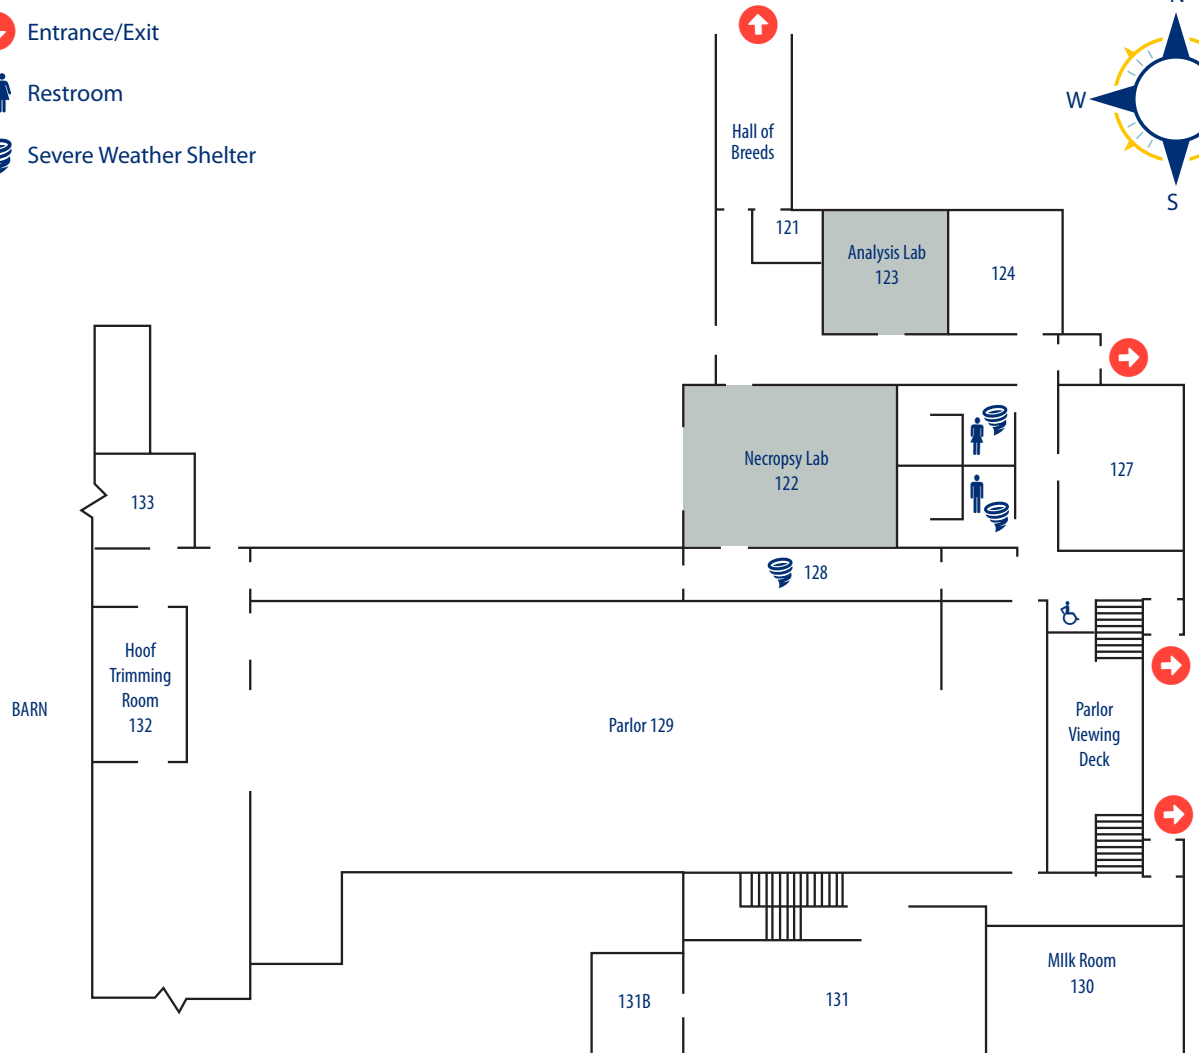

www.nicc.edu

MAX CLARK HALL LOWER LEVEL

- Classroom
- Lab

MAX CLARK HALL

- ↕ Elevator
- ↓ Entrance/Exit
- ♂ ♀ Restrooms
- ≡ Stairs
- ⚡ Severe Weather Shelter

**NORTHEAST IOWA
COMMUNITY COLLEGE**

**CALMAR
CAMPUS**

www.nicc.edu

IOWA'S DAIRY CENTER

IOWA'S DAIRY CENTER EDUCATION CENTER

-  Entrance/Exit
-  Restroom
-  Severe Weather Shelter

**NORTHEAST IOWA
COMMUNITY COLLEGE**

**CALMAR
CAMPUS**

www.nicc.edu

IOWA'S DAIRY CENTER

IOWA'S DAIRY CENTER PRODUCTION & ROBOTIC CENTERS

-  Entrance/Exit
-  Restroom
-  Severe Weather Shelter

CALMAR CAMPUS

www.nicc.edu

STUDENT CENTER

STUDENT CENTER UPPER LEVEL

- Classroom
- Lab
- ✎ Learning Center

- ↑↓ Elevator
- ↓ Entrance/Exit
- ⬠ Hazardous Chemicals
- ♂♀ Restrooms
- ≡ Stairs

CALMAR CAMPUS

www.nicc.edu

STUDENT CENTER MAIN LEVEL

- Classroom
- Lab
- Accessibility Services & Testing Center
- Cougar Clothing & Supplies
- Food Service
- Learning Center
- Library
- Student Services