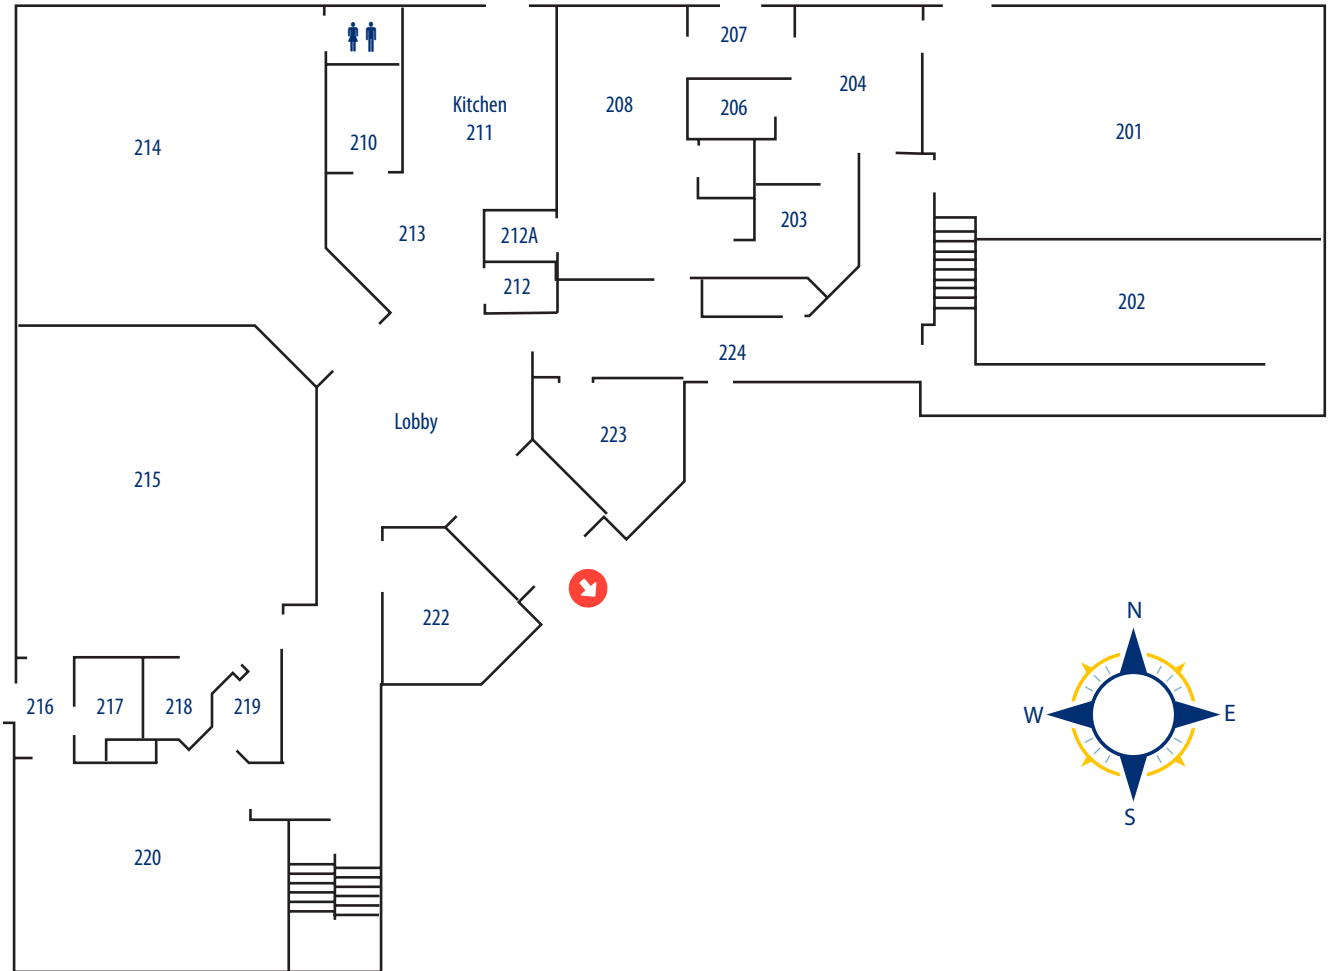

**CALMAR
CAMPUS**

www.nicc.edu

CHILD DEVELOPMENT CENTER MAIN LEVEL

-  Entrance/Exit
-  Restrooms
-  Stairs

CHILD DEVELOPMENT CENTER

**NORTHEAST IOWA
COMMUNITY COLLEGE**

**CALMAR
CAMPUS**

www.nicc.edu

CHILD DEVELOPMENT CENTER LOWER LEVEL

● Classroom

- Entrance/Exit
- Restrooms
- Stairs
- Severe Weather Shelter

CHILD DEVELOPMENT CENTER

**NORTHEAST IOWA
COMMUNITY COLLEGE**