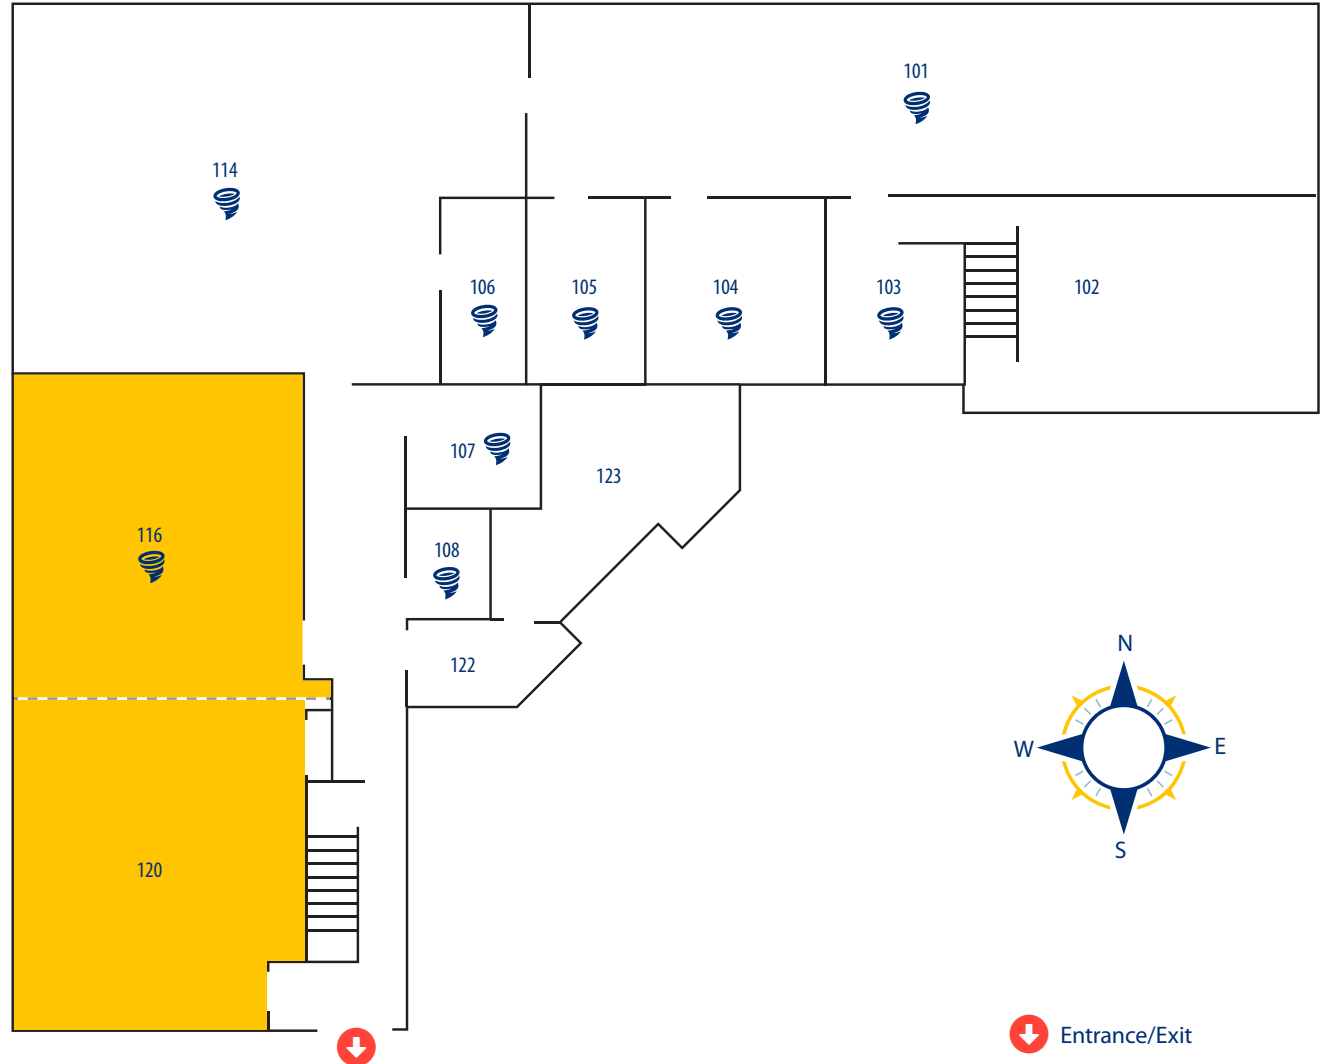

**CALMAR
CAMPUS**

www.nicc.edu

CHILD DEVELOPMENT CENTER MAIN LEVEL

-  Entrance/Exit
-  Restrooms
-  Stairs

CHILD DEVELOPMENT CENTER

**NORTHEAST IOWA
COMMUNITY COLLEGE**

**CALMAR
CAMPUS**

www.nicc.edu

CHILD DEVELOPMENT CENTER LOWER LEVEL

● Classroom

- Entrance/Exit
- Restrooms
- Stairs
- Severe Weather Shelter

CHILD DEVELOPMENT CENTER

**NORTHEAST IOWA
COMMUNITY COLLEGE**