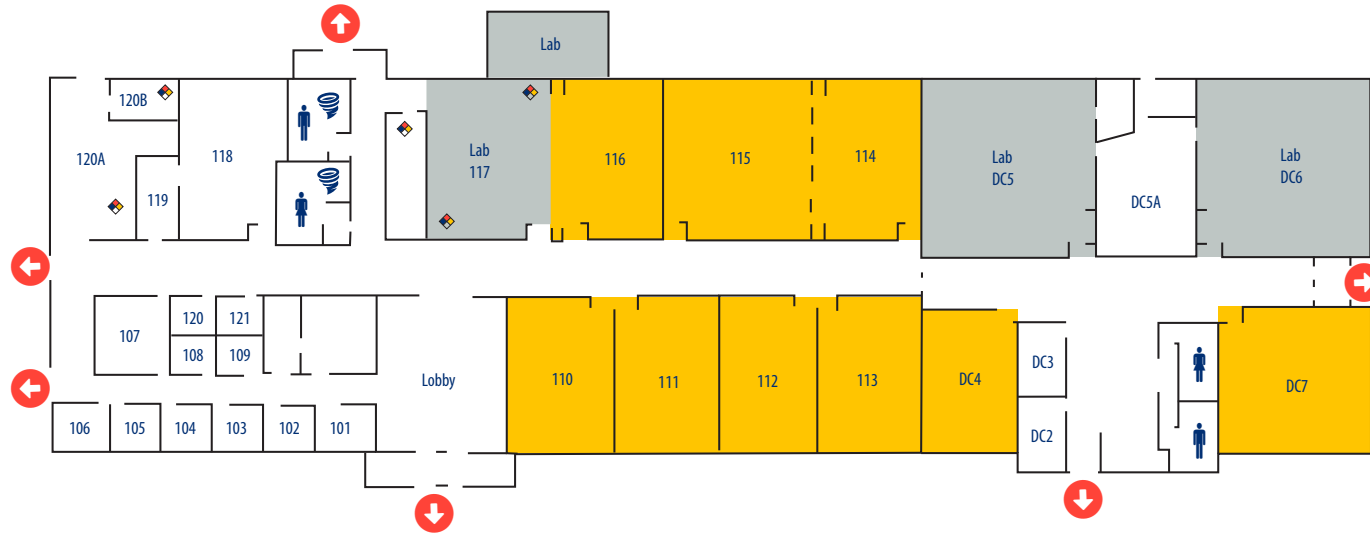

CALMAR
CAMPUS

www.nicc.edu

IOWA'S DAIRY CENTER

IOWA'S DAIRY CENTER EDUCATION CENTER

-  Entrance/Exit
-  Restroom
-  Severe Weather Shelter

**NORTHEAST IOWA
COMMUNITY COLLEGE**

**CALMAR
CAMPUS**

www.nicc.edu

IOWA'S DAIRY CENTER

IOWA'S DAIRY CENTER PRODUCTION & ROBOTIC CENTERS

- Entrance/Exit
- Restroom
- Severe Weather Shelter