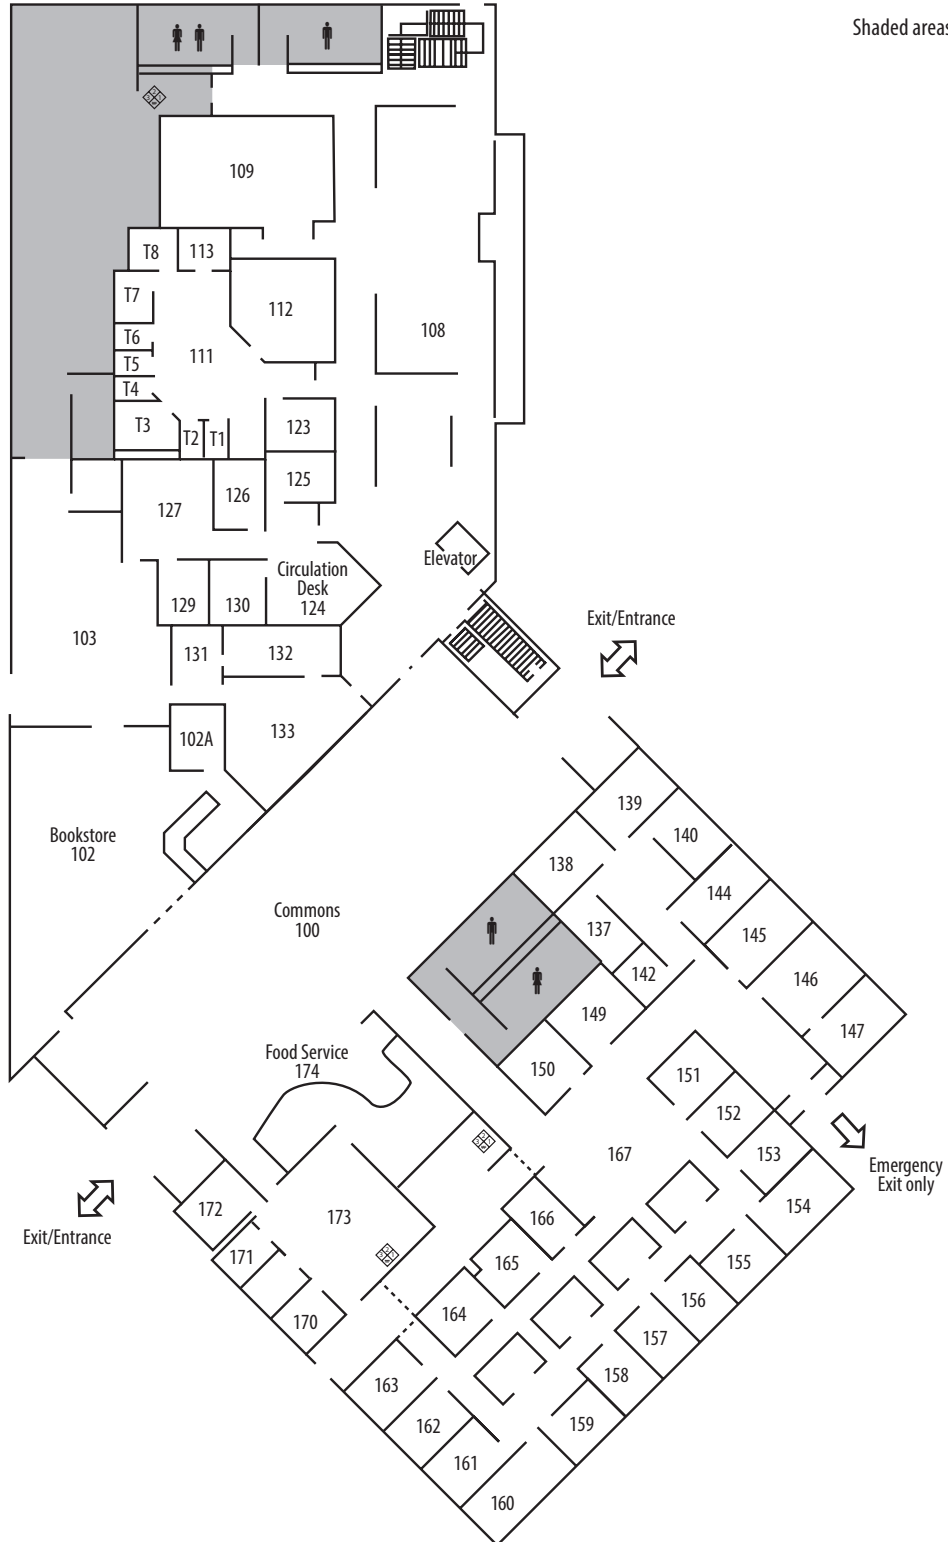

Shaded areas denote storm shelters.

Child Development Center - Level 2

Shaded areas denote storm shelters.

Darwin L. Schrage Administration Building

Shaded areas denote storm shelters.

Student Center - Level 1

Shaded areas denote storm shelters.

Student Center - Level 2

Shaded areas denote storm shelters.

Max Clark Hall - Level 1

Shaded areas denote storm shelters.

Max Clark Hall - Level 2

Shaded areas denote storm shelters.