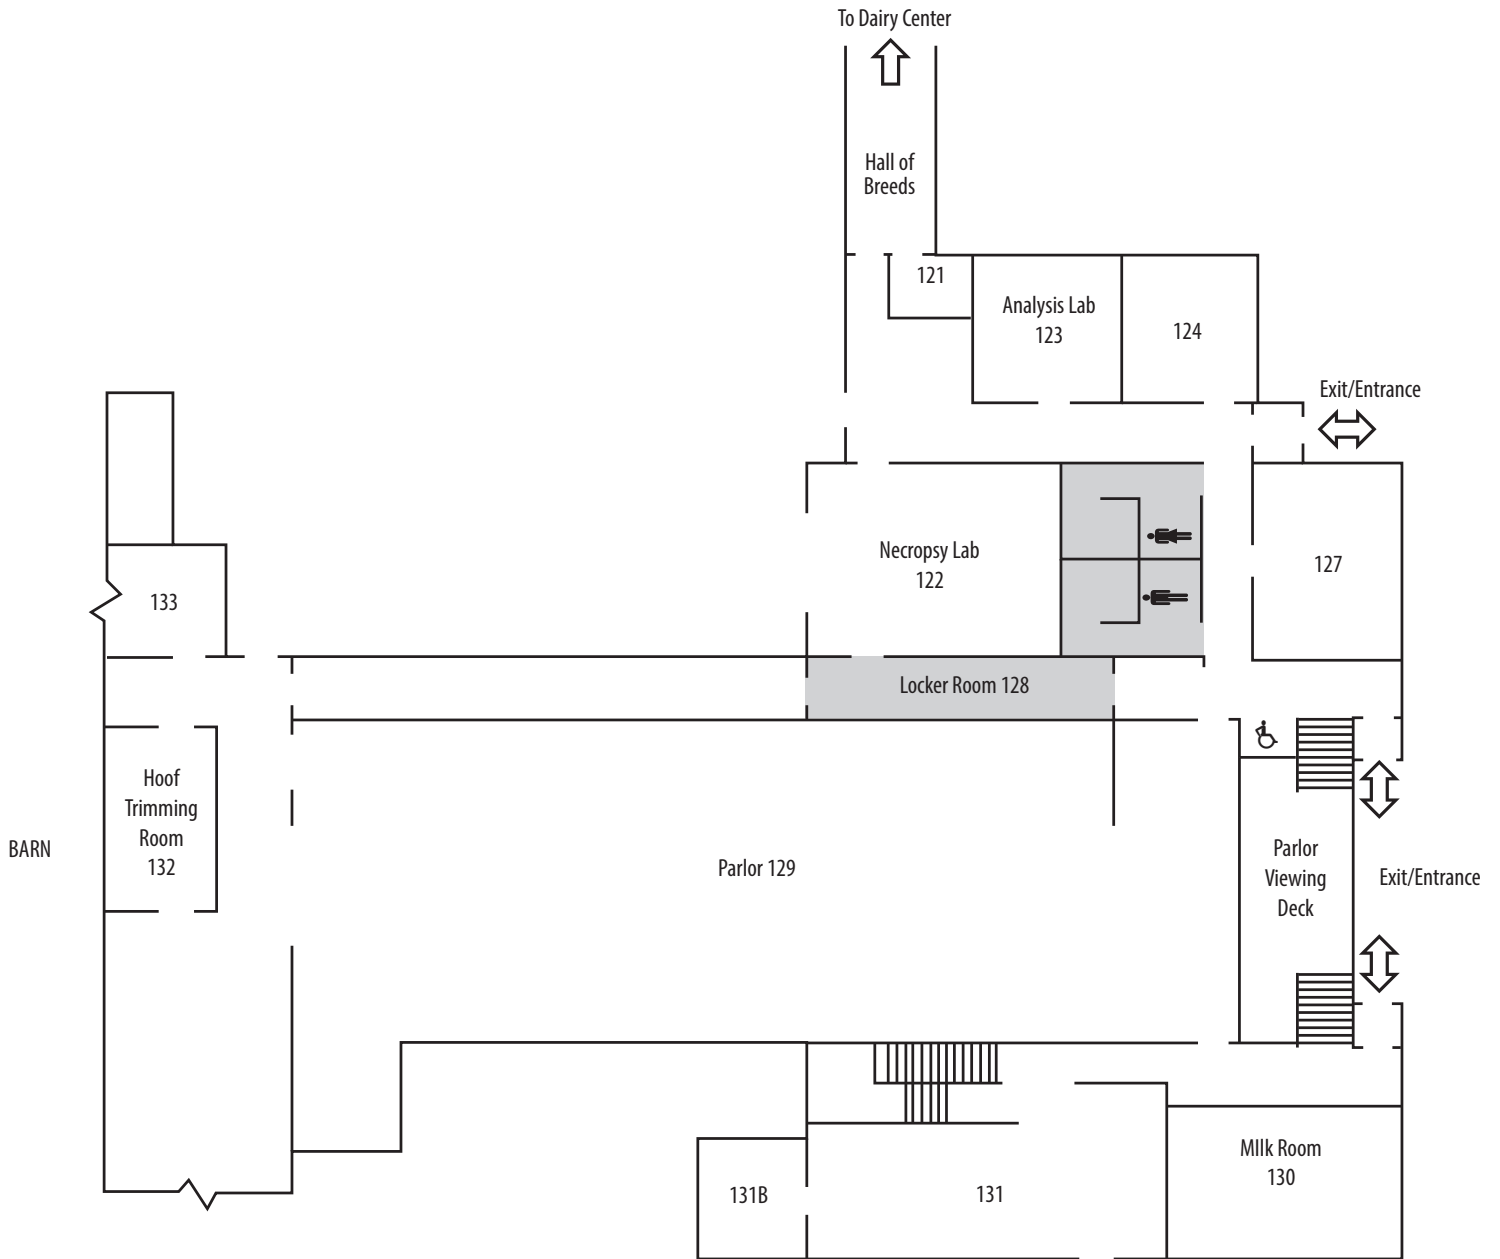

Shaded areas denote storm shelters.

Iowa's Dairy Center - Education Center

Shaded areas denote storm shelters.

Iowa's Dairy Center - Production Center

Shaded areas denote storm shelters.

Iowa's Robotic Dairy Center