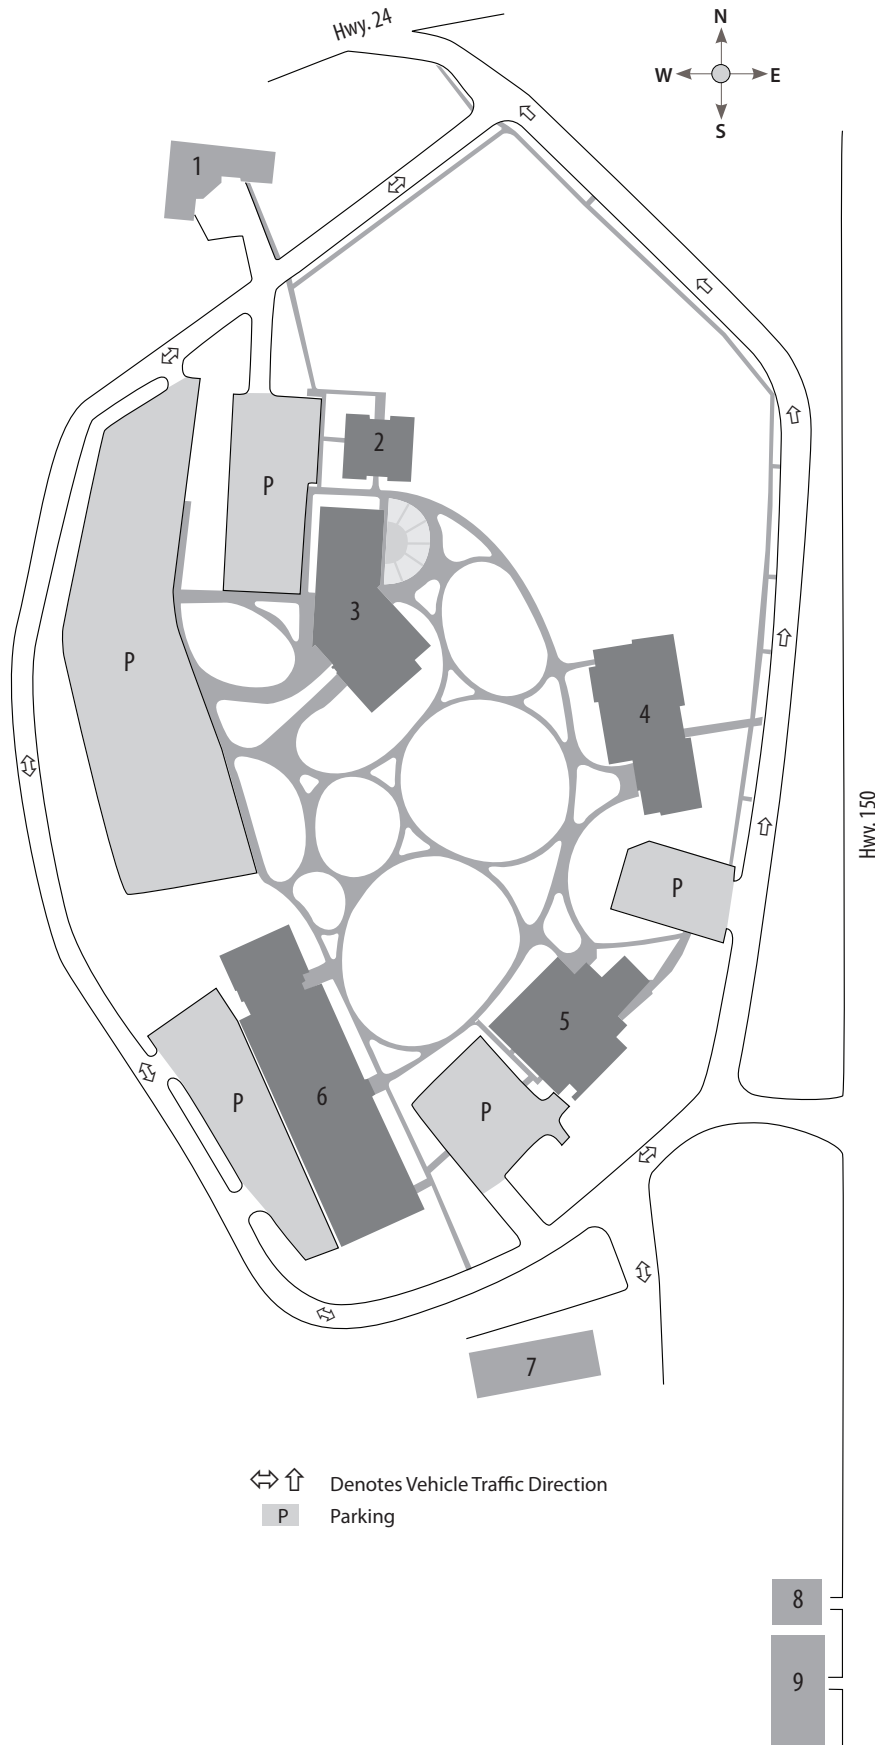

4. Max Clark Hall

- Arts and Sciences
- Business Programs
- Cosmetology Program & Salon
- Health Programs
- Computer Labs

5. Wilder Business Center

- Auditorium
- Computer Information Systems - Helpdesk
- Business and Community Solutions
- Online and Blended Learning
- Advancement, Foundation and Alumni Relations
- Print Center

6. Industrial Technologies Building

- Career and Technical Programs
- Maintenance and Deliveries

7. Ag Technologies Building

- John Deere TECH
- Welding
- Open Lab

8. Beef Education Facility

9. Iowa's Dairy Center

- Agriculture and Animal Science Programs
- Iowa's Robotic Dairy Center
- Science Labs

↔ ↑ Denotes Vehicle Traffic Direction
P Parking

Child Development Center - Level 1

- Early Childhood Classrooms 116 & 120 (use side, lower level entrance)

Shaded areas denote storm shelters.

Child Development Center - Level 2

Shaded areas denote storm shelters.

Darwin L. Schrage Administration Building

Shaded areas denote storm shelters.

Student Center - Level 1