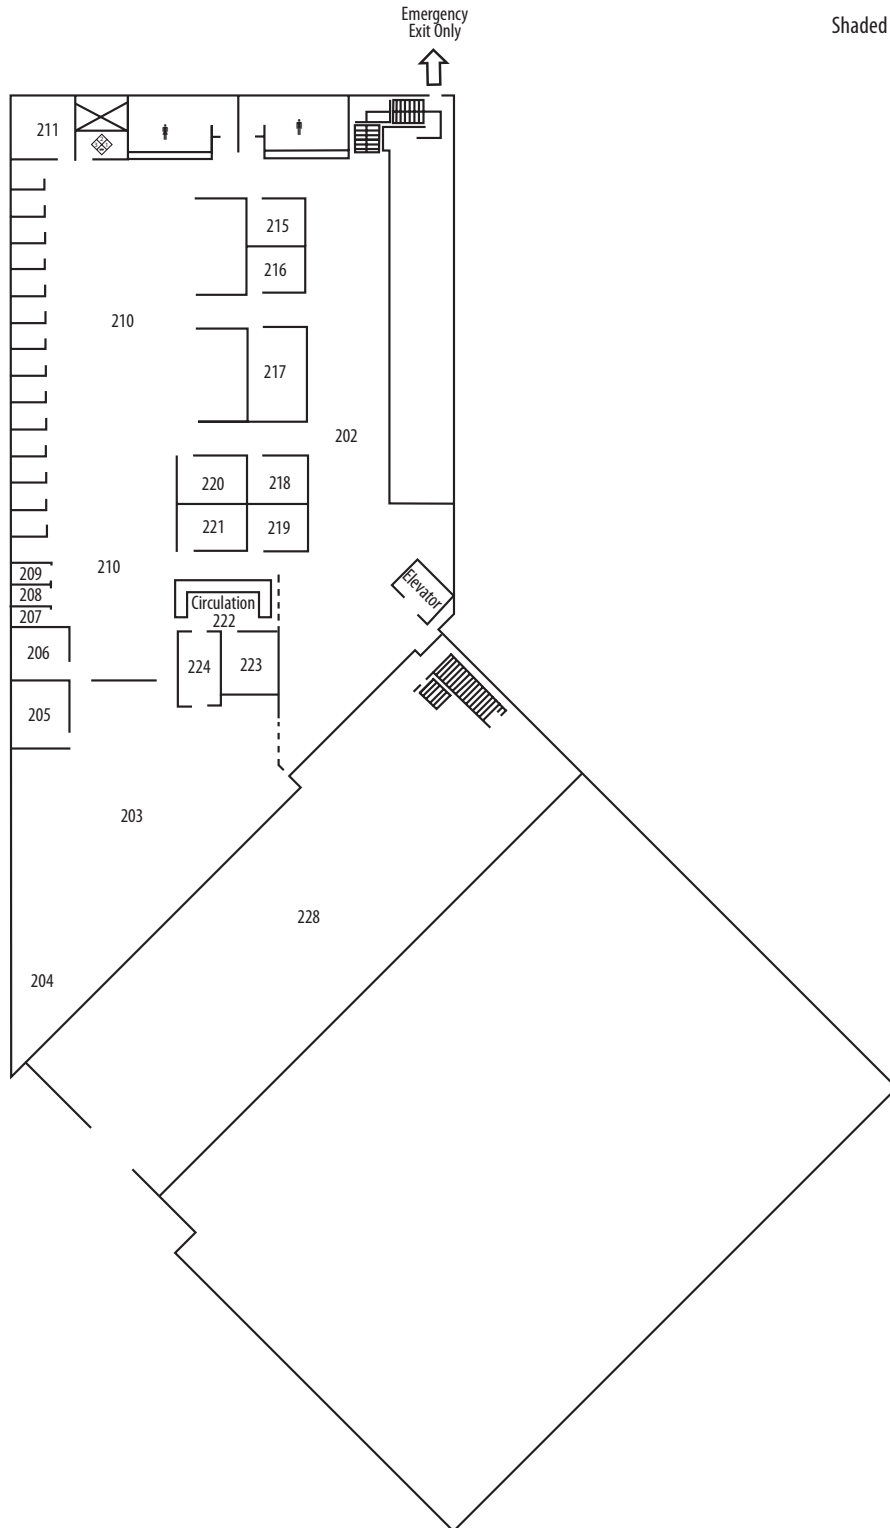

Shaded areas denote storm shelters.

Child Development Center - Level 2

Shaded areas denote storm shelters.

Darwin L. Schrage Administration Building

Shaded areas denote storm shelters.

Student Center - Level 1

Shaded areas denote storm shelters.

Student Center - Level 2

Shaded areas denote storm shelters.

Max Clark Hall - Level 1

Shaded areas denote storm shelters.

Max Clark Hall - Level 2

Shaded areas denote storm shelters.