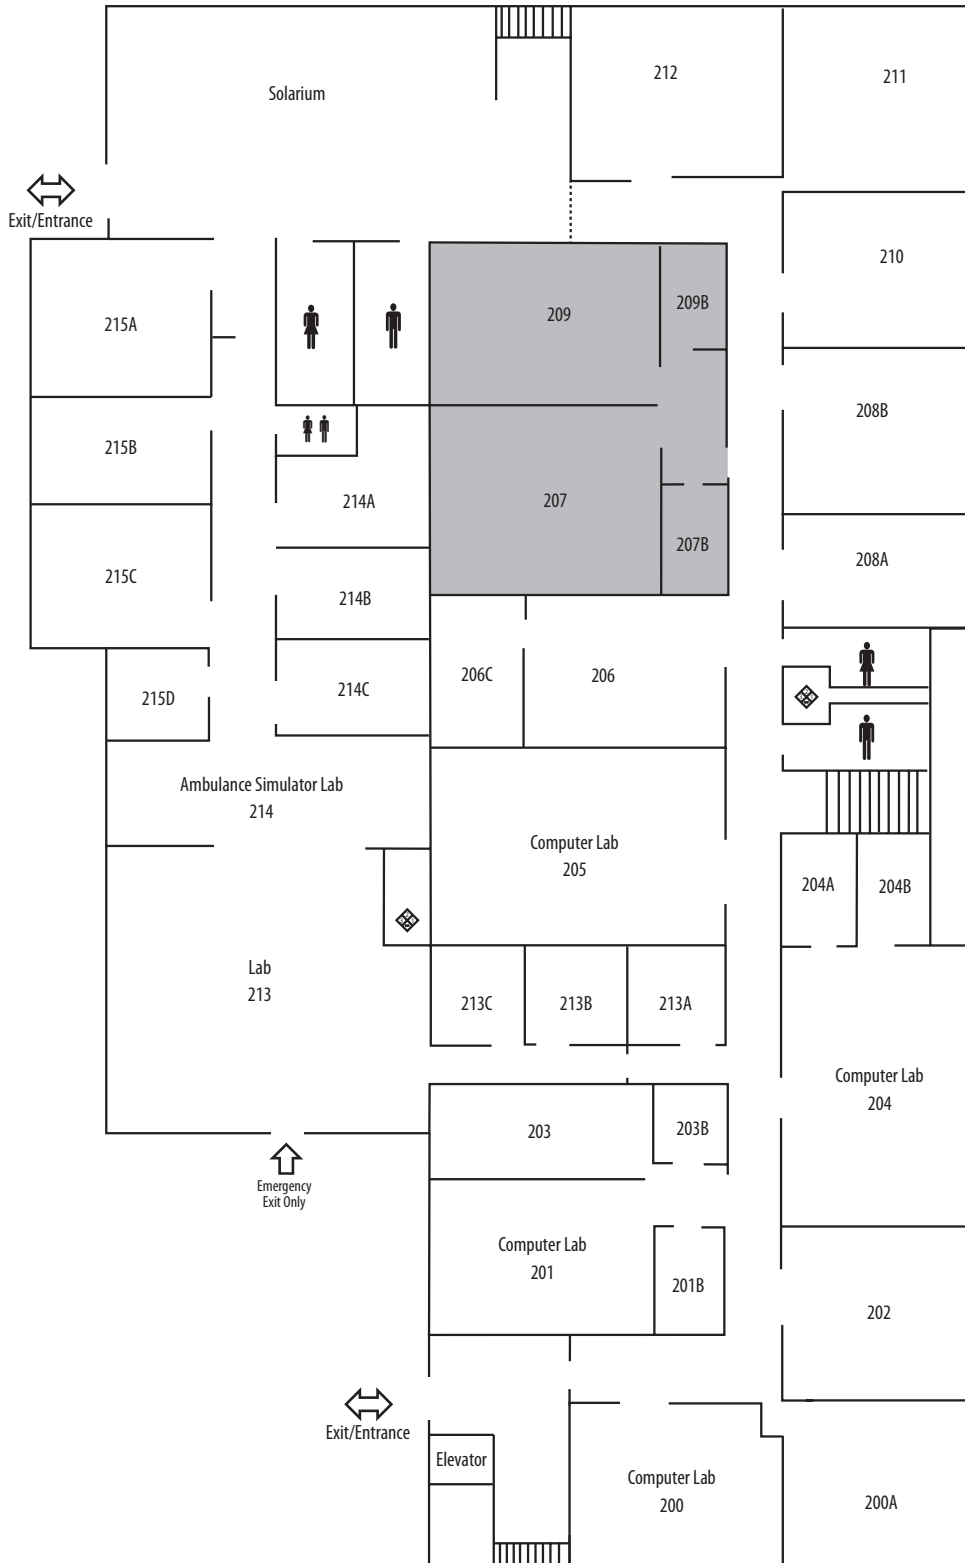

Shaded areas denote storm shelters.

Child Development Center - Level 2

Shaded areas denote storm shelters.

Darwin L. Schrage Administration Building

Shaded areas denote storm shelters.

Student Center - Level 1

Shaded areas denote storm shelters.

Student Center - Level 2

Shaded areas denote storm shelters.

Max Clark Hall - Level 1

Shaded areas denote storm shelters.

Max Clark Hall - Level 2

Shaded areas denote storm shelters.

Wilder Business Center

Shaded areas denote storm shelters.

Industrial Technologies Building

Shaded areas denote storm shelters.

Ag Technologies Building

Shaded areas denote storm shelters.

Beef Education Facility