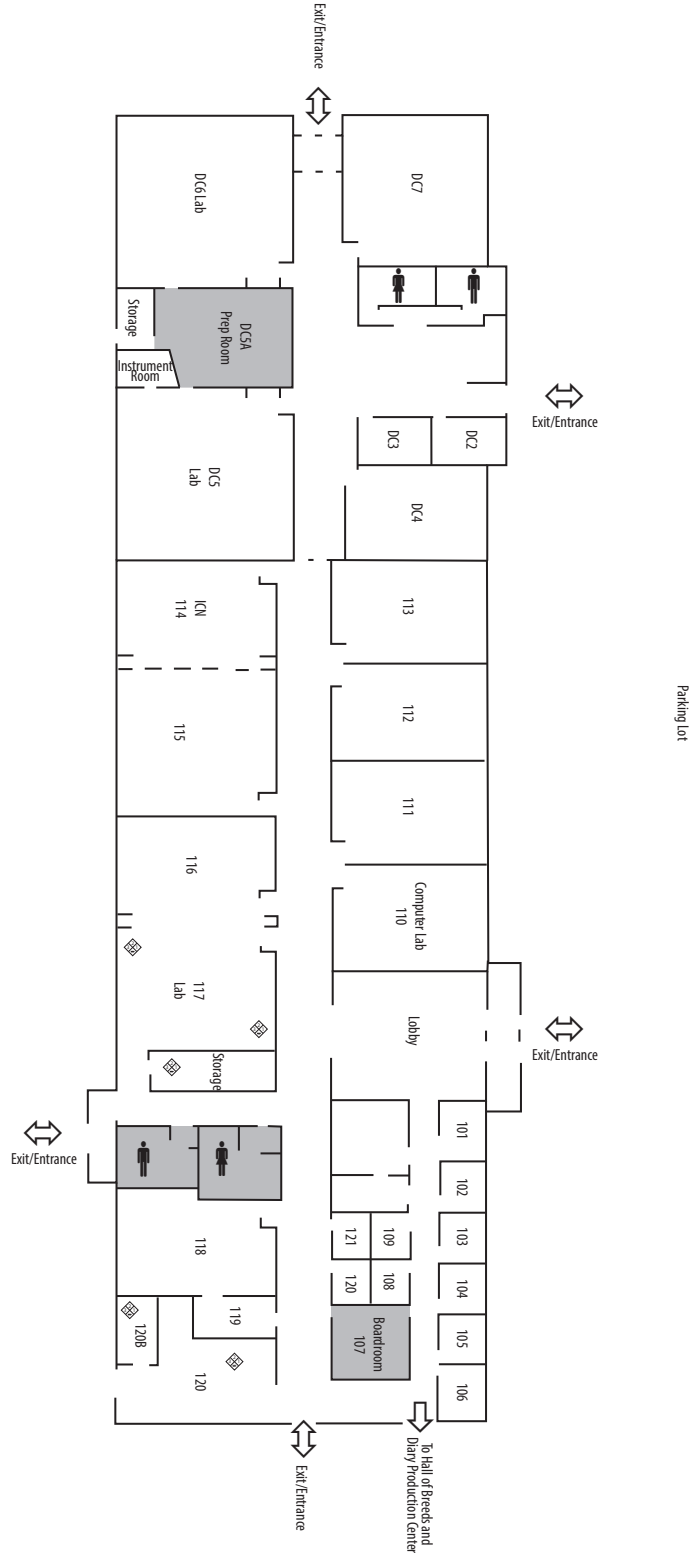

4. Max Clark Hall

- Arts and Sciences
- Business Programs
- Cosmetology Program & Salon
- Health Programs
- Computer Labs

5. Wilder Business Center

- Auditorium
- Computer Information Systems - Helpdesk
- Business and Community Solutions
- Online and Blended Learning
- Advancement, Foundation and Alumni Relations
- Print Center

Shaded areas denote storm shelters.

Student Center - Level 2

Shaded areas denote storm shelters.

Max Clark Hall - Level 1

Shaded areas denote storm shelters.

Max Clark Hall - Level 2

Shaded areas denote storm shelters.

Wilder Business Center

Shaded areas denote storm shelters.

Industrial Technologies Building

Shaded areas denote storm shelters.

Ag Technologies Building

Shaded areas denote storm shelters.

Beef Education Facility

Shaded areas denote storm shelters.

Iowa's Dairy Center - Education Center

Shaded areas denote storm shelters.

Iowa's Dairy Center - Production Center

Shaded areas denote storm shelters.

Iowa's Robotic Dairy Center