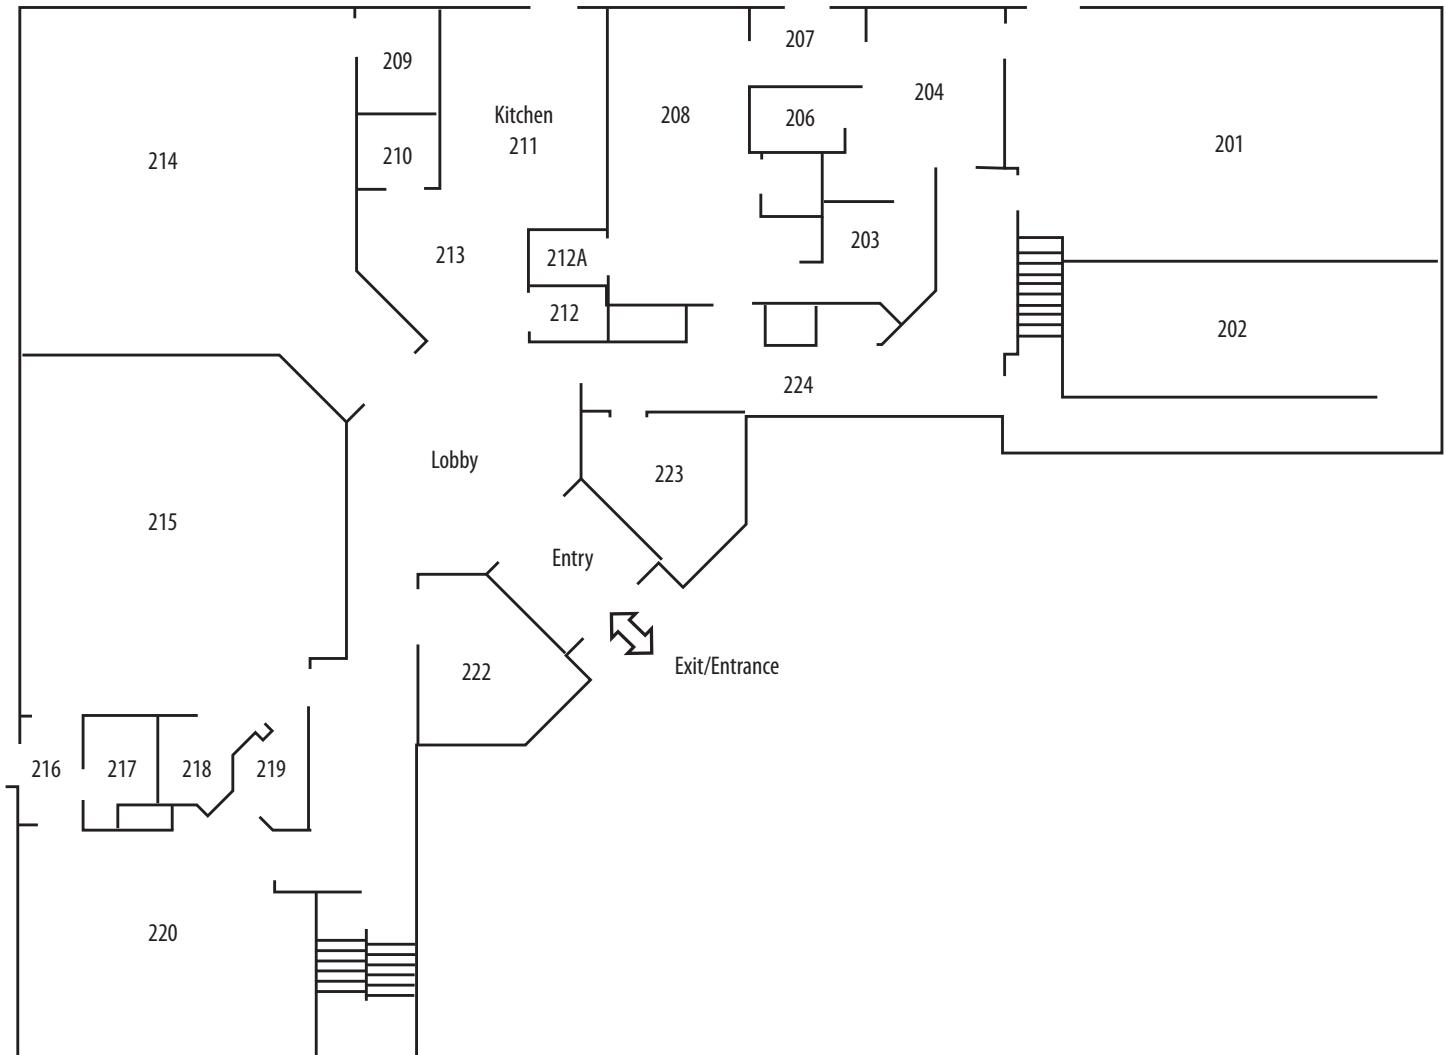

Shaded areas denote storm shelters.

Child Development Center - Level 2

Shaded areas denote storm shelters.

Darwin L. Schrage Administration Building

Shaded areas denote storm shelters.

Student Center - Level 1