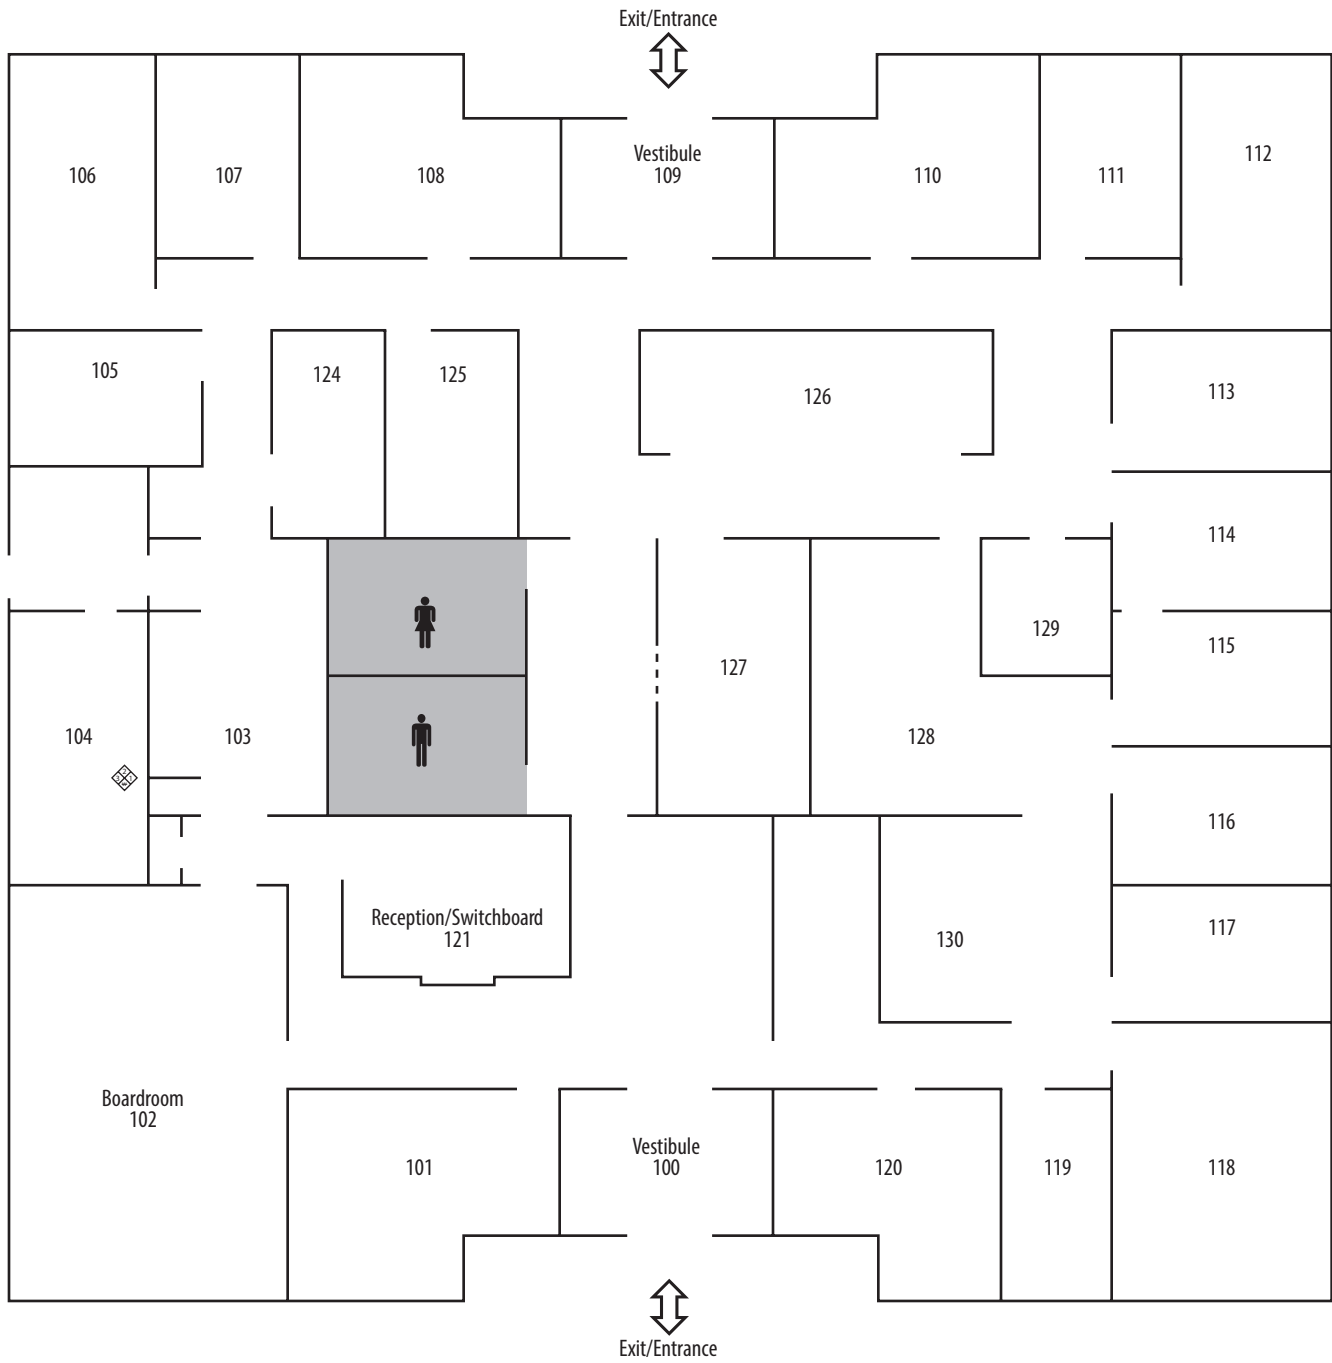

- Agriculture and Animal Science Programs
- Iowa's Robotic Dairy Center
- Science Labs

↔ ↑ Denotes Vehicle Traffic Direction
P Parking

Child Development Center - Level 1

- Early Childhood Classrooms 116 & 120 (use side, lower level entrance)

Shaded areas denote storm shelters.

Child Development Center - Level 2

Shaded areas denote storm shelters.

Darwin L. Schrage Administration Building

Shaded areas denote storm shelters.

Student Center - Level 1

Shaded areas denote storm shelters.

Student Center - Level 2

Shaded areas denote storm shelters.

Max Clark Hall - Level 1

Shaded areas denote storm shelters.

Max Clark Hall - Level 2

Shaded areas denote storm shelters.