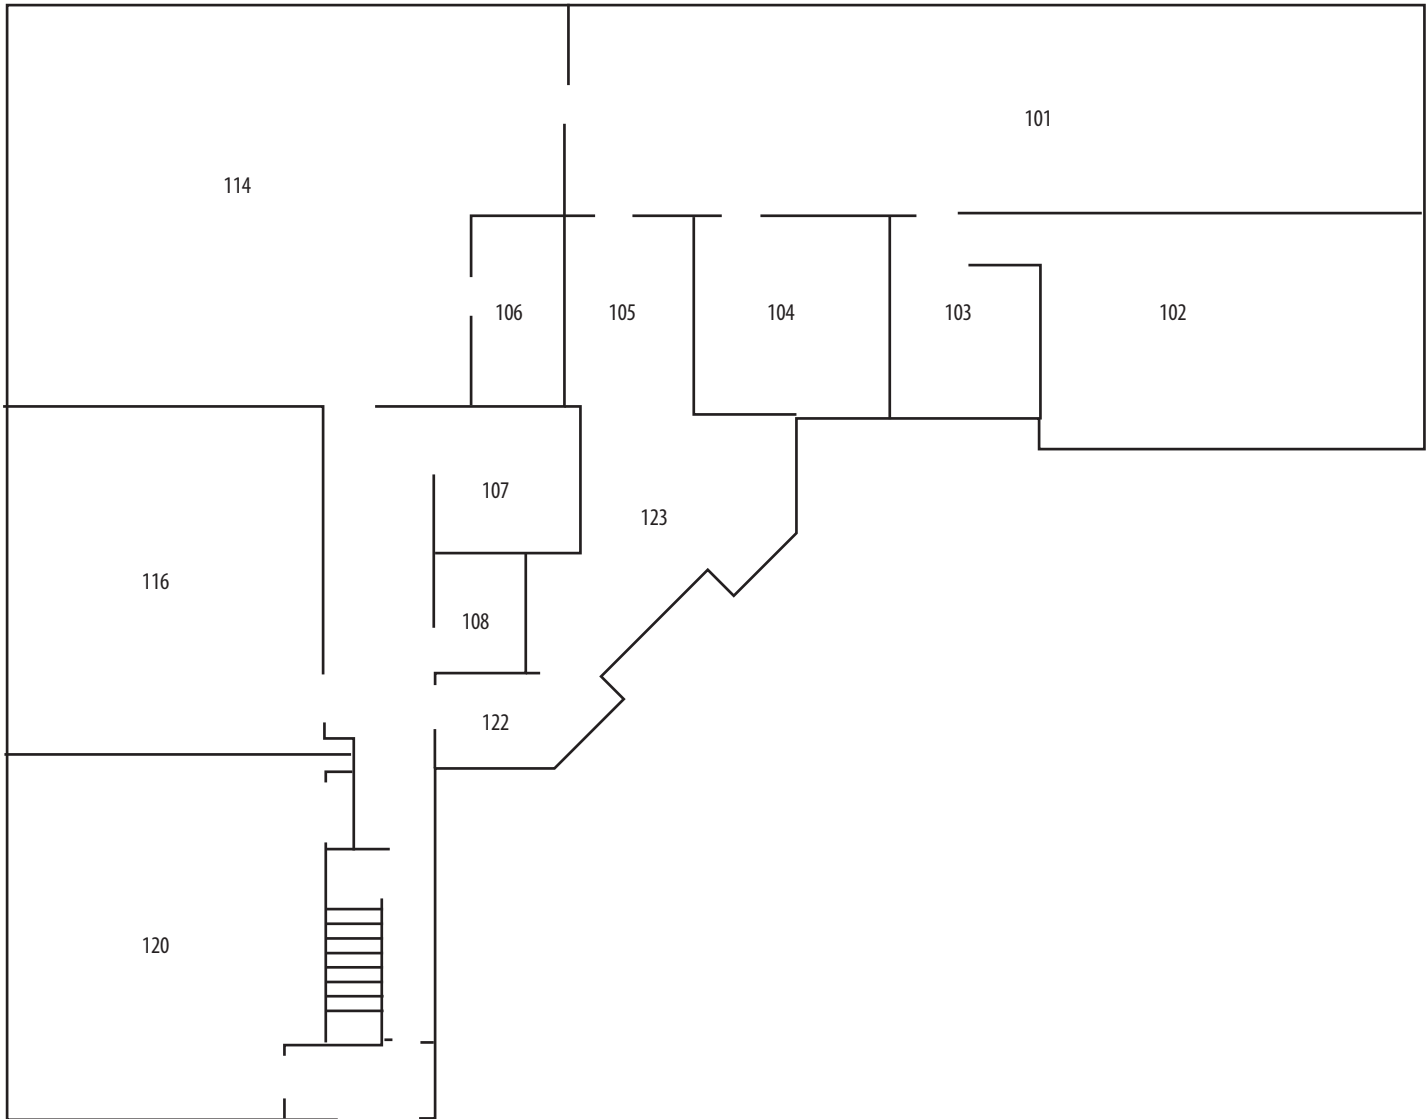

- Agriculture and Animal Science Programs
- Iowa's Robotic Dairy Center
- Science Labs

↔ ↑ Denotes Vehicle Traffic Direction
P Parking

Child Development Center - Level 1

- Early Childhood Classrooms 116 & 120 (use side, lower level entrance)

Shaded areas denote storm shelters.

Child Development Center - Level 2

Shaded areas denote storm shelters.

Darwin L. Schrage Administration Building

Shaded areas denote storm shelters.

Student Center - Level 1