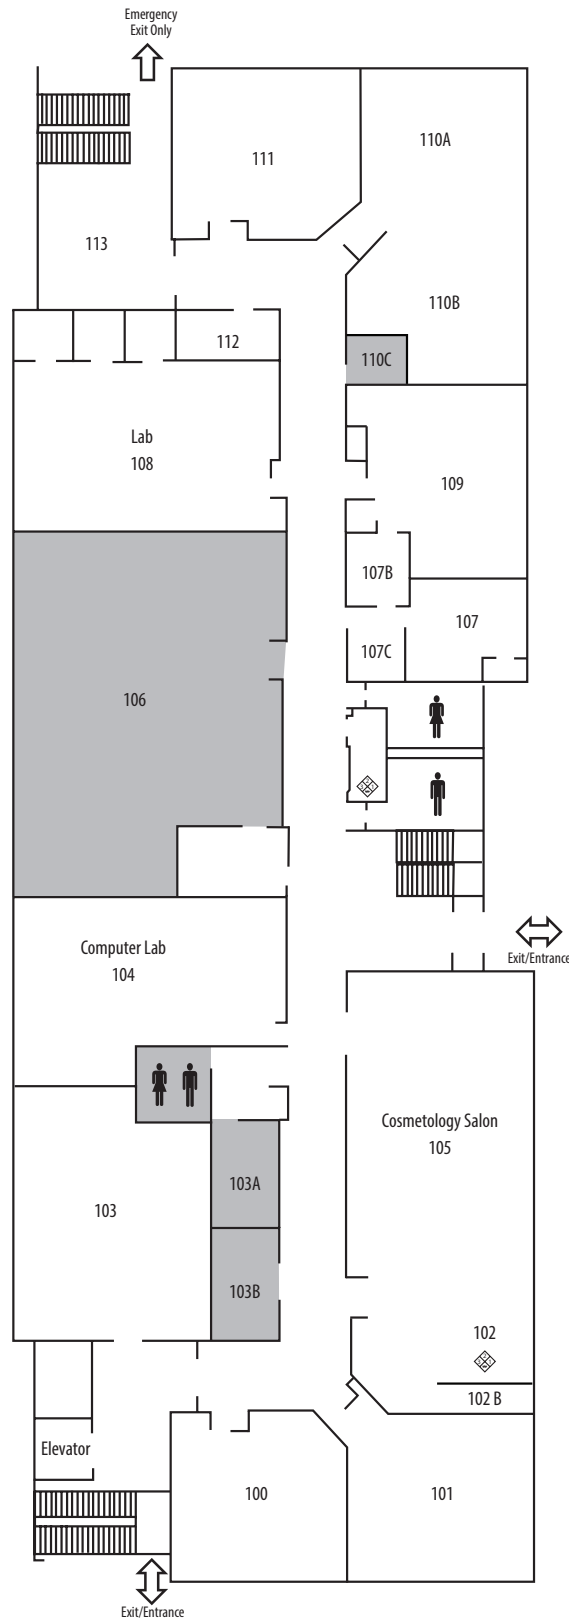

Shaded areas denote storm shelters.

Student Center - Level 2

Shaded areas denote storm shelters.

Max Clark Hall - Level 1

Shaded areas denote storm shelters.

Max Clark Hall - Level 2

Shaded areas denote storm shelters.