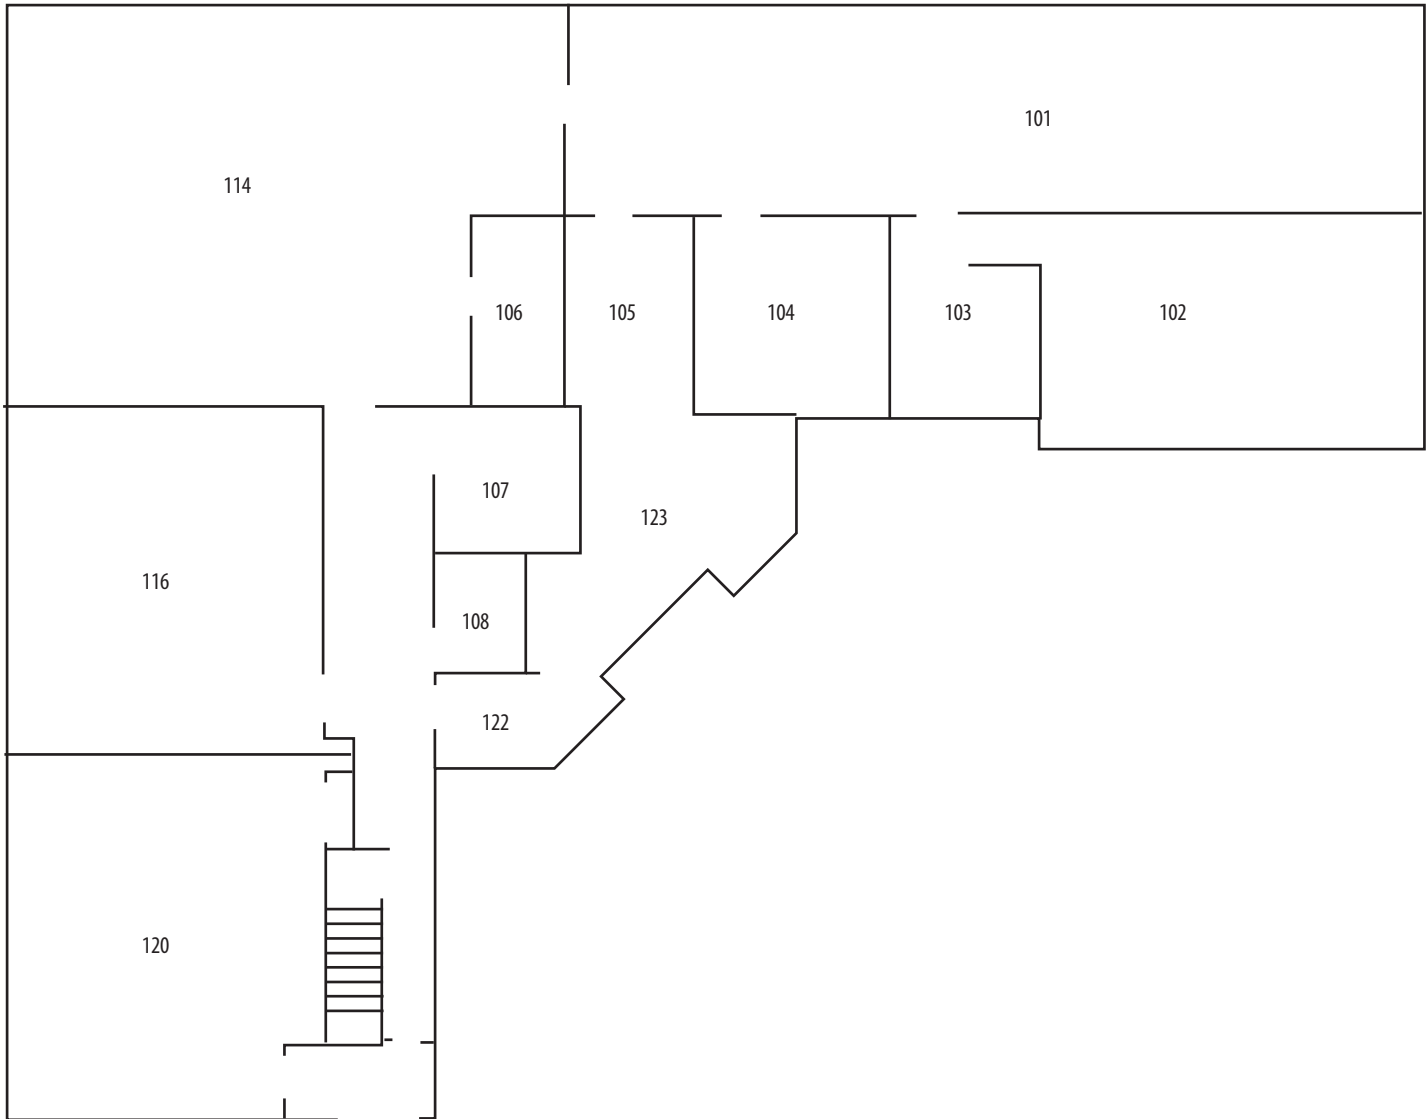

Child Development Center - Level 1

- Early Childhood Classrooms 116 & 120 (use side, lower level entrance)

Shaded areas denote storm shelters.

Child Development Center - Level 2

Shaded areas denote storm shelters.