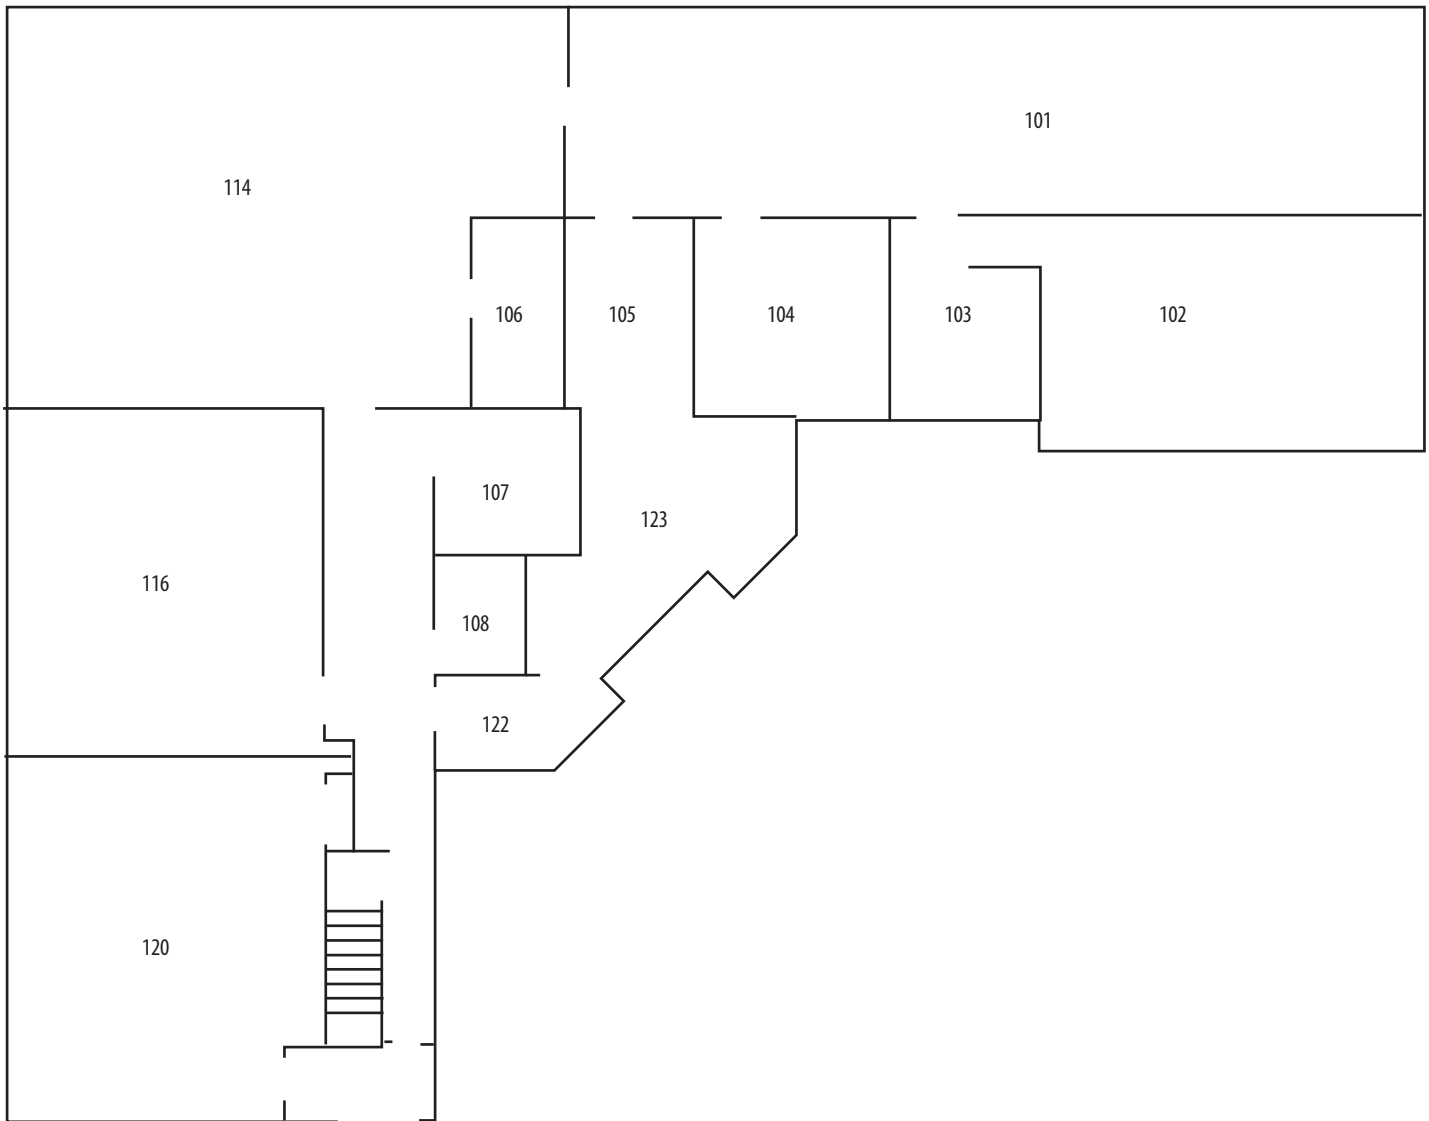

Child Development Center - Level 1

- Early Childhood Classrooms 116 & 120 (use side, lower level entrance)

Shaded areas denote storm shelters.

Child Development Center - Level 2

Shaded areas denote storm shelters.