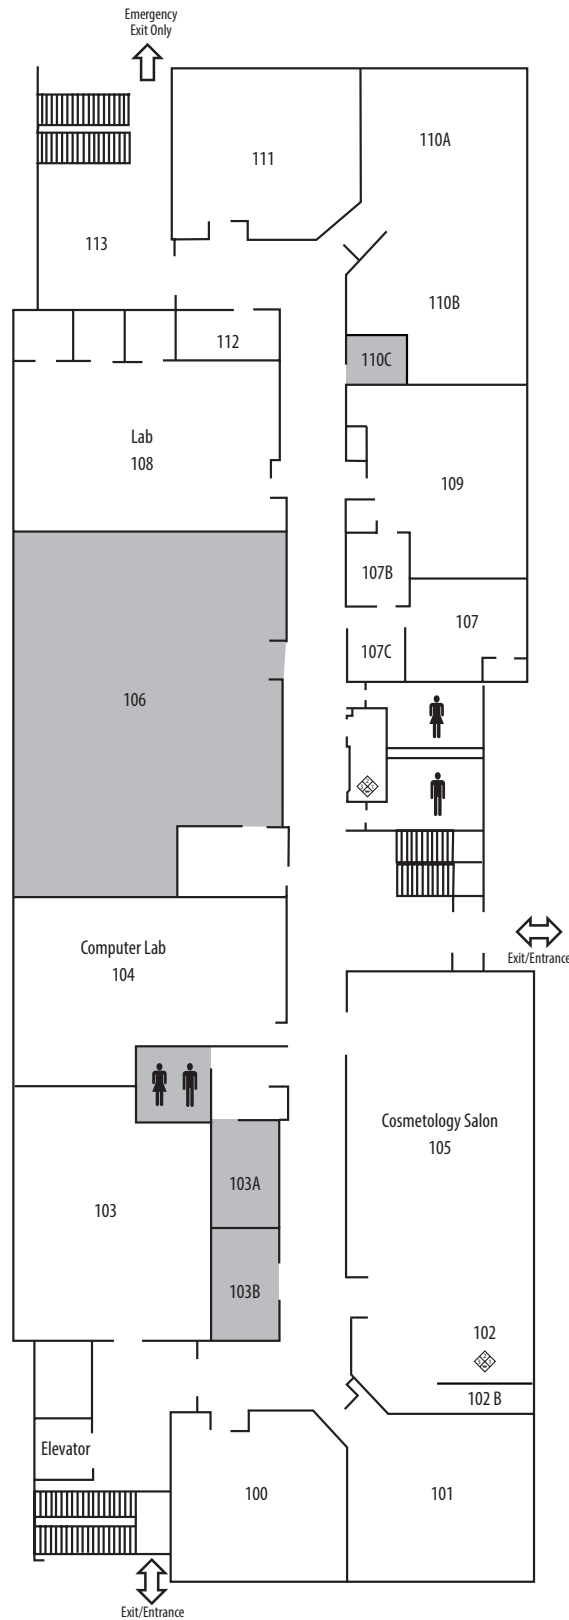

# Max Clark Hall - Level 1

Shaded areas denote storm shelters.

# Max Clark Hall - Level 2

Shaded areas denote storm shelters.