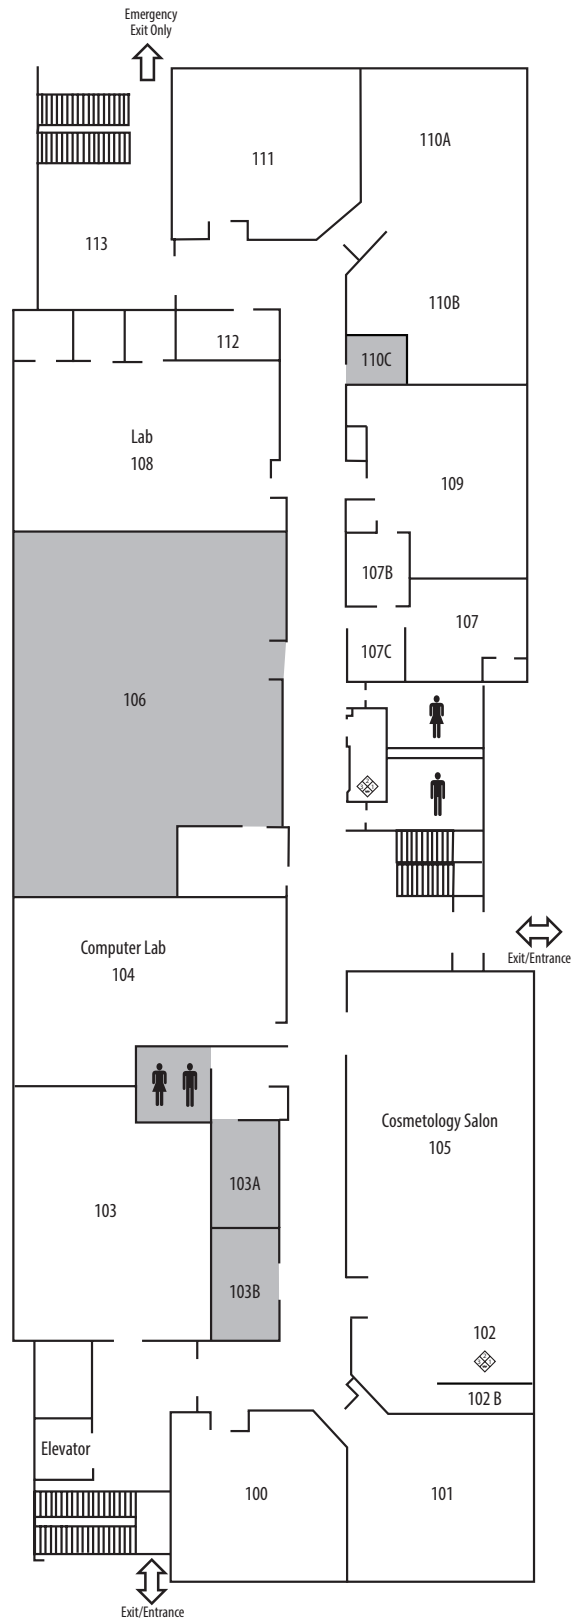

Max Clark Hall - Level 1

Shaded areas denote storm shelters.

Max Clark Hall - Level 2

Shaded areas denote storm shelters.