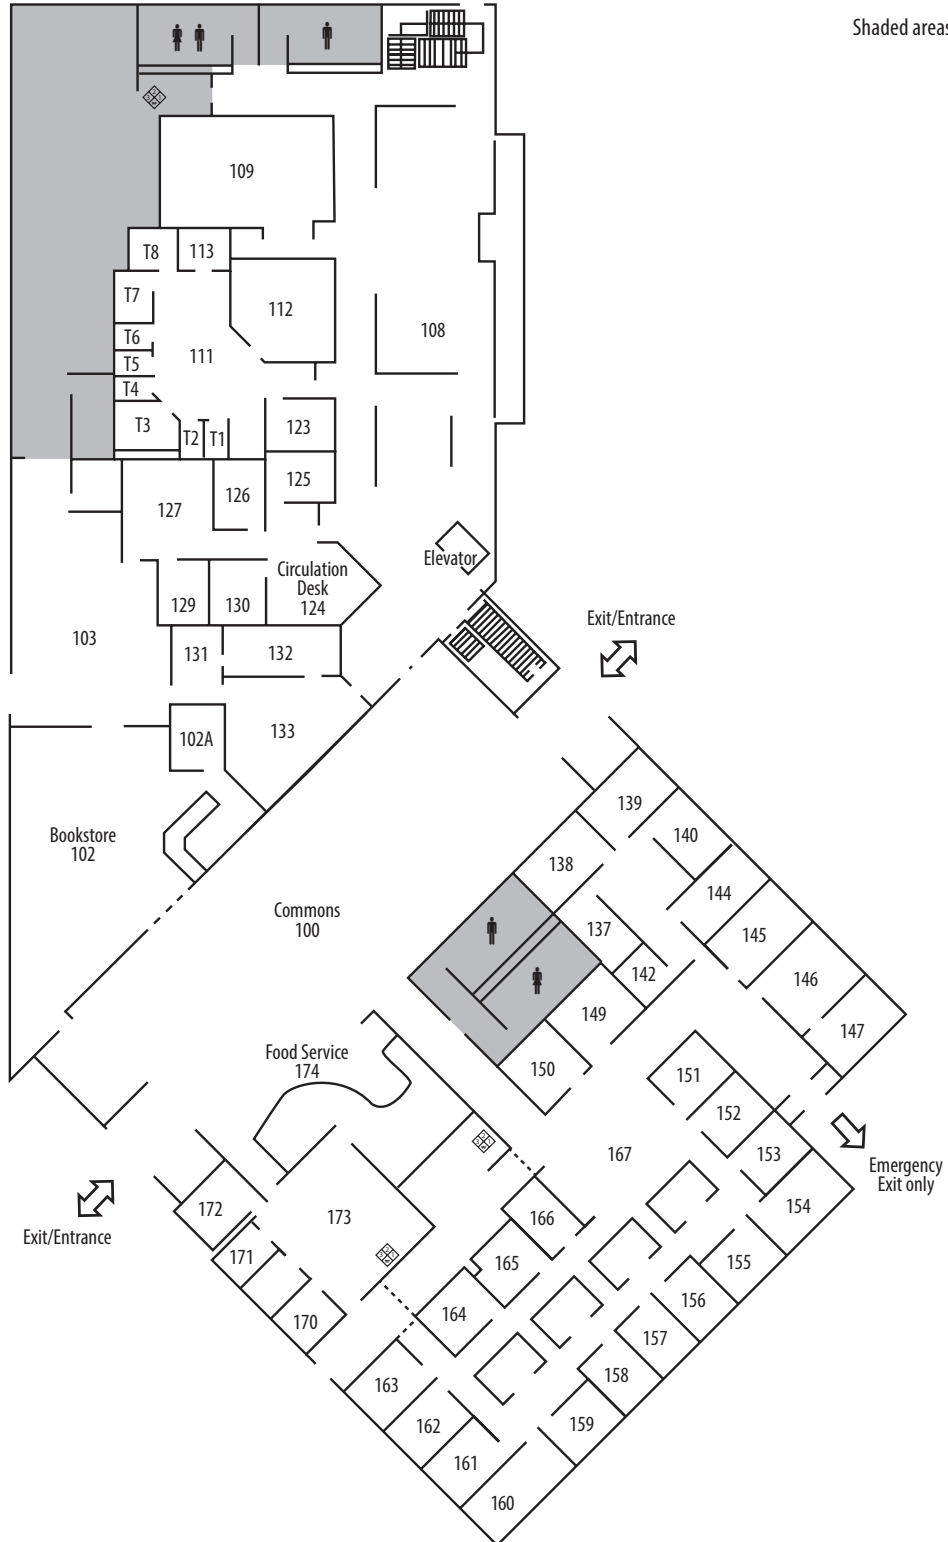

Student Center - Level 1

Shaded areas denote storm shelters.

Student Center - Level 2

Shaded areas denote storm shelters.