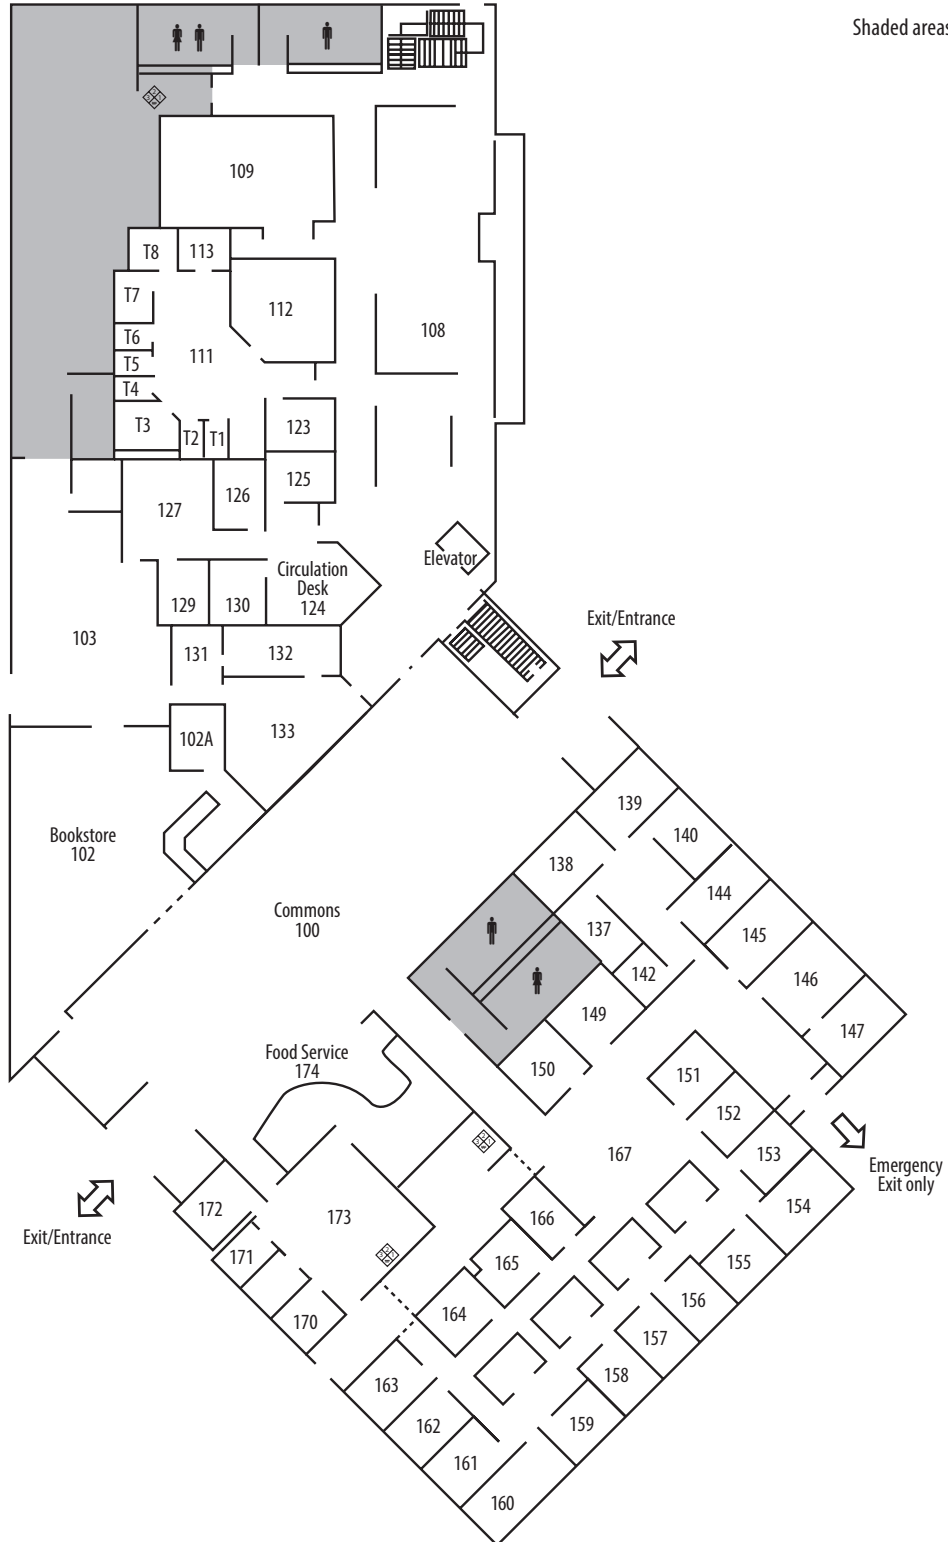

Student Center - Level 1

Shaded areas denote storm shelters.

Student Center - Level 2

Shaded areas denote storm shelters.