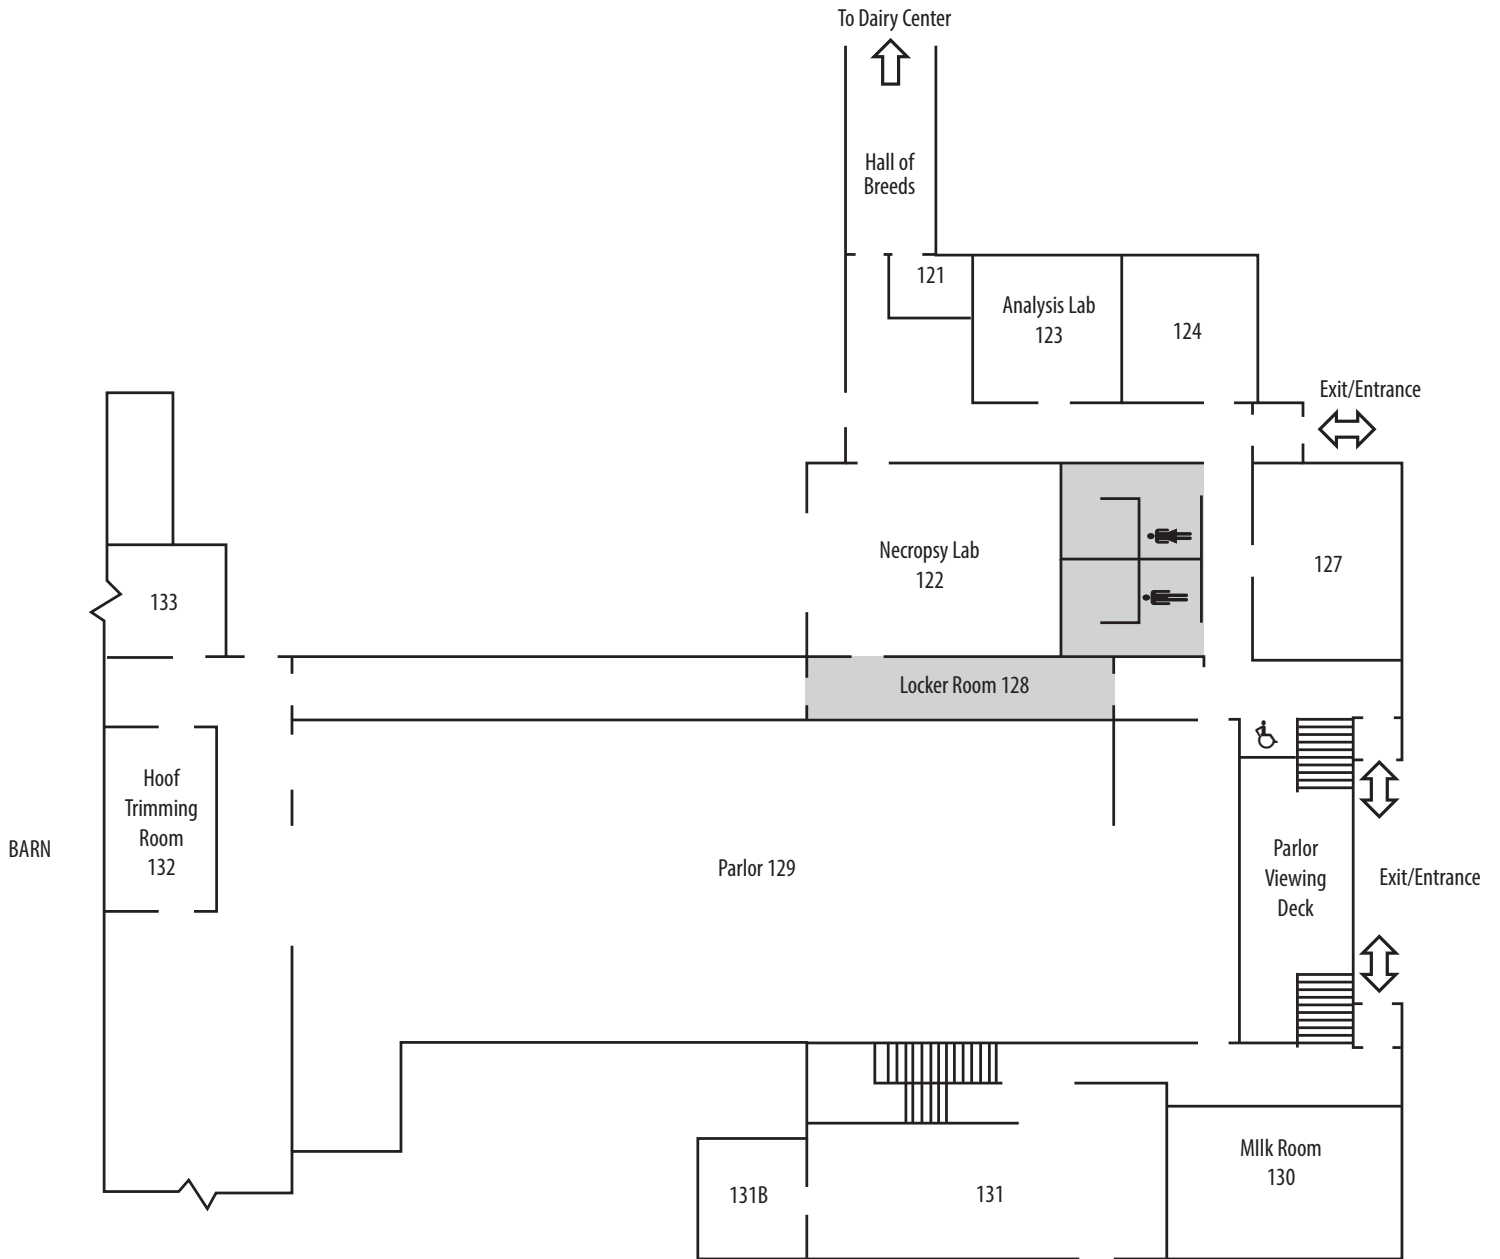

Iowa's Dairy Center - Education Center

Shaded areas denote storm shelters.

Iowa's Dairy Center - Production Center

Shaded areas denote storm shelters.

Iowa's Robotic Dairy Center

Shaded areas denote storm shelters.