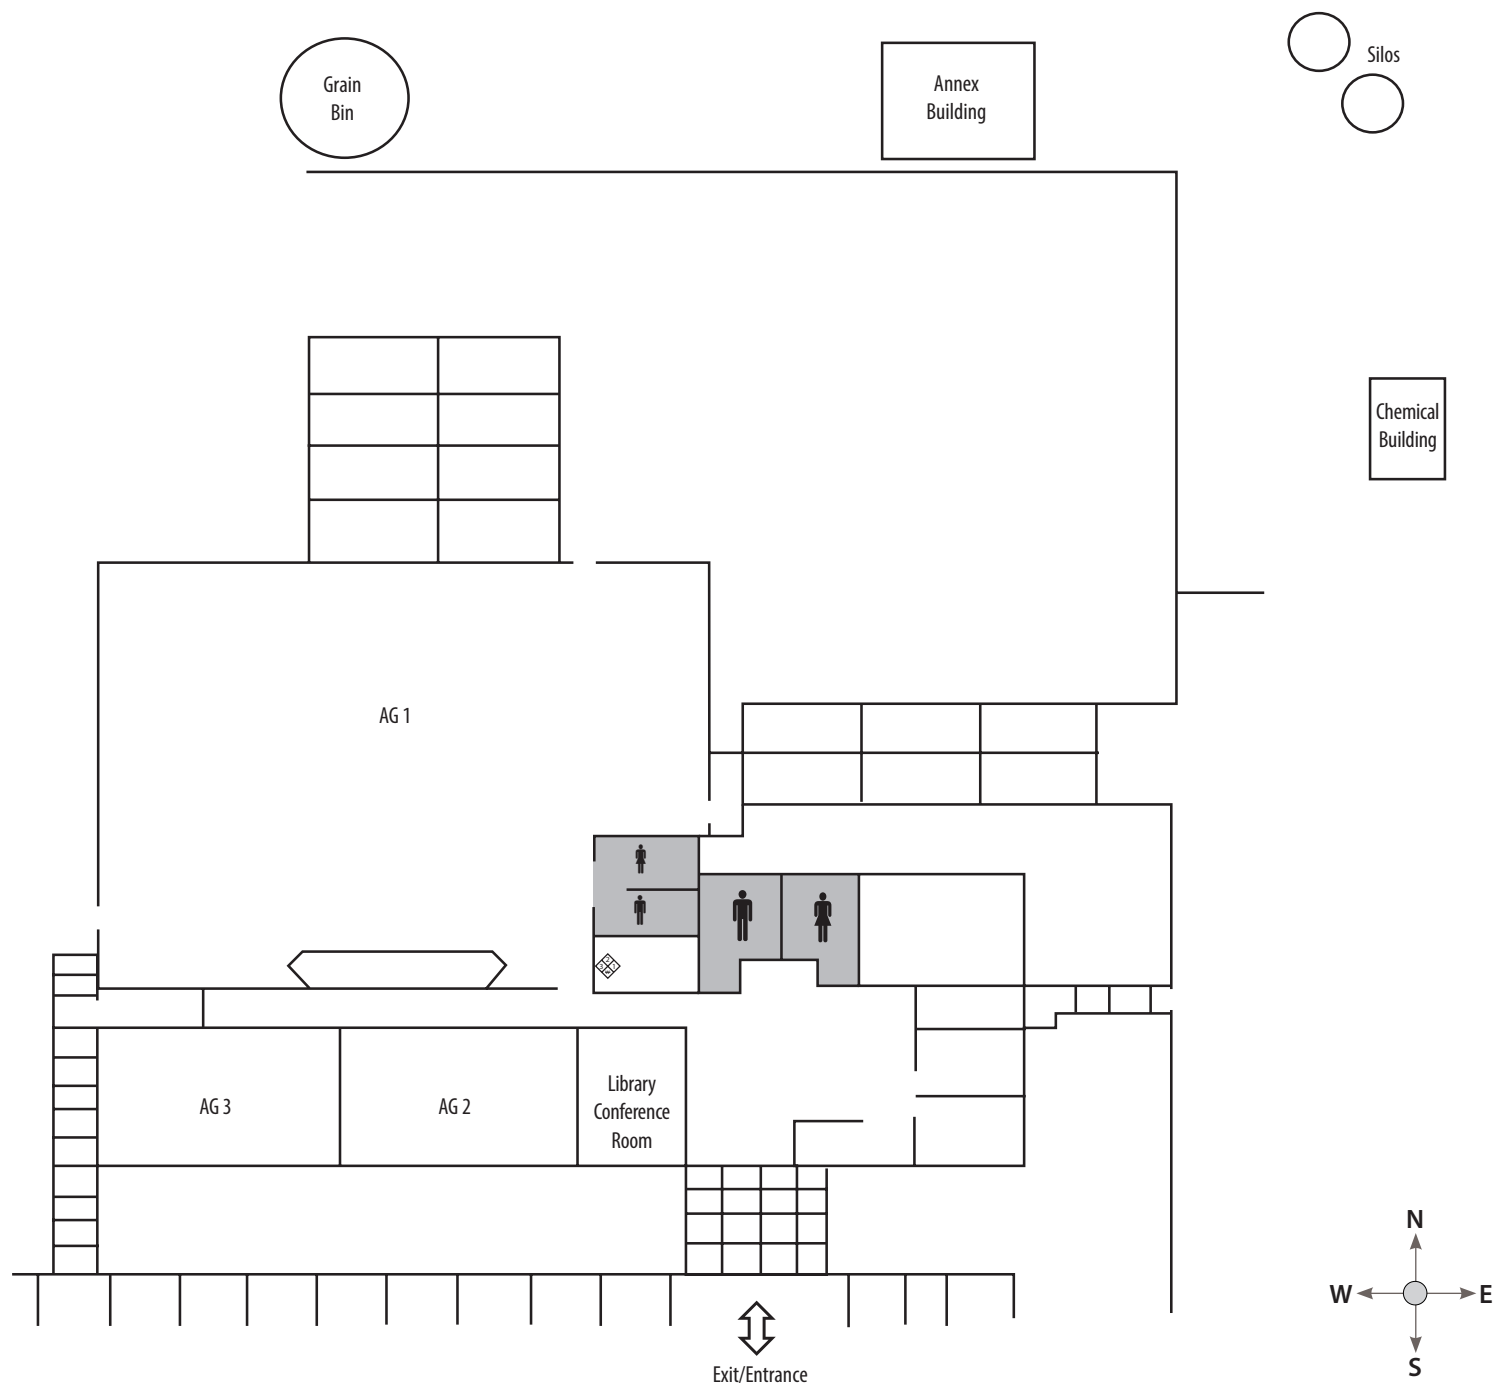

■ = Storm shelter areas

Northeast Iowa Community College PEOSTA CAMPUS • MAIN BUILDING • UPPER LEVEL

Northeast Iowa Community College

PEOSTA CAMPUS • MAIN BUILDING • LOWER LEVEL

INDUSTRIAL TECHNOLOGIES BUILDING - LEVEL 1

Peosta Campus

■ = Storm shelter areas

INDUSTRIAL TECHNOLOGIES BUILDING - LEVEL 2

Peosta Campus

■ = Storm shelter areas

NATIONAL EDUCATION CENTER FOR AGRICULTURAL SAFETY (NECAS)

Peosta Campus

■ = Storm shelter areas

GAS UTILITY AND CONSTRUCTION BUILDING

Peosta Campus

■ = Storm shelter areas