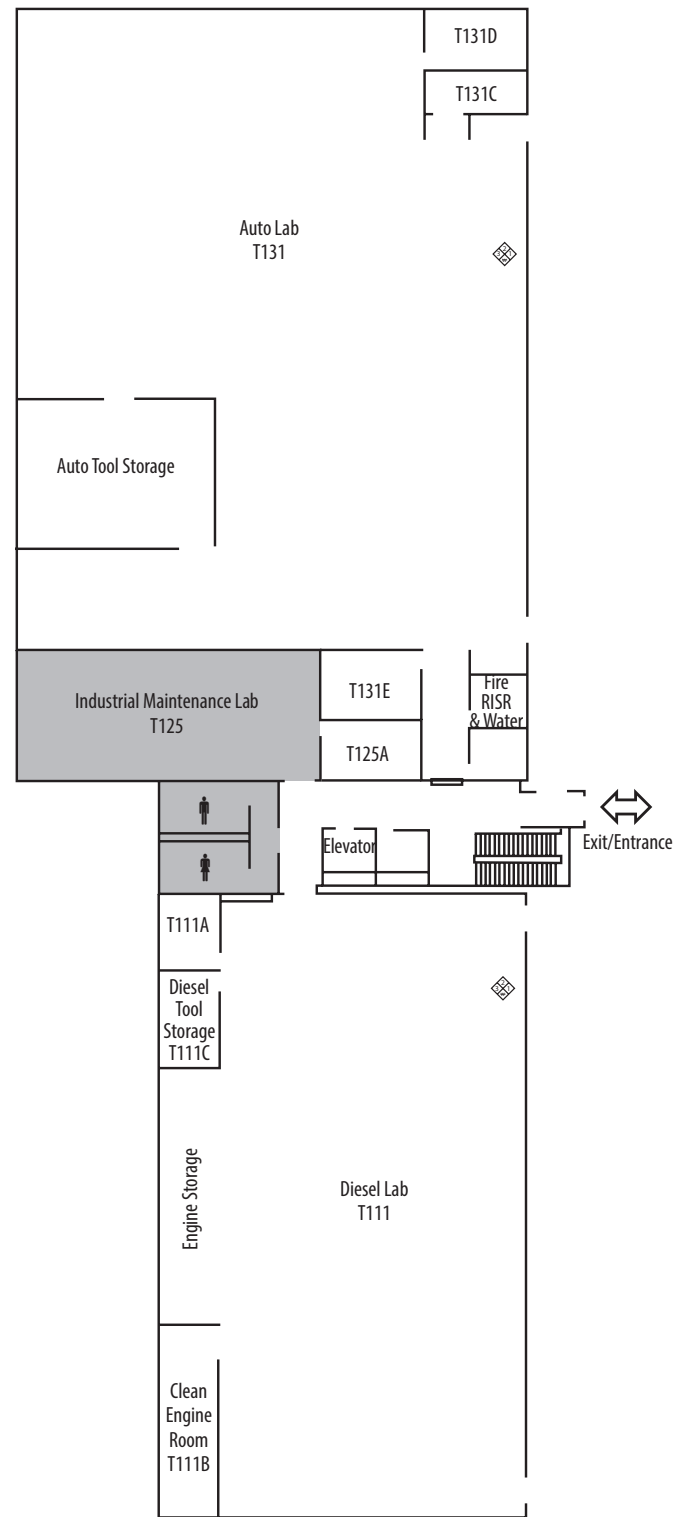

INDUSTRIAL TECHNOLOGIES BUILDING - LEVEL 1

Peosta Campus