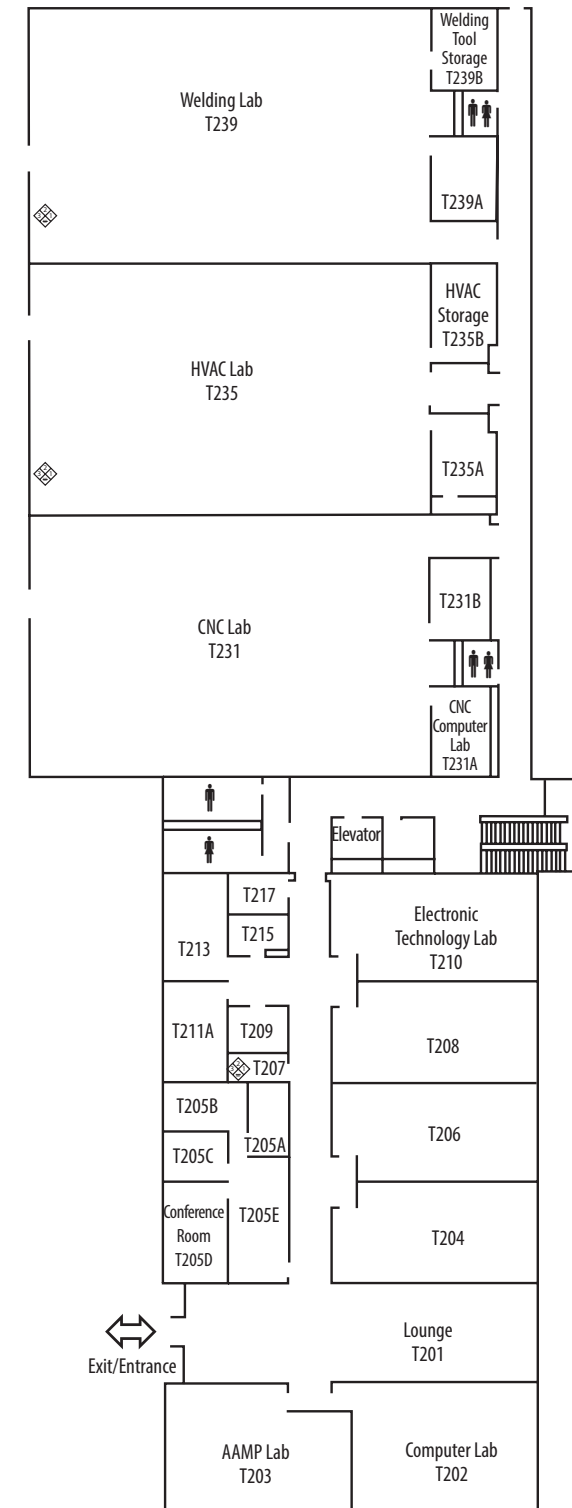

INDUSTRIAL TECHNOLOGIES BUILDING - LEVEL 2

Peosta Campus