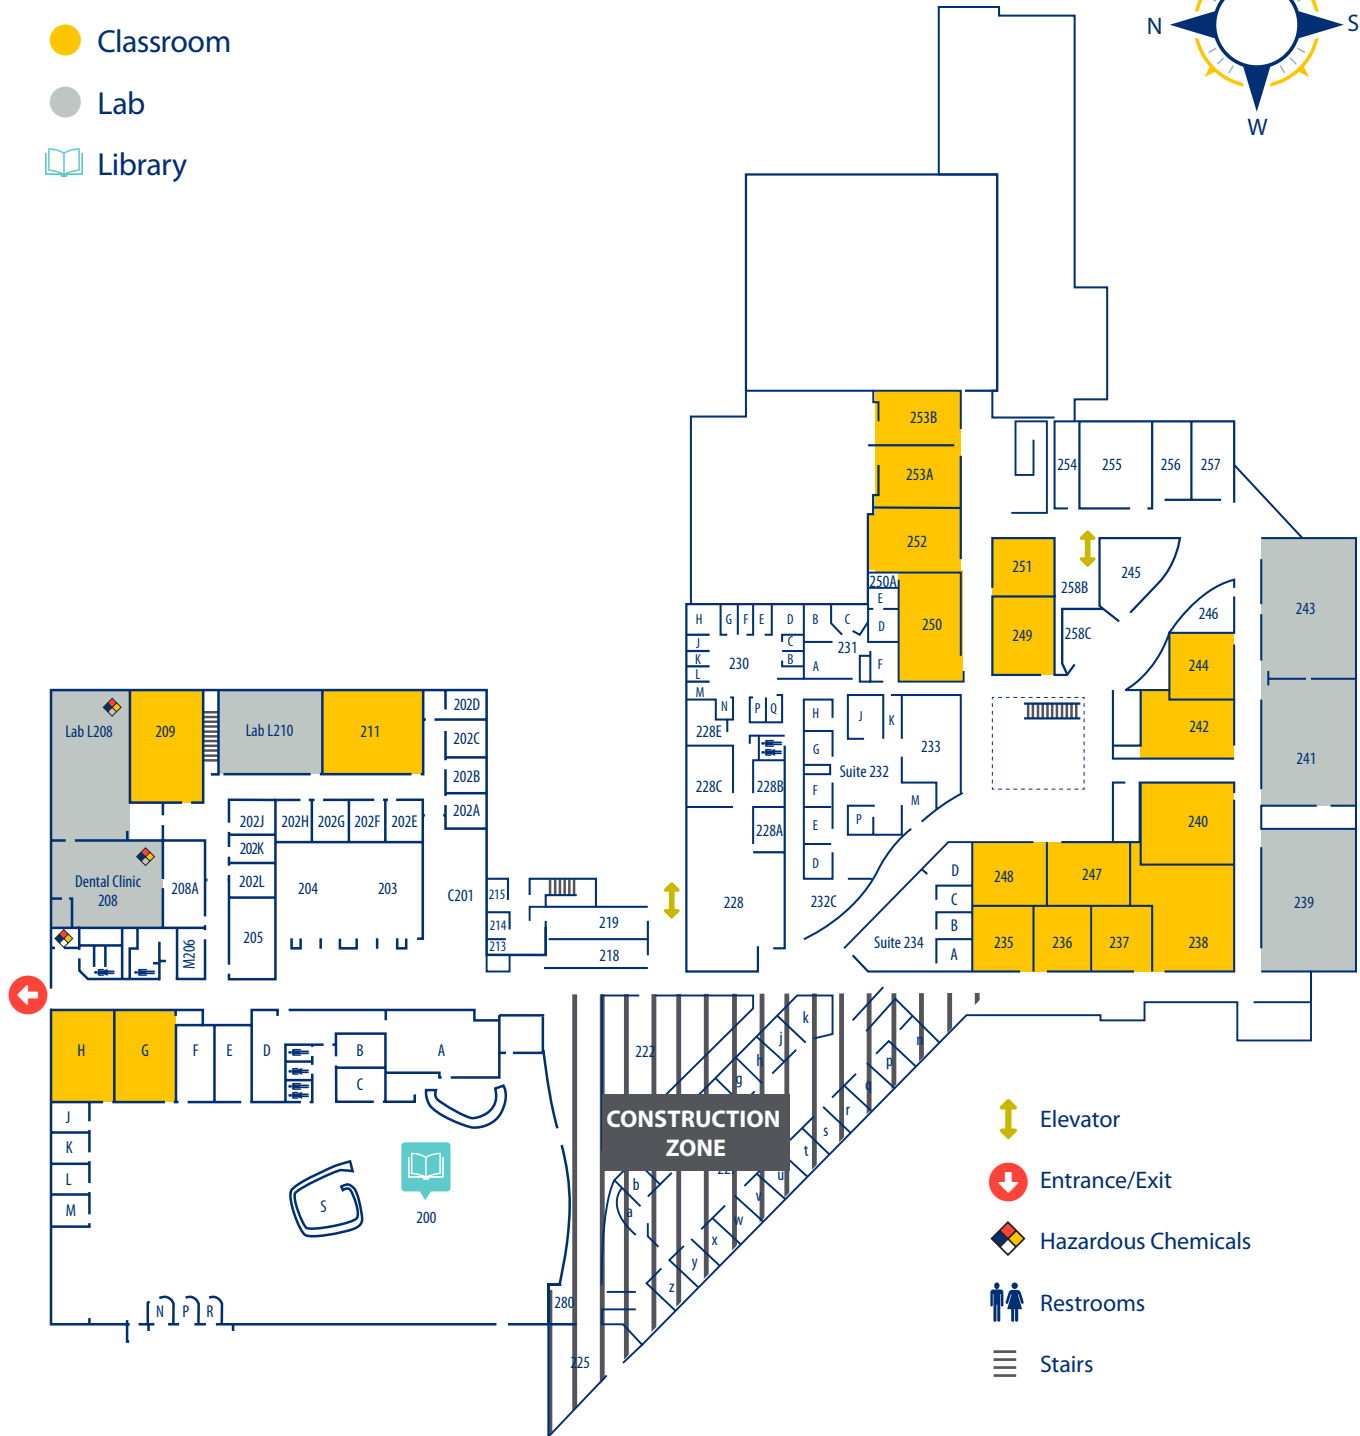

PEOSTA CAMPUS

www.nicc.edu

MAIN BUILDING UPPER LEVEL

● Classroom

● Lab

📖 Library

MAIN BUILDING UPPER & LOWER LEVEL

PEOSTA CAMPUS

www.nicc.edu

MAIN BUILDING LOWER LEVEL

- Classroom
- Lab
- Food Service
- Student Services

MAIN BUILDING

UPPER & LOWER LEVEL

CONSTRUCTION ZONE

- Elevator
- Entrance/Exit
- Hazardous Chemicals
- Restrooms
- Stairs
- Severe Weather Shelter