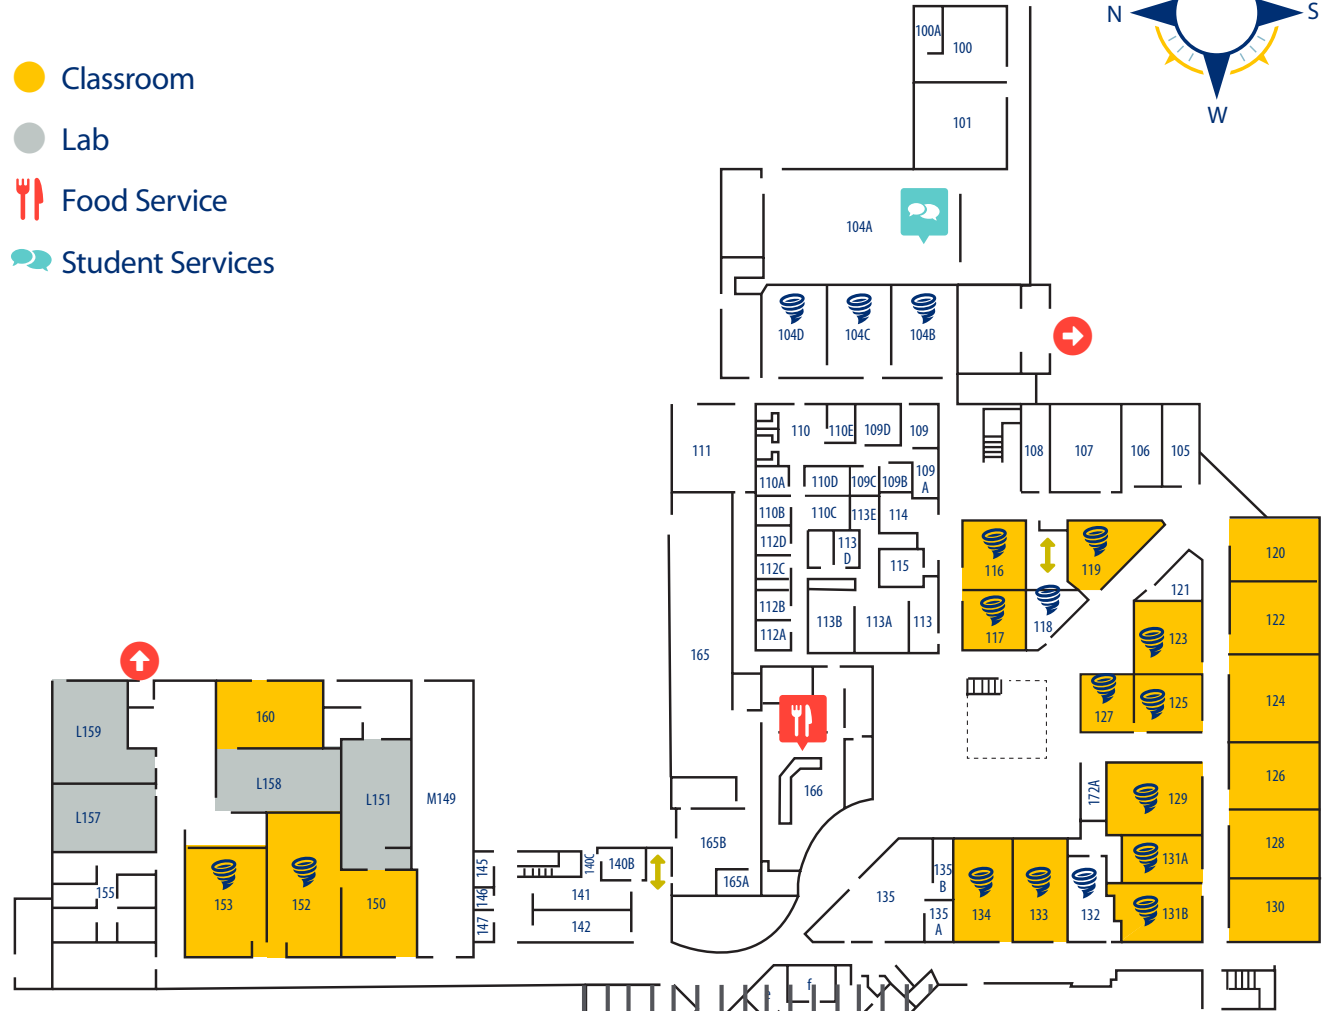

PEOSTA CAMPUS

www.nicc.edu

MAIN BUILDING UPPER LEVEL

● Classroom

● Lab

📖 Library

MAIN BUILDING UPPER & LOWER LEVEL

PEOSTA CAMPUS

www.nicc.edu

MAIN BUILDING LOWER LEVEL

- Classroom
- Lab
- Food Service
- Student Services

MAIN BUILDING

UPPER & LOWER LEVEL

CONSTRUCTION ZONE

- Elevator
- Entrance/Exit
- Hazardous Chemicals
- Restrooms
- Stairs
- Severe Weather Shelter