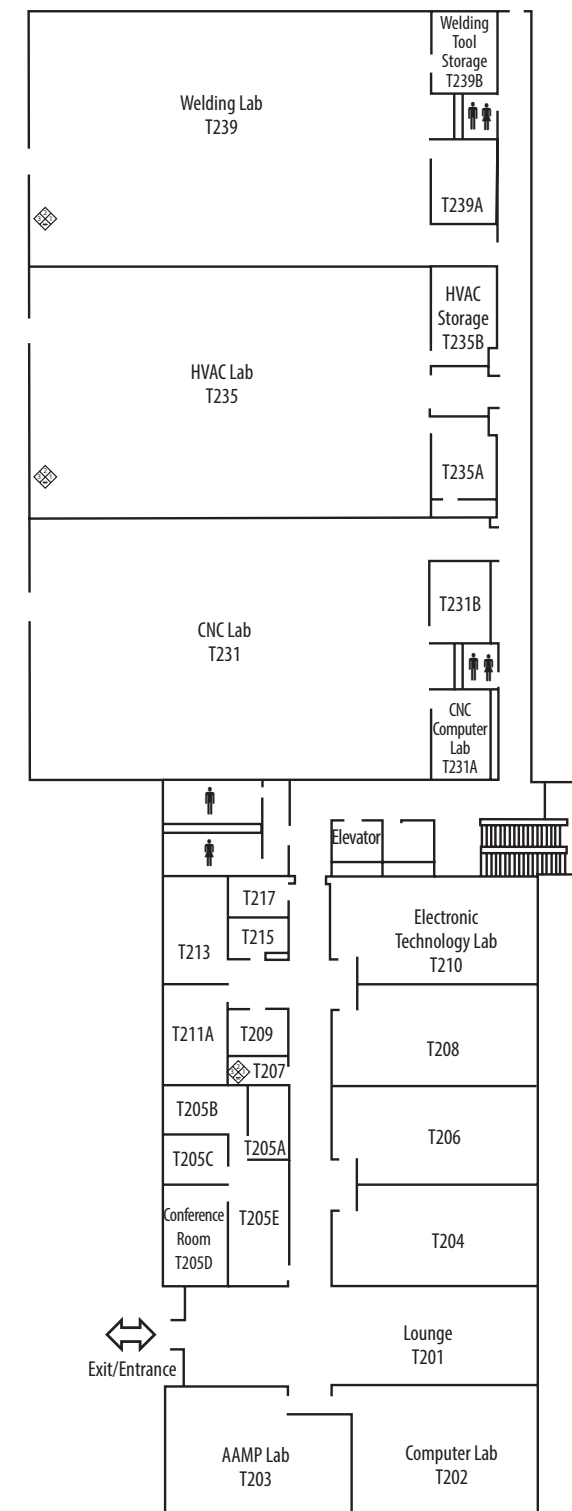

INDUSTRIAL TECHNOLOGIES BUILDING - LEVEL 1

Peosta Campus

■ = Storm shelter areas

INDUSTRIAL TECHNOLOGIES BUILDING - LEVEL 2

Peosta Campus

■ = Storm shelter areas