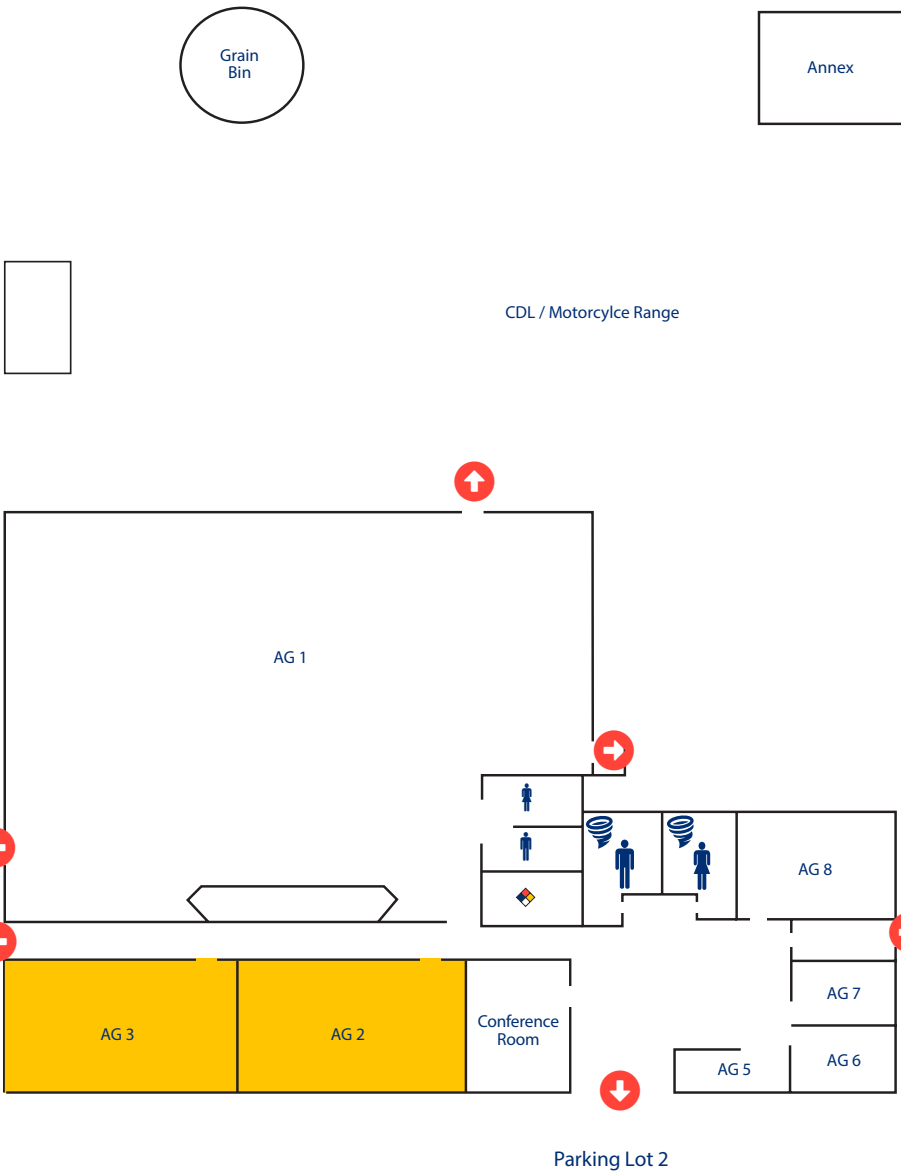

Peosta Campus: National Education Center for Agricultural Safety (NECAS)

LEGEND

- Classroom
- ⬇ Entrance/Exit
- ◆ Hazardous Chemicals
- ♂ ♀ Restrooms

DRIVING DIRECTIONS

From Hwy. 20, take Exit 308 and head north onto Sundown Road/ Peosta Street. At the first roundabout, take the first exit onto NICC Drive. Continue straight to campus and proceed to **LOT 2**.