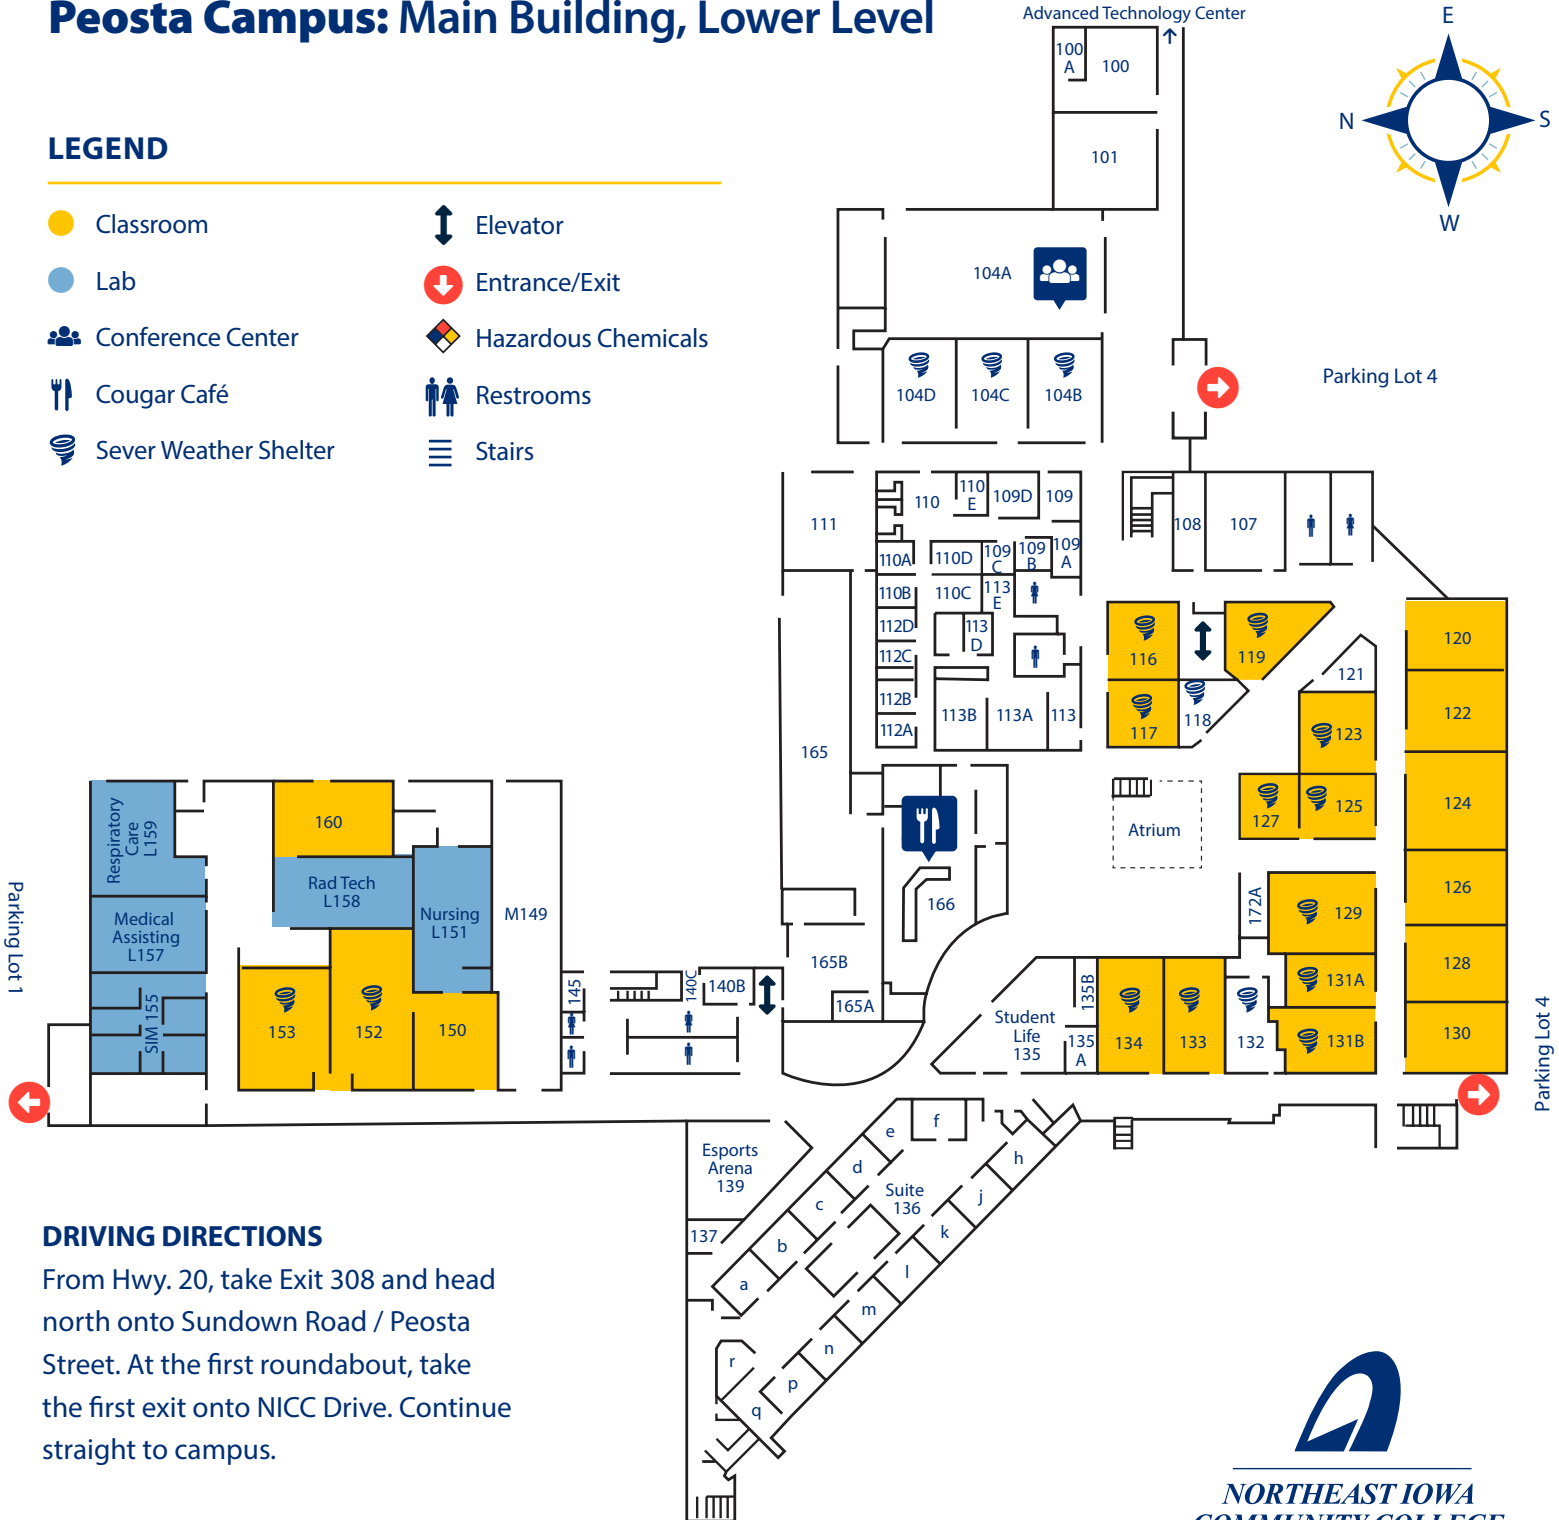

Peosta Campus: Main Building, Upper Level

LEGEND

- Classroom
- Lab
- Accessibility Services & Testing Center
- Cougar Store
- Community Rooms
- Learning Center
- Library
- Student Services
- Elevator
- Entrance/Exit
- Hazardous Chemicals
- Restrooms
- Stairs

Peosta Campus: Main Building, Lower Level

LEGEND

- Classroom
- Lab
- Conference Center
- Cougar Café
- Sever Weather Shelter
- Elevator
- Entrance/Exit
- Hazardous Chemicals
- Restrooms
- Stairs

Advanced Technology Center

DRIVING DIRECTIONS

From Hwy. 20, take Exit 308 and head north onto Sundown Road / Peosta Street. At the first roundabout, take the first exit onto NICC Drive. Continue straight to campus.