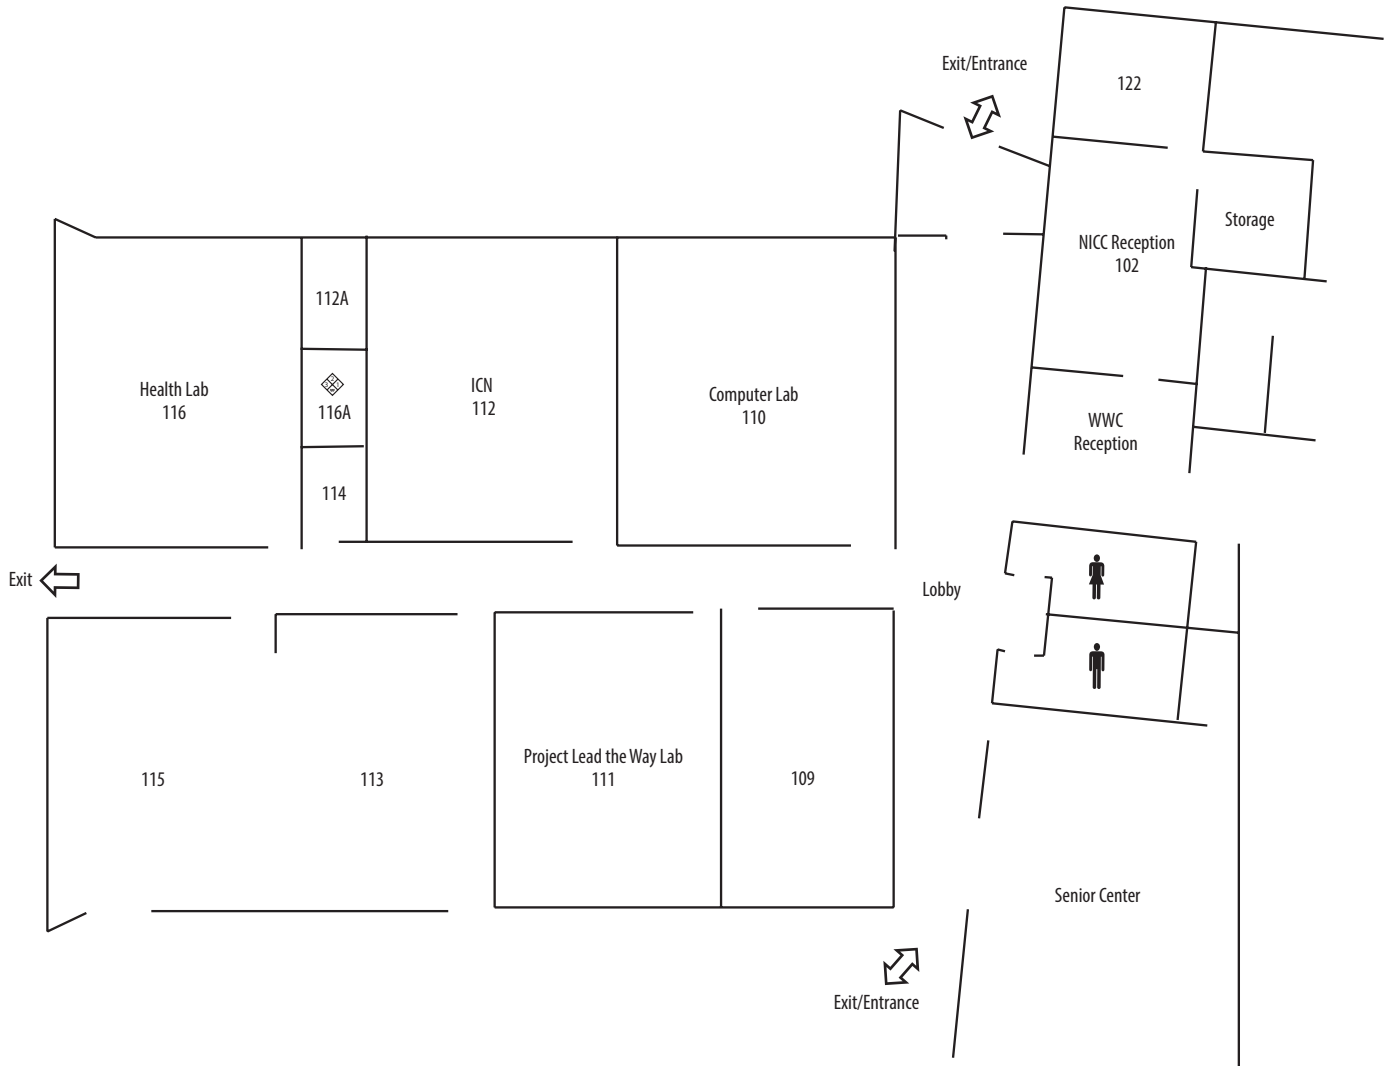

WAUKON CENTER

1220 Third Ave. NW, Ste. 102, Waukon

563.568.3060

■ = Storm shelter areas