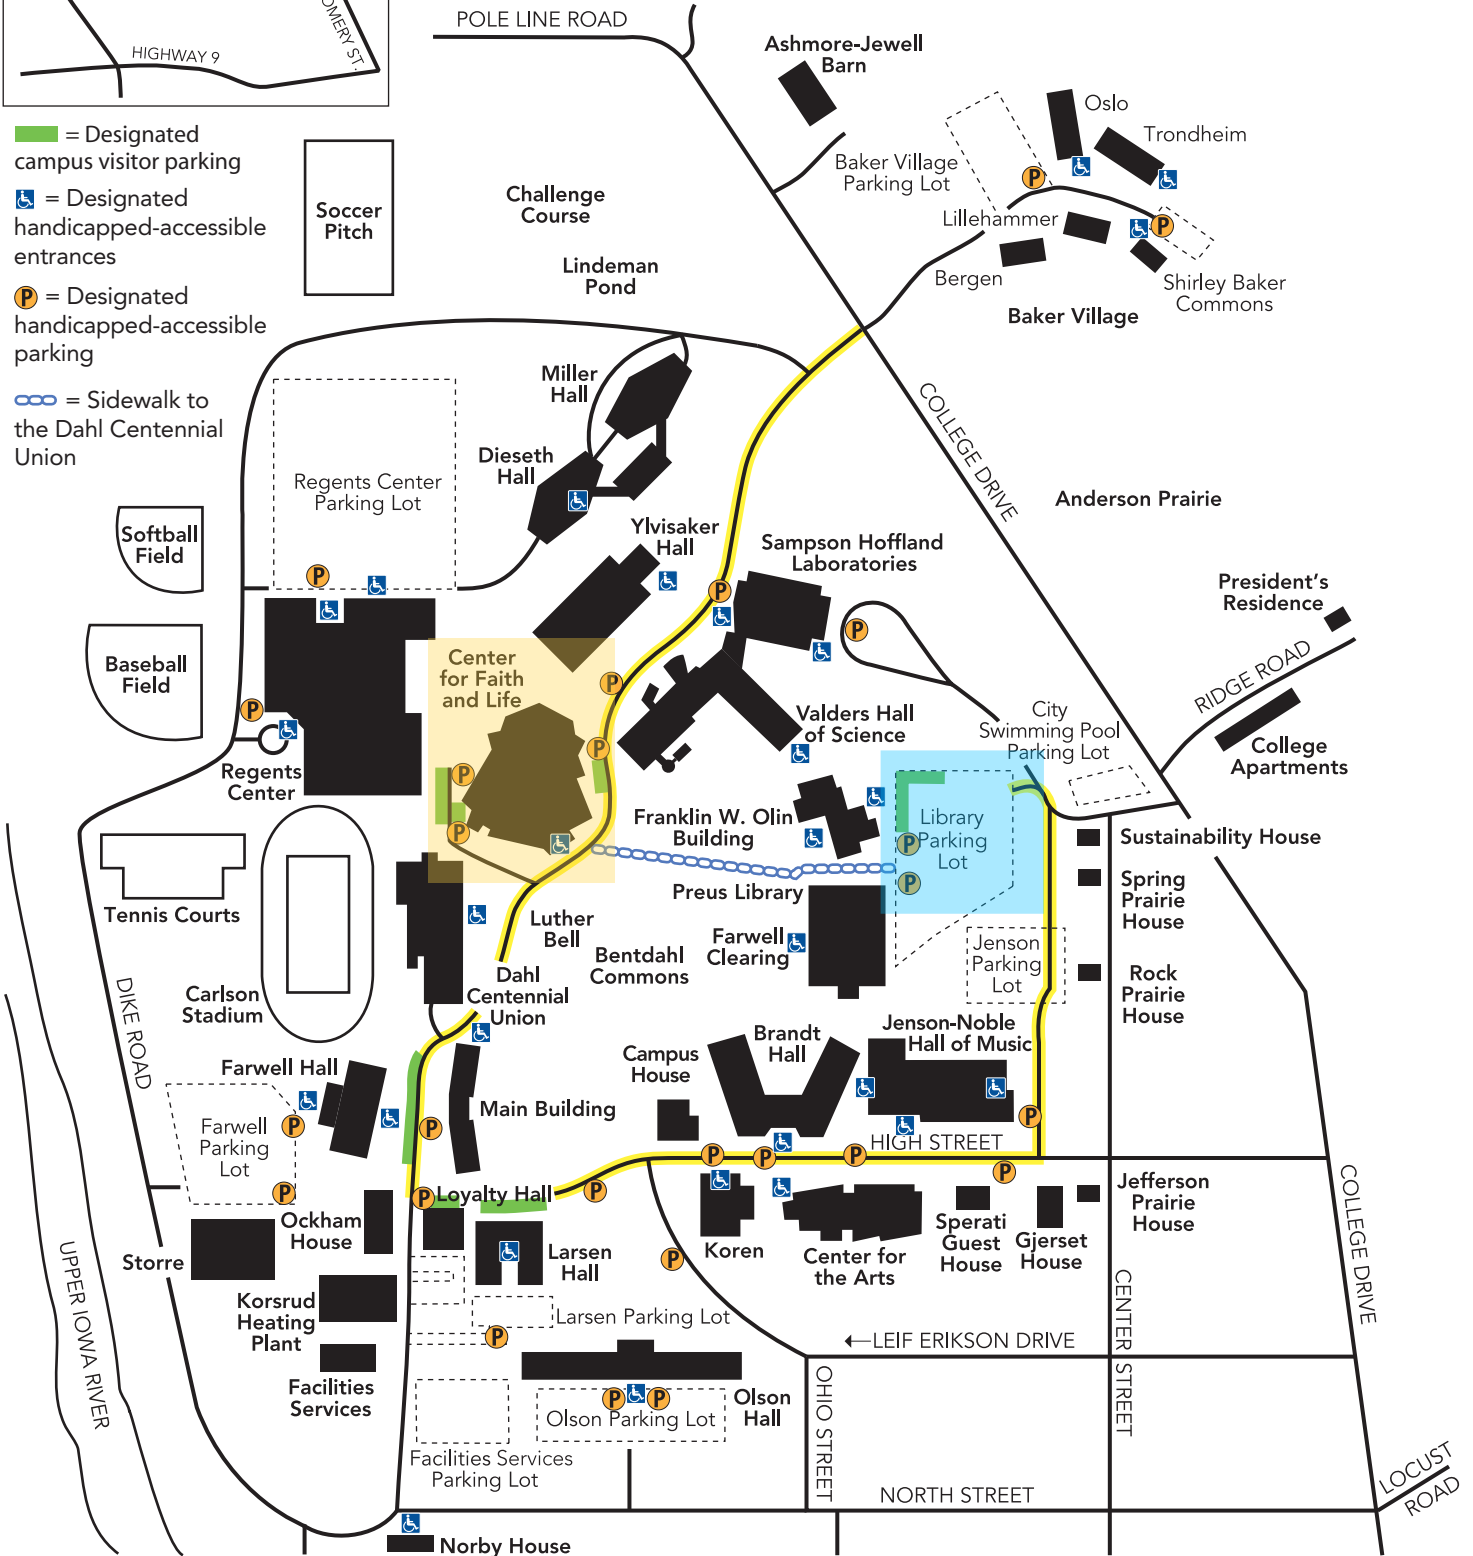

LUTHER COLLEGE

Decorah, Iowa

www.luther.edu

Handicap accessibility

- = Designated campus visitor parking
- = Designated handicapped-accessible entrances
- = Designated handicapped-accessible parking
- = Sidewalk to the Dahl Centennial Union

Dahl Centennial Union

Farwell Hall

Main Building

Loyalty Hall

Ockham House

Larsen Hall

Larsen Parking Lot

Facilities Services Parking Lot

Ashmore-Jewell Barn

Baker Village Parking Lot

Lillehammer

Bergen

Baker Village

Oslo

Trondheim

Shirley Baker Commons

LOCUST ROAD

DIKE ROAD

UPPER IOWA RIVER

POLE LINE ROAD

POLE LINE RD.
COLLEGE DR.
LOCUST RD.
WATER ST.
MONTGOMERY ST.
HIGHWAY 52
HIGHWAY 9