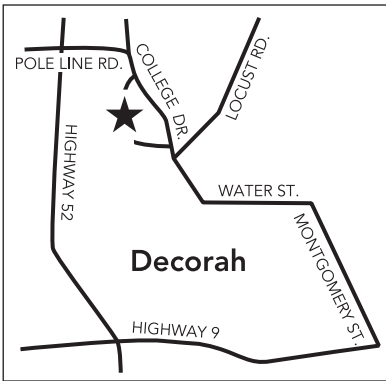

LUTHER COLLEGE

Decorah, Iowa

www.luther.edu

Handicap accessibility

- = Designated campus visitor parking
- = Designated handicapped-accessible entrances
- = Designated handicapped-accessible parking
- = Sidewalk to the Dahl Centennial Union

Ashmore-Jewell Barn

Baker Village Parking Lot

Lillehammer

Bergen

Baker Village

Oslo

Trondheim

Shirley Baker Commons

North Street

Ohio Street

Leif Erikson Drive

High Street

Locust Road

COLLEGE DRIVE

RIDGE ROAD

COLLEGE DRIVE

LOCUST ROAD

DIKE ROAD

UPPER IOWA RIVER

POLE LINE ROAD

POLE LINE RD.
COLLEGE DR.
LOCUST RD.
WATER ST.
MONTGOMERY ST.
HIGHWAY 52
HIGHWAY 9