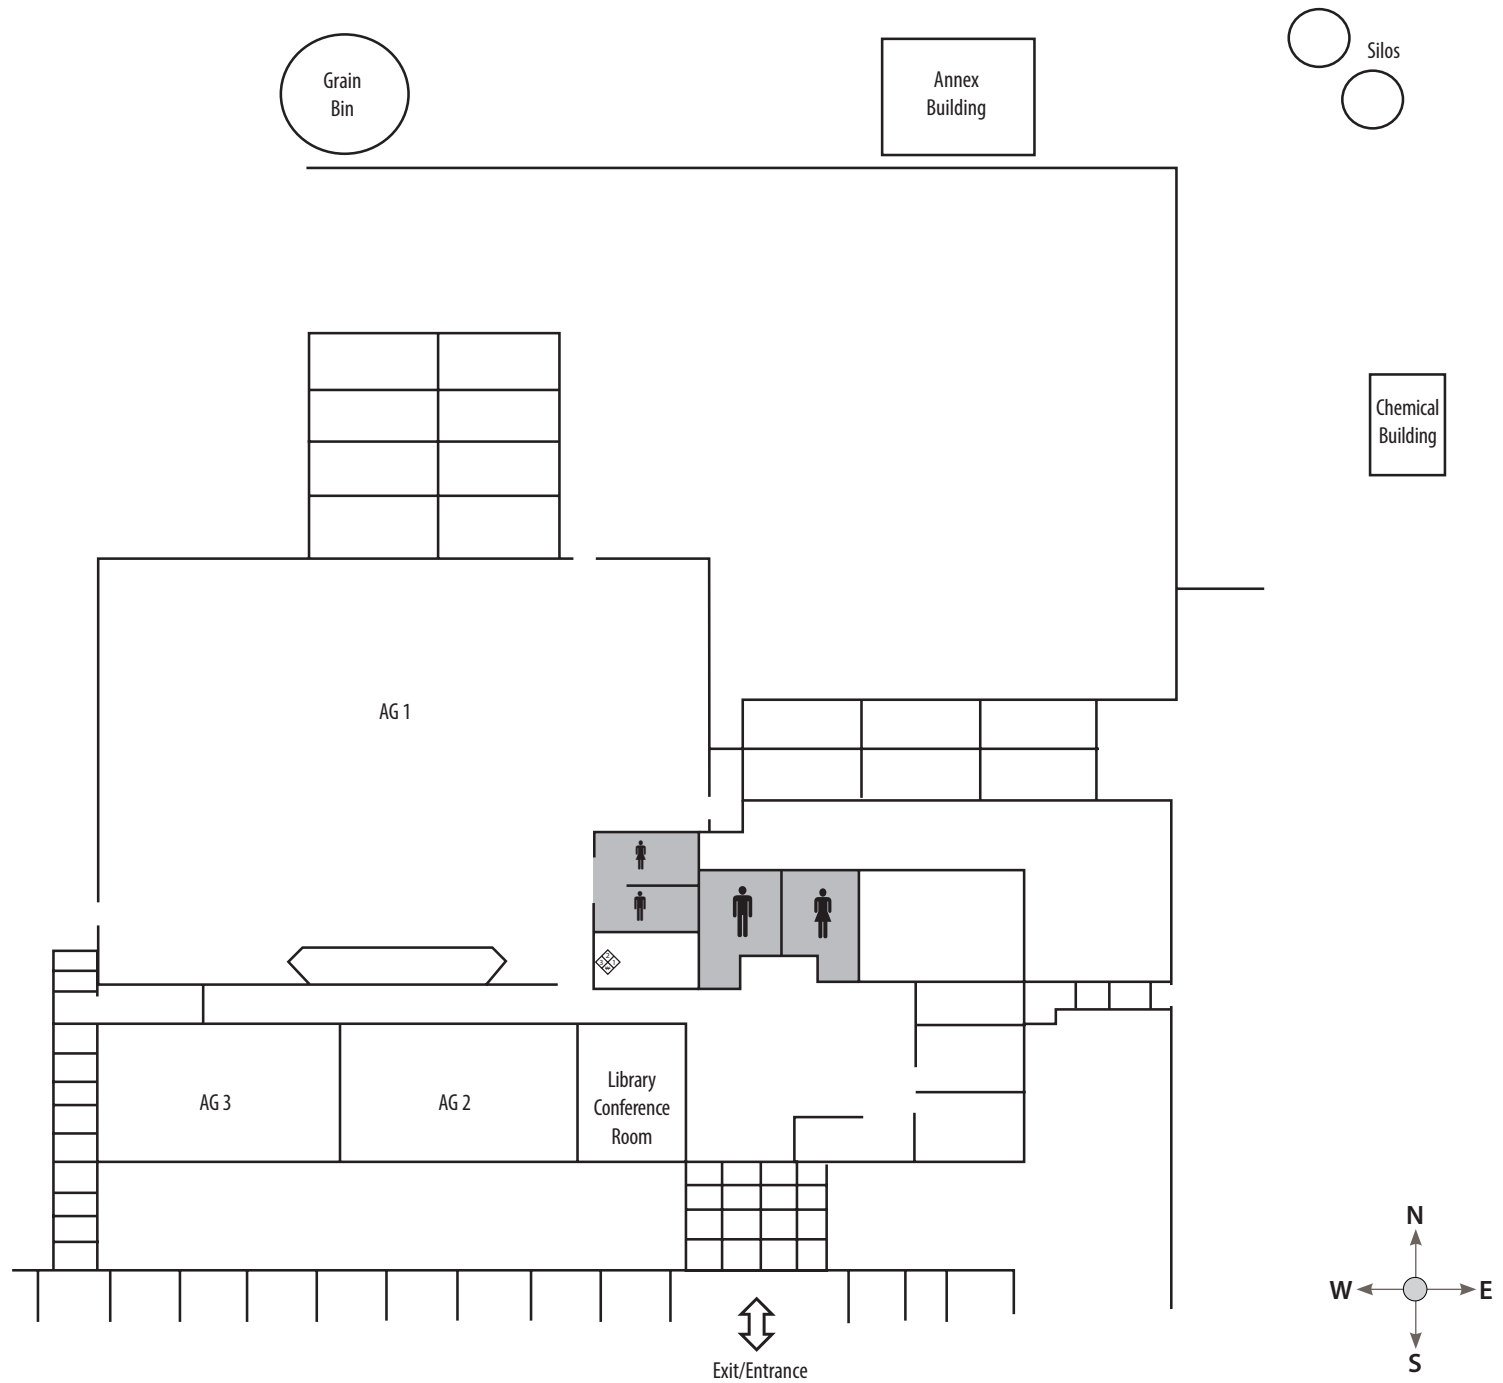

 = Storm shelter areas

MAIN BUILDING - LEVEL 1

Peosta Campus

■ = Storm shelter areas

MAIN BUILDING - LEVEL 2

Peosta Campus

■ = Storm shelter areas

INDUSTRIAL TECHNOLOGIES BUILDING - LEVEL 1

Peosta Campus

■ = Storm shelter areas

INDUSTRIAL TECHNOLOGIES BUILDING - LEVEL 2

Peosta Campus

■ = Storm shelter areas

NATIONAL EDUCATION CENTER FOR AGRICULTURAL SAFETY (NECAS)

Peosta Campus

■ = Storm shelter areas

GAS UTILITY AND CONSTRUCTION BUILDING

Peosta Campus

■ = Storm shelter areas