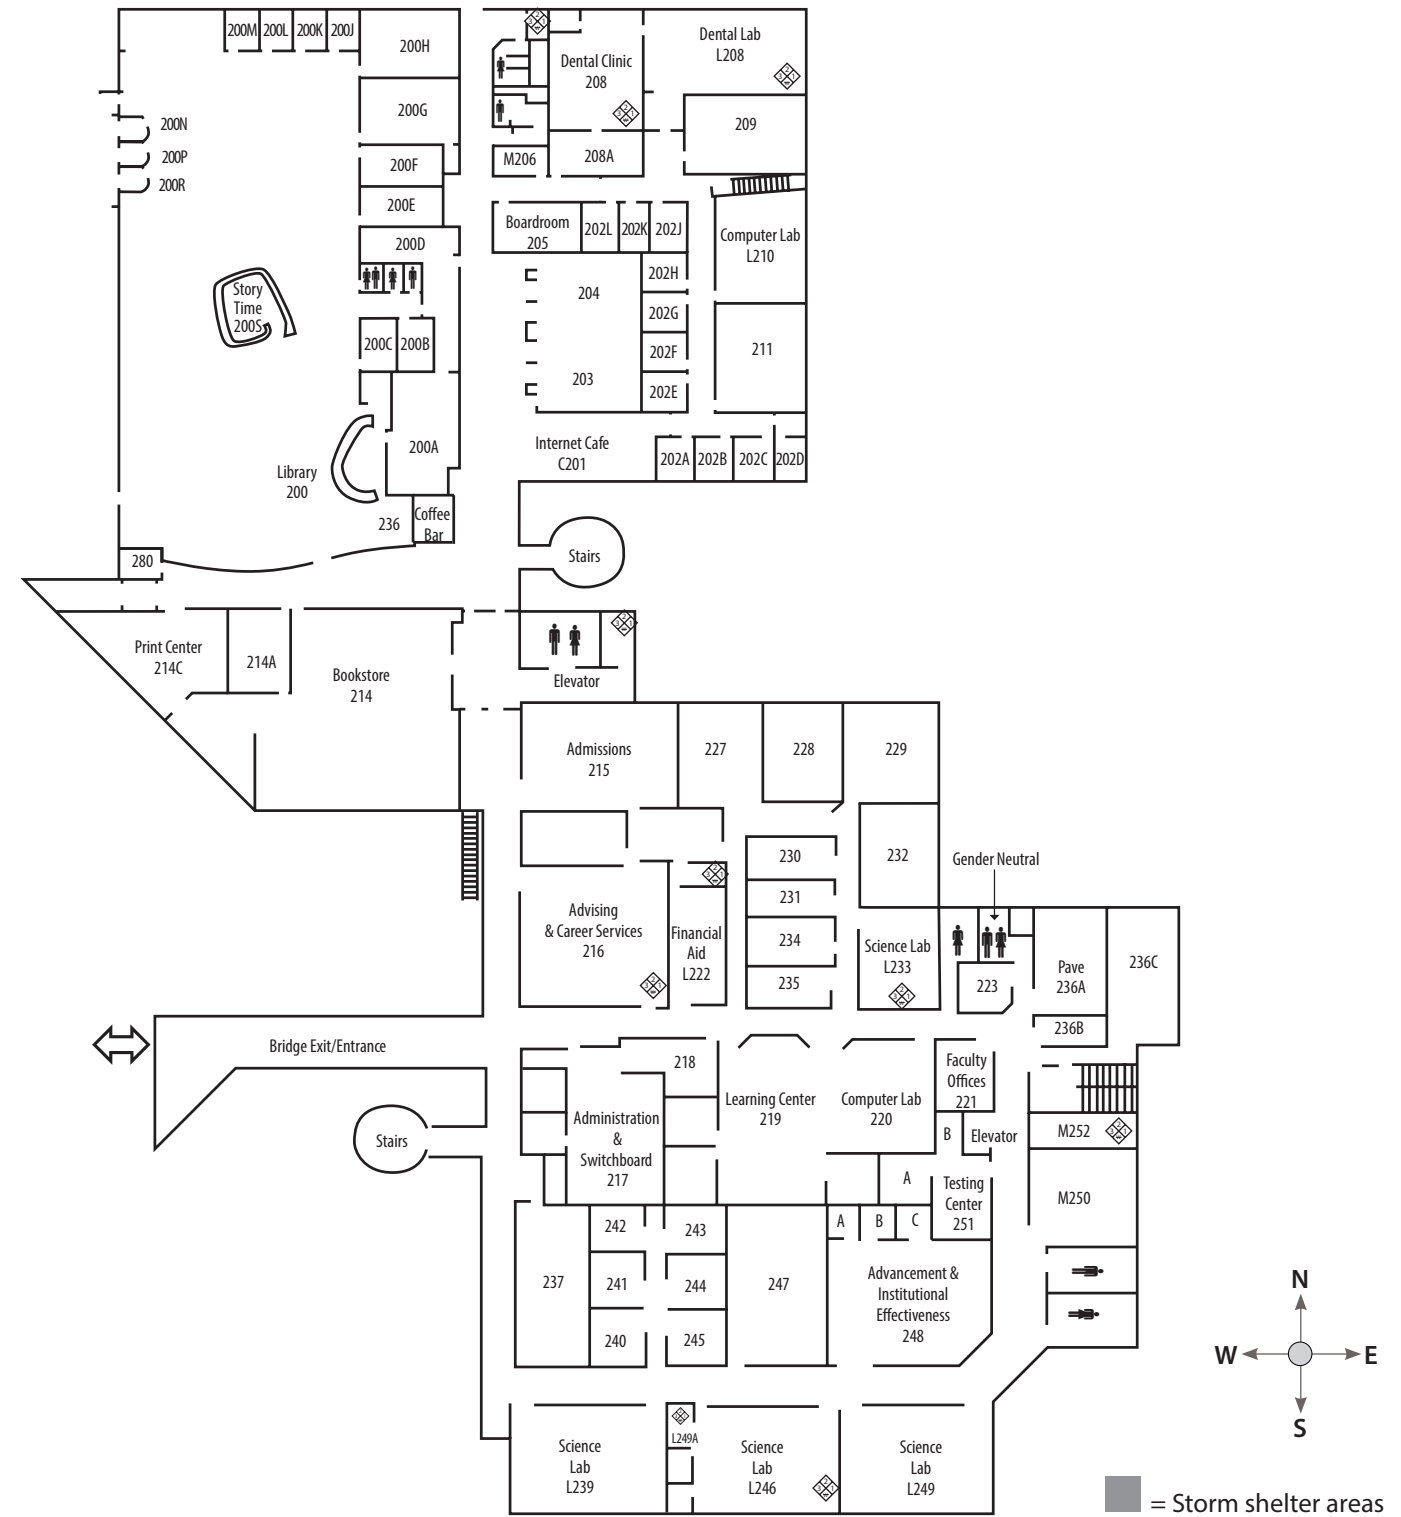

C National Education Center for Agricultural Safety (NECAS)

D Gas Utility and Construction Building

- Construction
- Gas Utilities

E Child Development Center

F Outdoor Learning Lab

G Gas Utility Training Field

 = Storm shelter areas

MAIN BUILDING - LEVEL 1

Peosta Campus

■ = Storm shelter areas

MAIN BUILDING - LEVEL 2

Peosta Campus

■ = Storm shelter areas

INDUSTRIAL TECHNOLOGIES BUILDING - LEVEL 1

Peosta Campus

■ = Storm shelter areas

INDUSTRIAL TECHNOLOGIES BUILDING - LEVEL 2

Peosta Campus

■ = Storm shelter areas

NATIONAL EDUCATION CENTER FOR AGRICULTURAL SAFETY (NECAS)

Peosta Campus

■ = Storm shelter areas