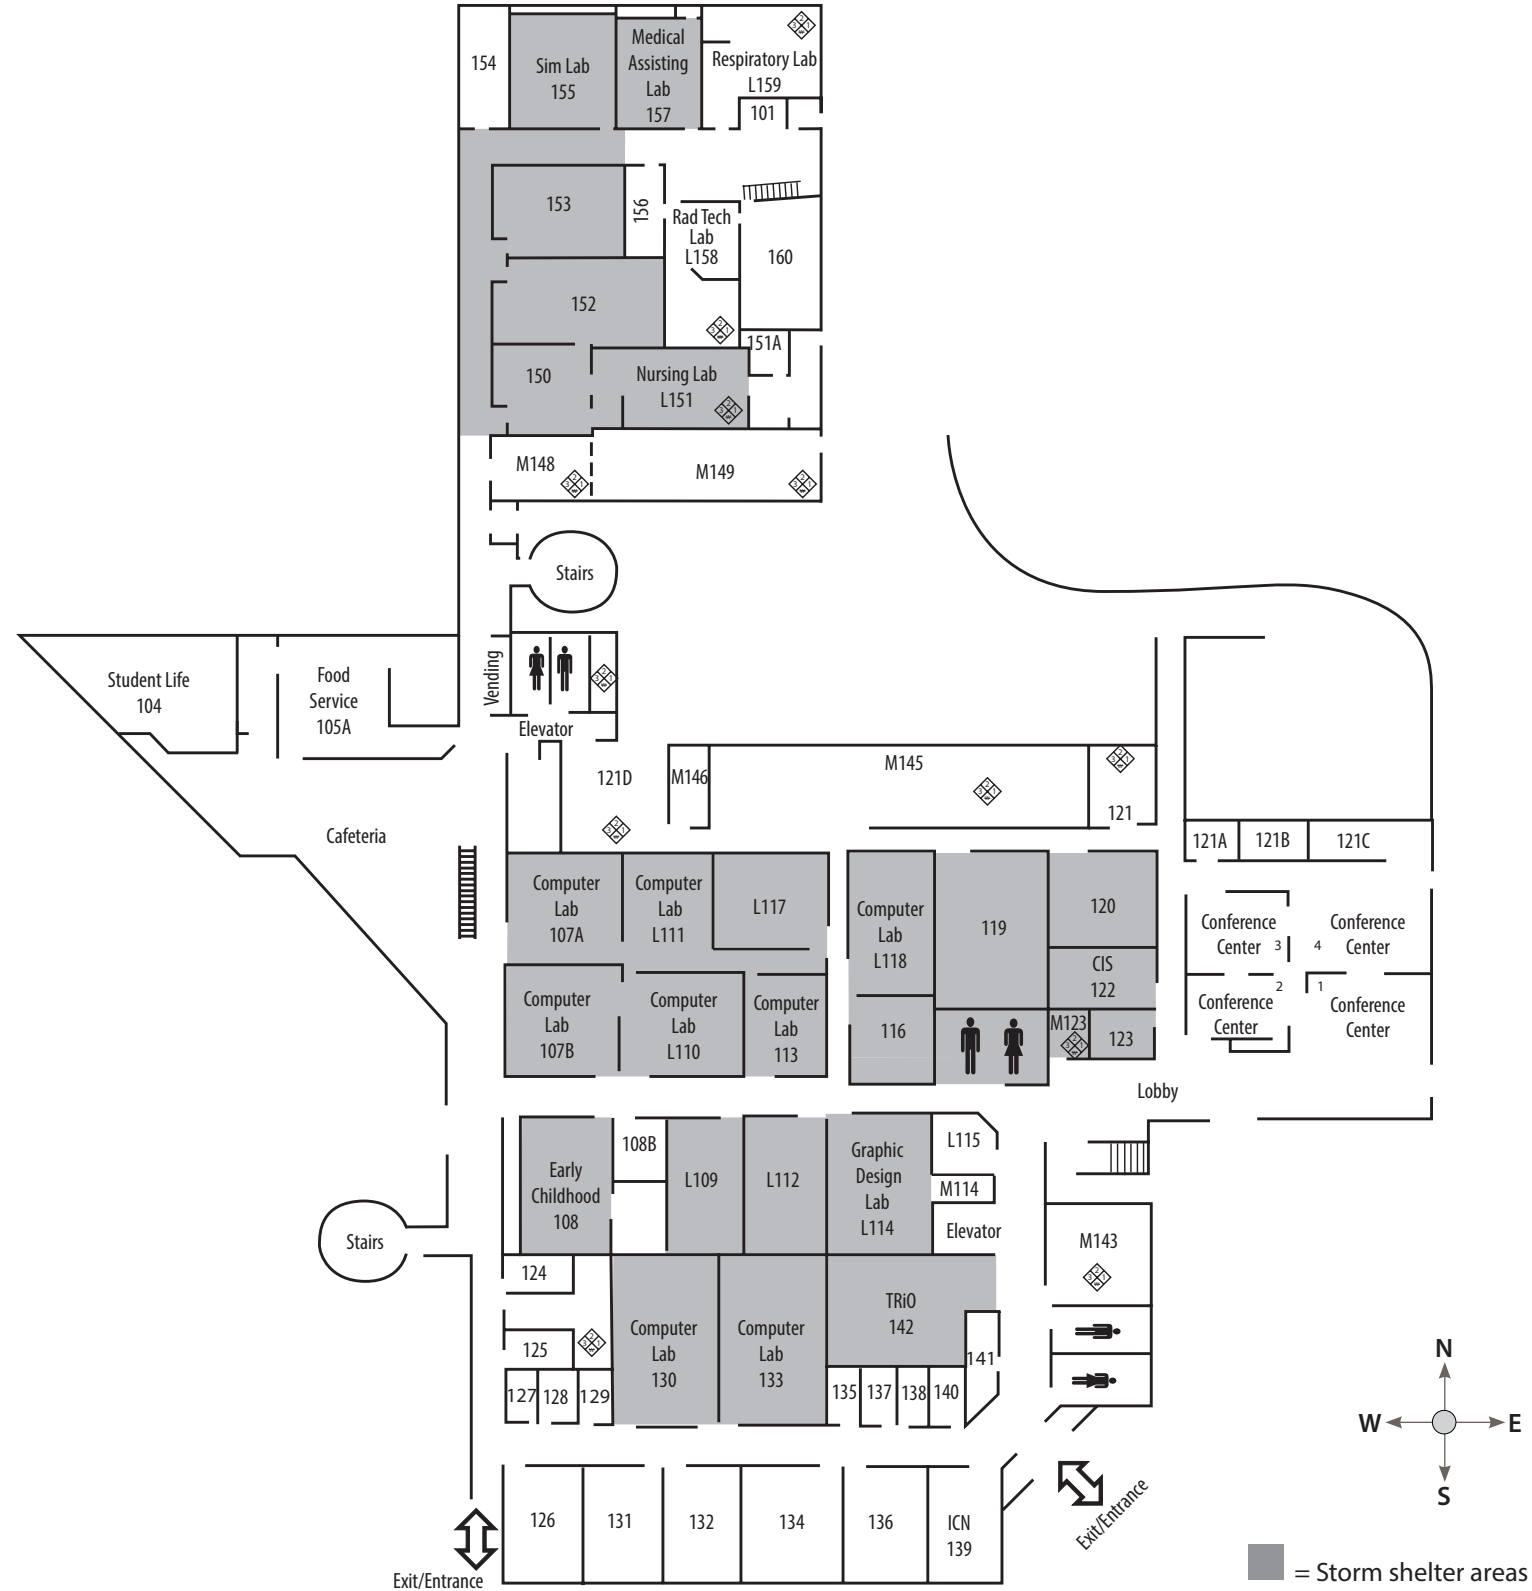

C National Education Center for Agricultural Safety (NECAS)

D Gas Utility and Construction Building

- Construction
- Gas Utilities

E Child Development Center

F Outdoor Learning Lab

G Gas Utility Training Field

 = Storm shelter areas

MAIN BUILDING - LEVEL 1

Peosta Campus

■ = Storm shelter areas

MAIN BUILDING - LEVEL 2

Peosta Campus

■ = Storm shelter areas

INDUSTRIAL TECHNOLOGIES BUILDING - LEVEL 1