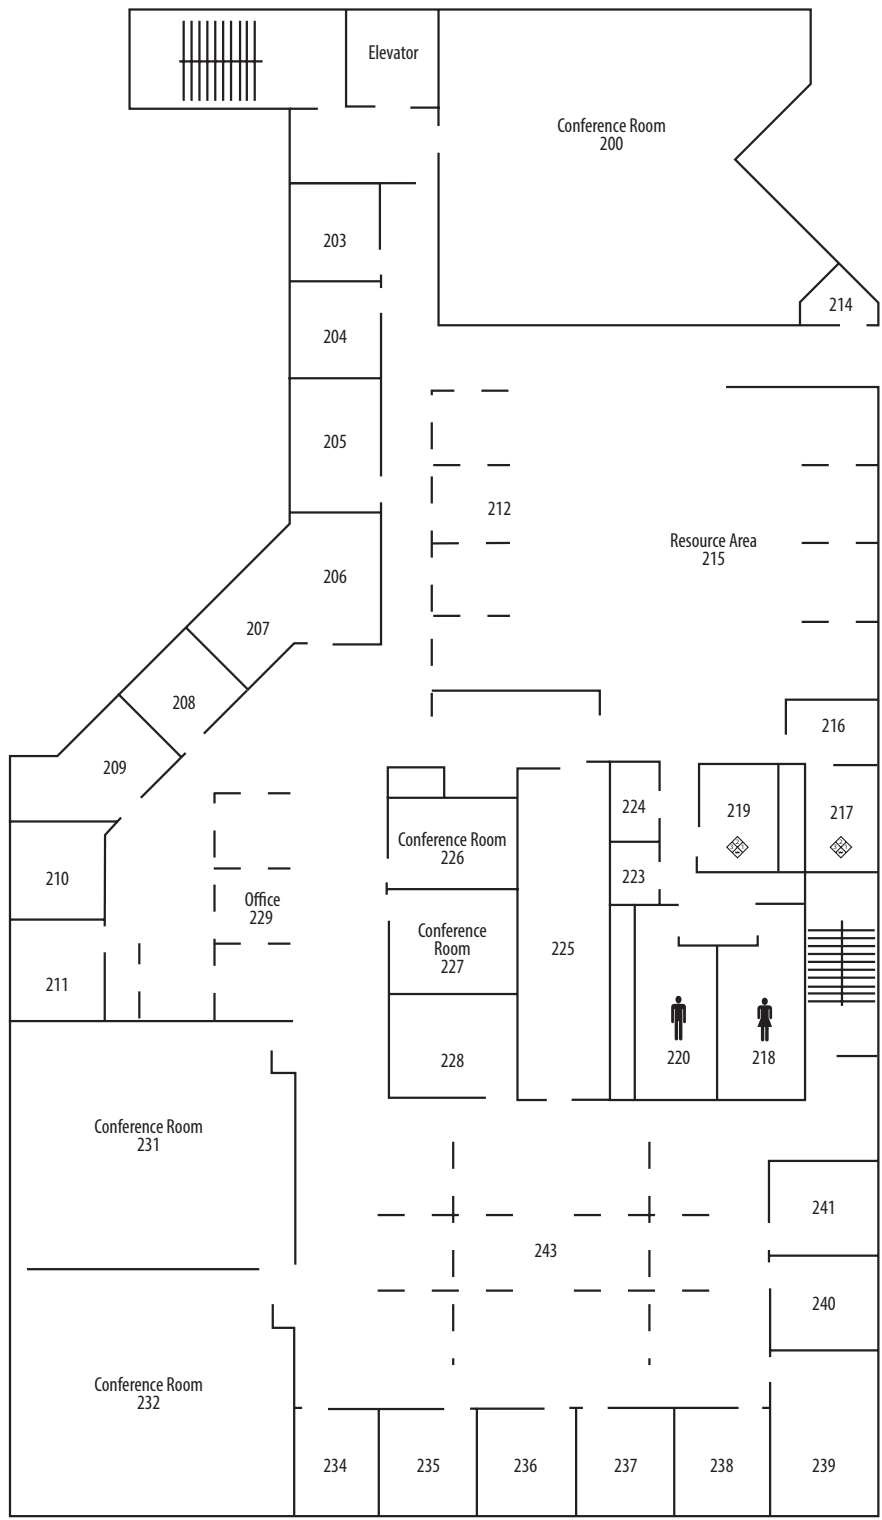

TOWN CLOCK BUSINESS CENTER - UPPER LEVEL

680 Main St., Ste. 100, Dubuque
563.557.8271

■ = Storm shelter areas

TOWN CLOCK BUSINESS CENTER - MAIN LEVEL

680 Main St., Ste. 100, Dubuque
563.557.8271

■ = Storm shelter areas

TOWN CLOCK BUSINESS CENTER - LOWER LEVEL

680 Main St., Ste. 100, Dubuque
563.557.8271

■ = Storm shelter areas