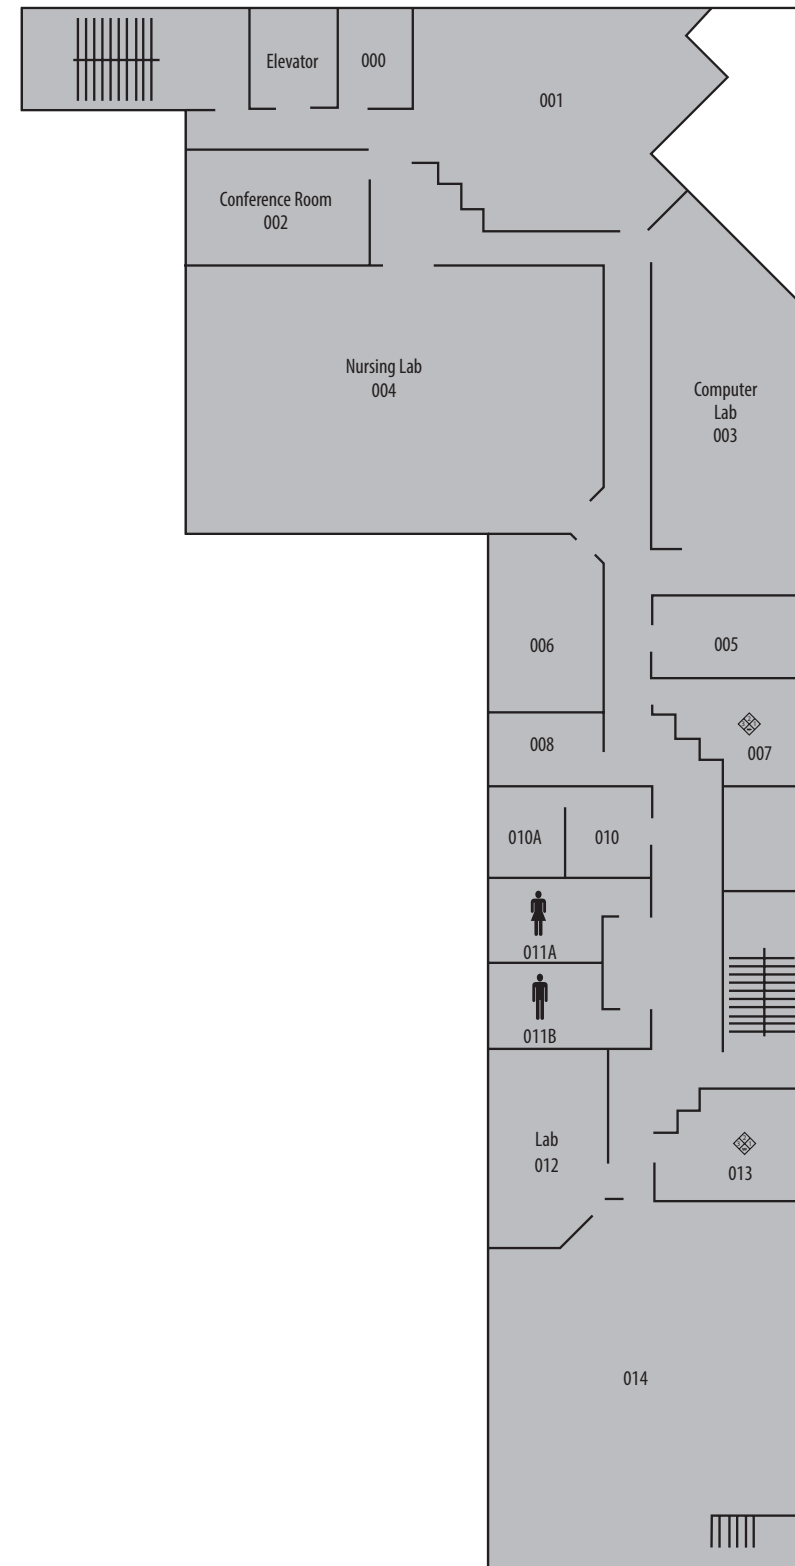

TOWN CLOCK BUSINESS CENTER - UPPER LEVEL

680 Main St., Ste. 100, Dubuque
563.557.8271

■ = Storm shelter areas

TOWN CLOCK BUSINESS CENTER - MAIN LEVEL

680 Main St., Ste. 100, Dubuque
563.557.8271

■ = Storm shelter areas

TOWN CLOCK BUSINESS CENTER - LOWER LEVEL

680 Main St., Ste. 100, Dubuque
563.557.8271

■ = Storm shelter areas