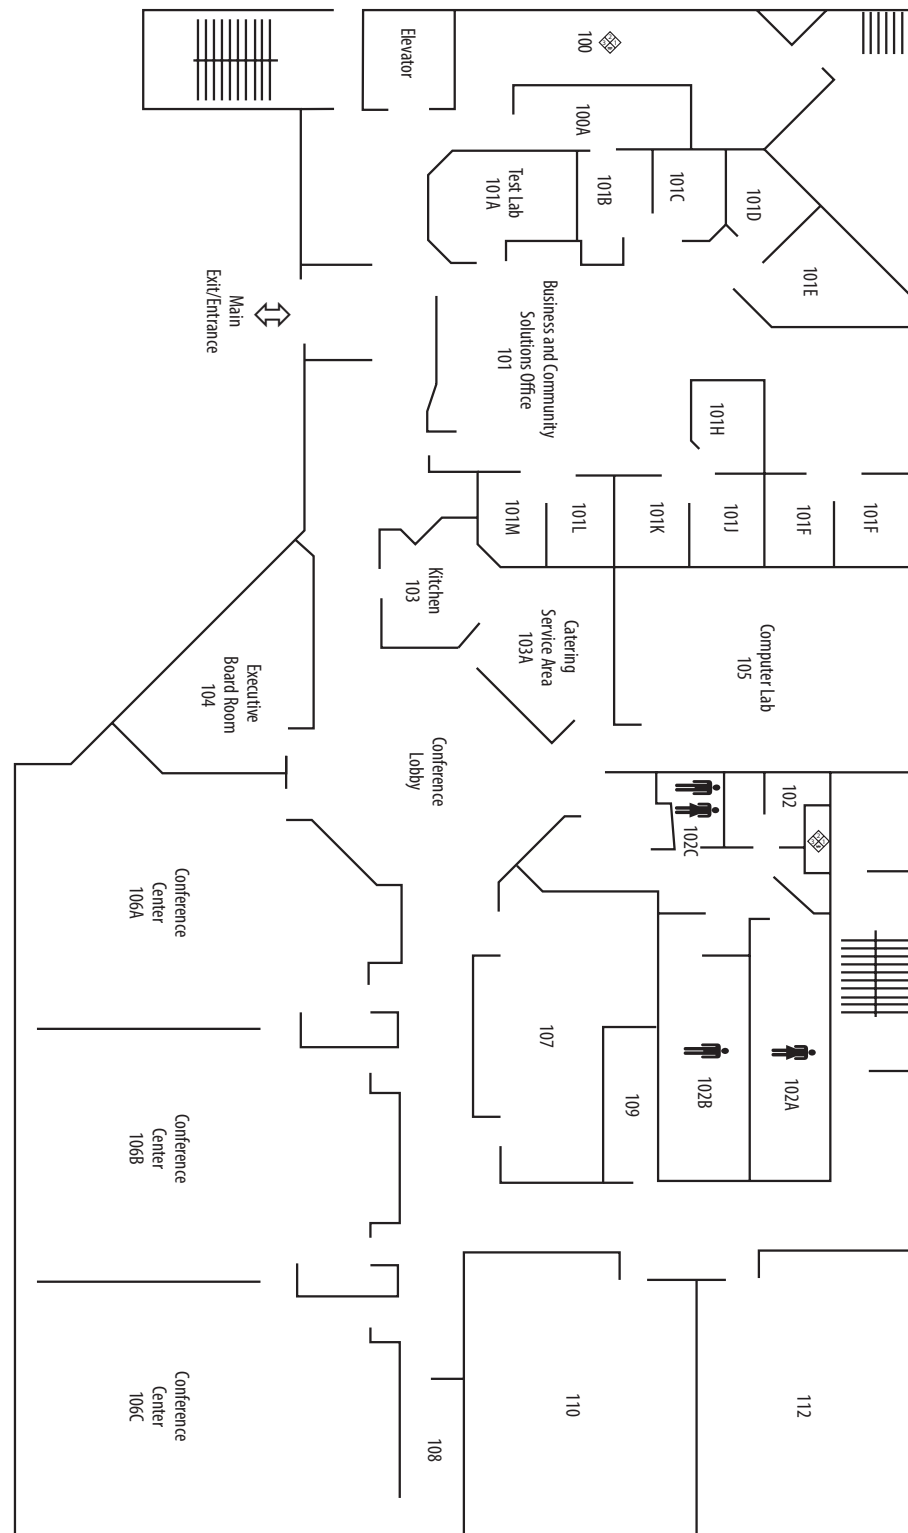

TOWN CLOCK BUSINESS CENTER - UPPER LEVEL

680 Main St., Ste. 100, Dubuque
563.557.8271

■ = Storm shelter areas

TOWN CLOCK BUSINESS CENTER - MAIN LEVEL

680 Main St., Ste. 100, Dubuque
563.557.8271

■ = Storm shelter areas

TOWN CLOCK BUSINESS CENTER - LOWER LEVEL

680 Main St., Ste. 100, Dubuque
563.557.8271

■ = Storm shelter areas